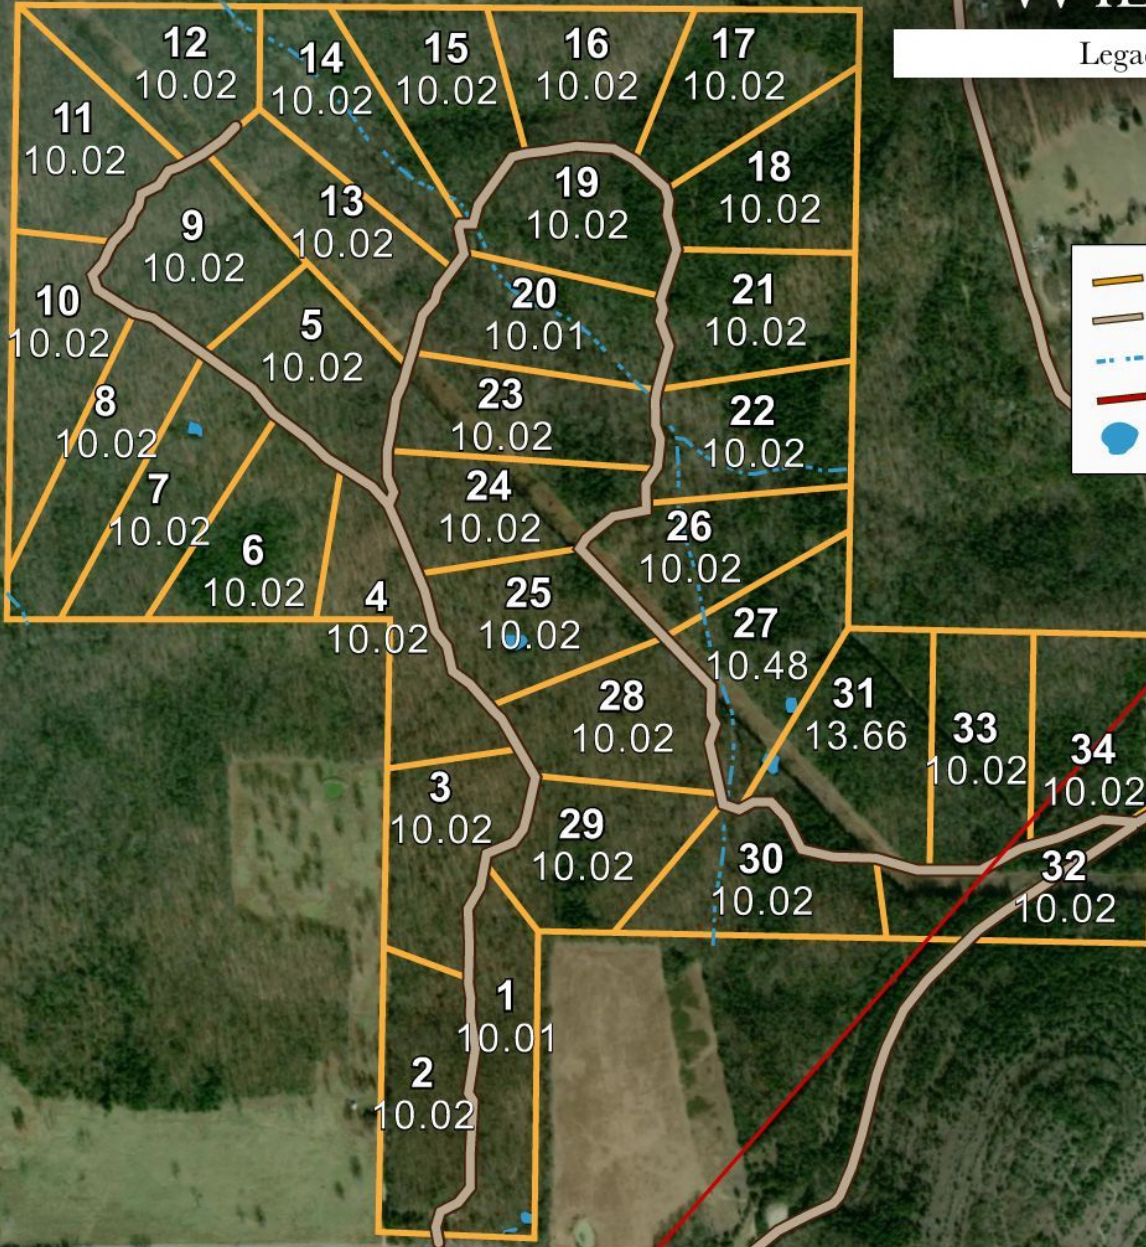

WILDWOOD

Legacy Online Land

- Tract Boundaries
- Roads
- Wet Weather Creek
- Power Line
- Pond

Call Thad for Information
469-667-7228