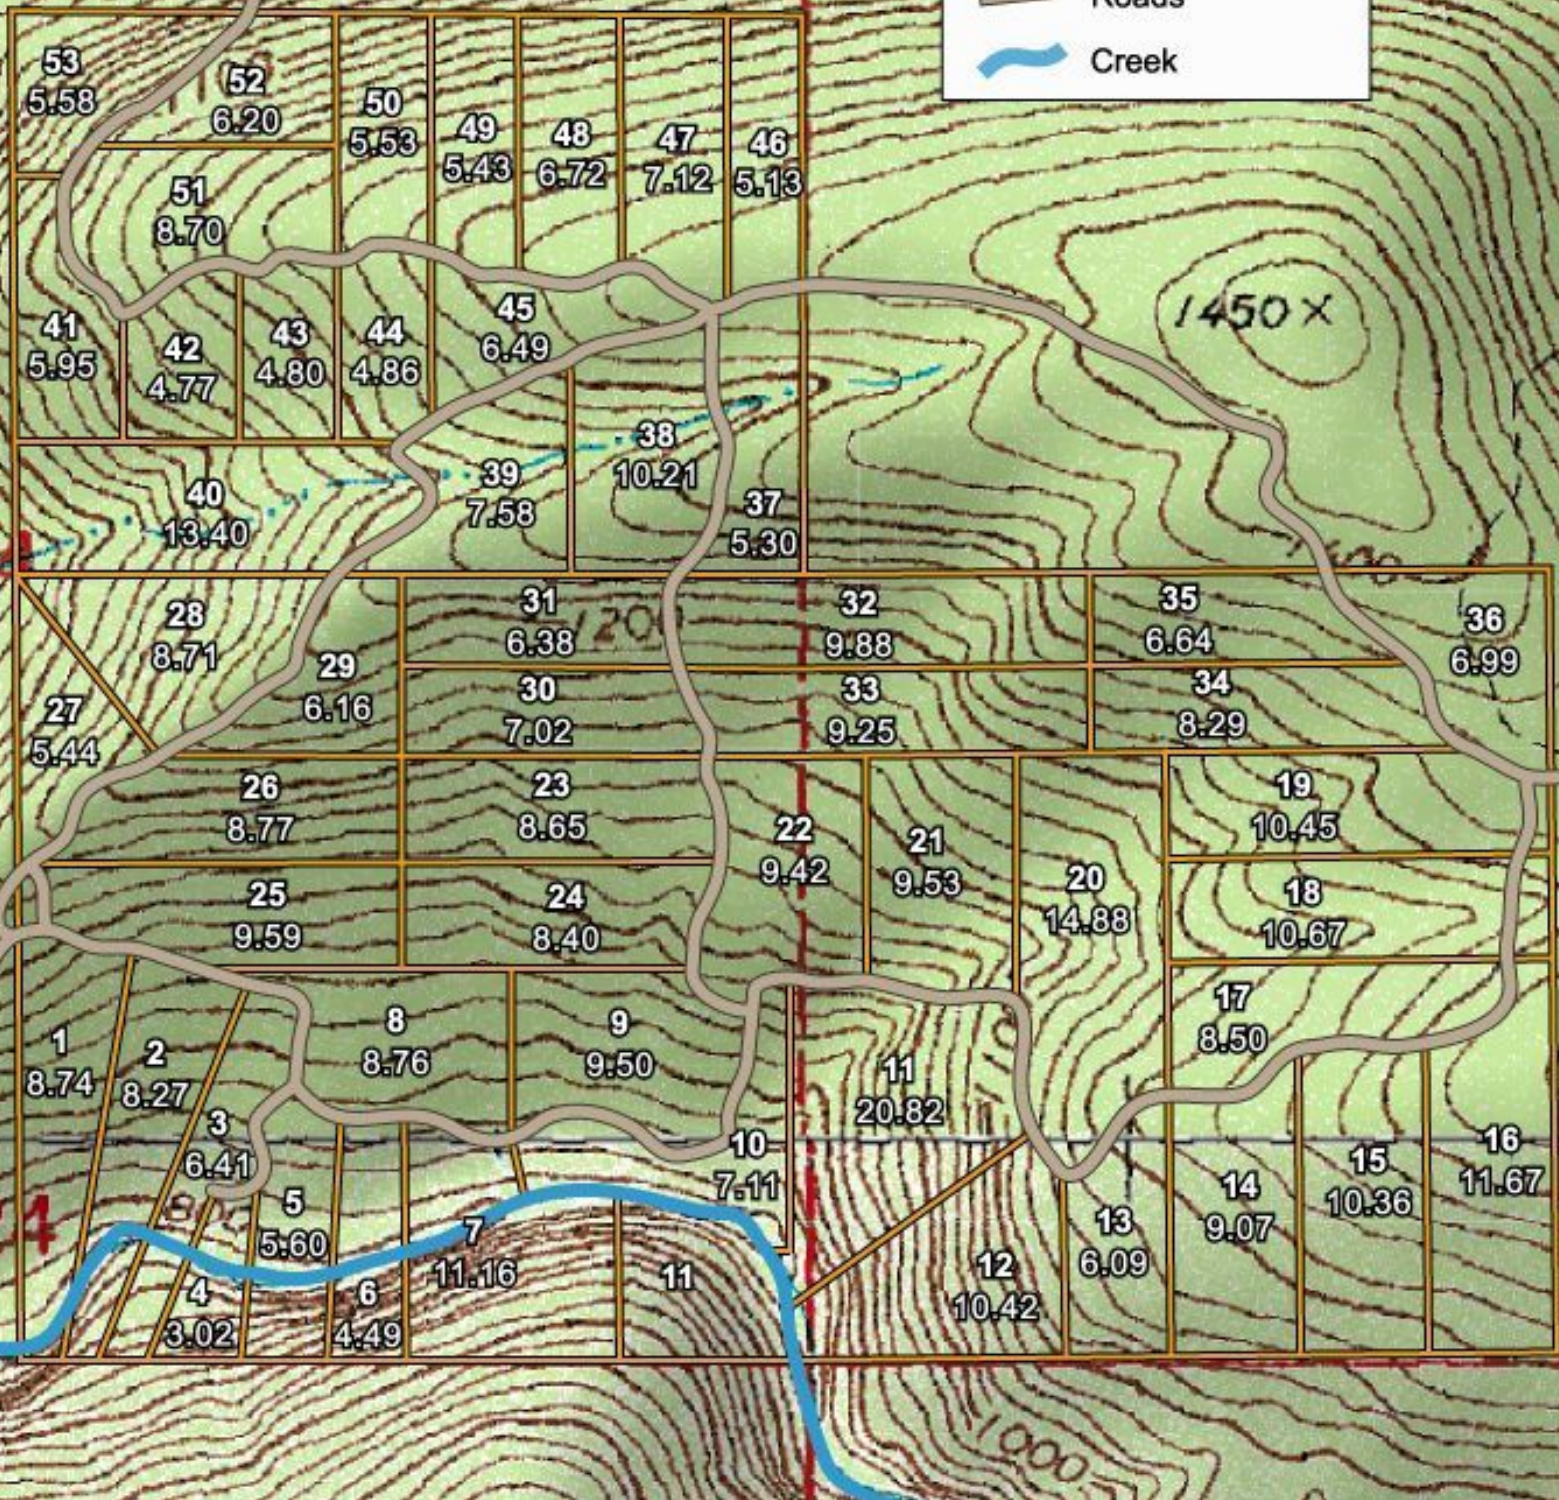

State Highway 43

Trophy Ridge Phase III

Legacy Online Land
Amanda Foster
972-836-7858

4WD Access Only

-  Tract Boundaries
-  Roads
-  Creek

1450 X

1000