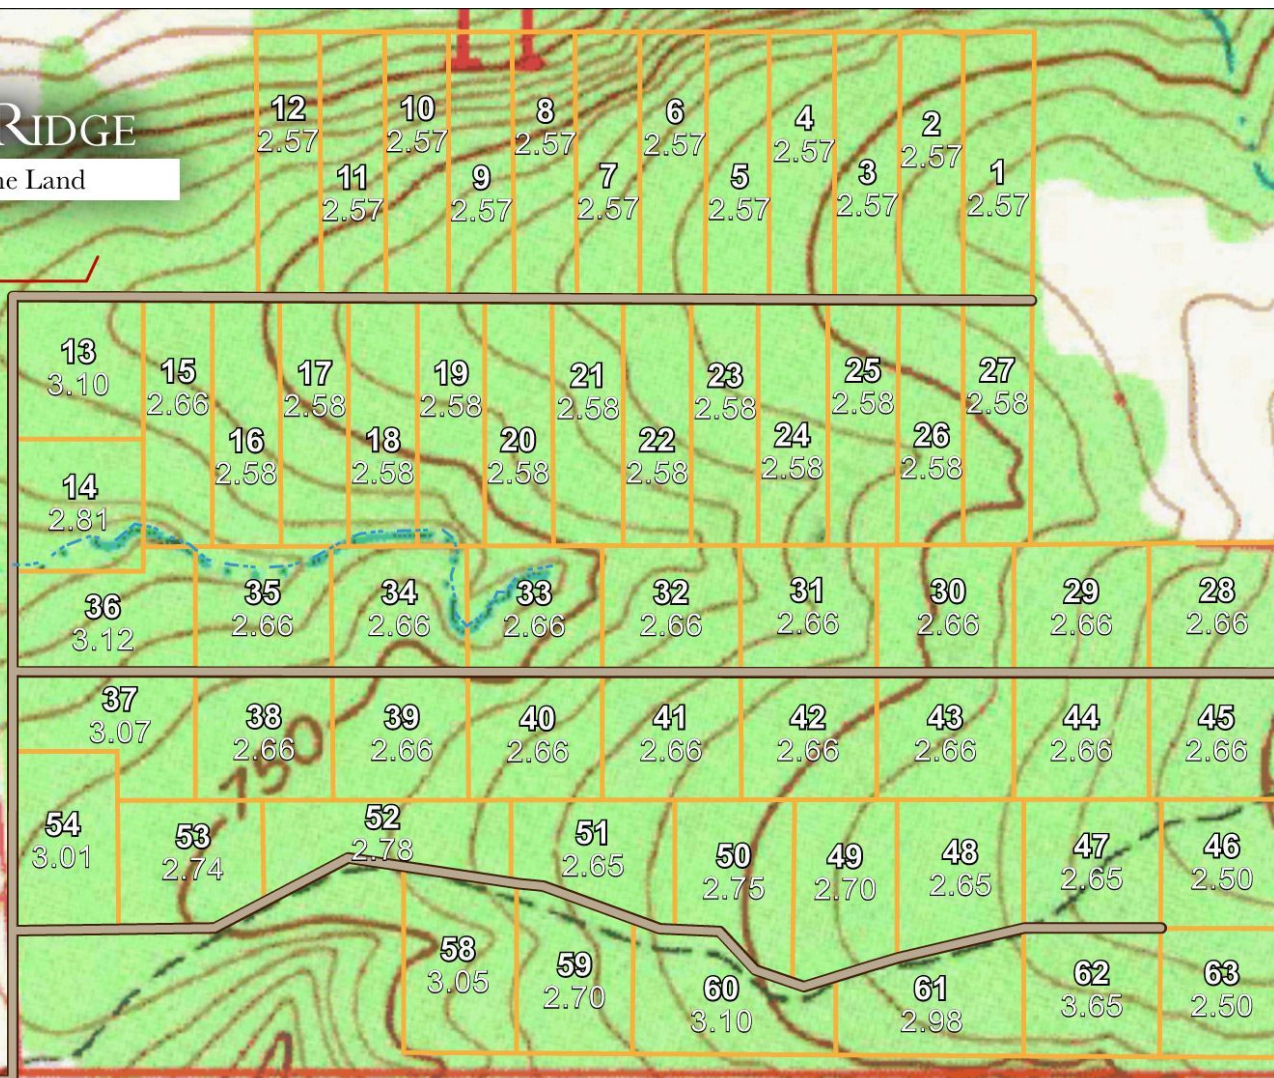

# TIMBER RIDGE

Legacy Online Land

- Tract Boundaries
- Roads
- Wet Weather Creek
- Power Line

E1150 RD