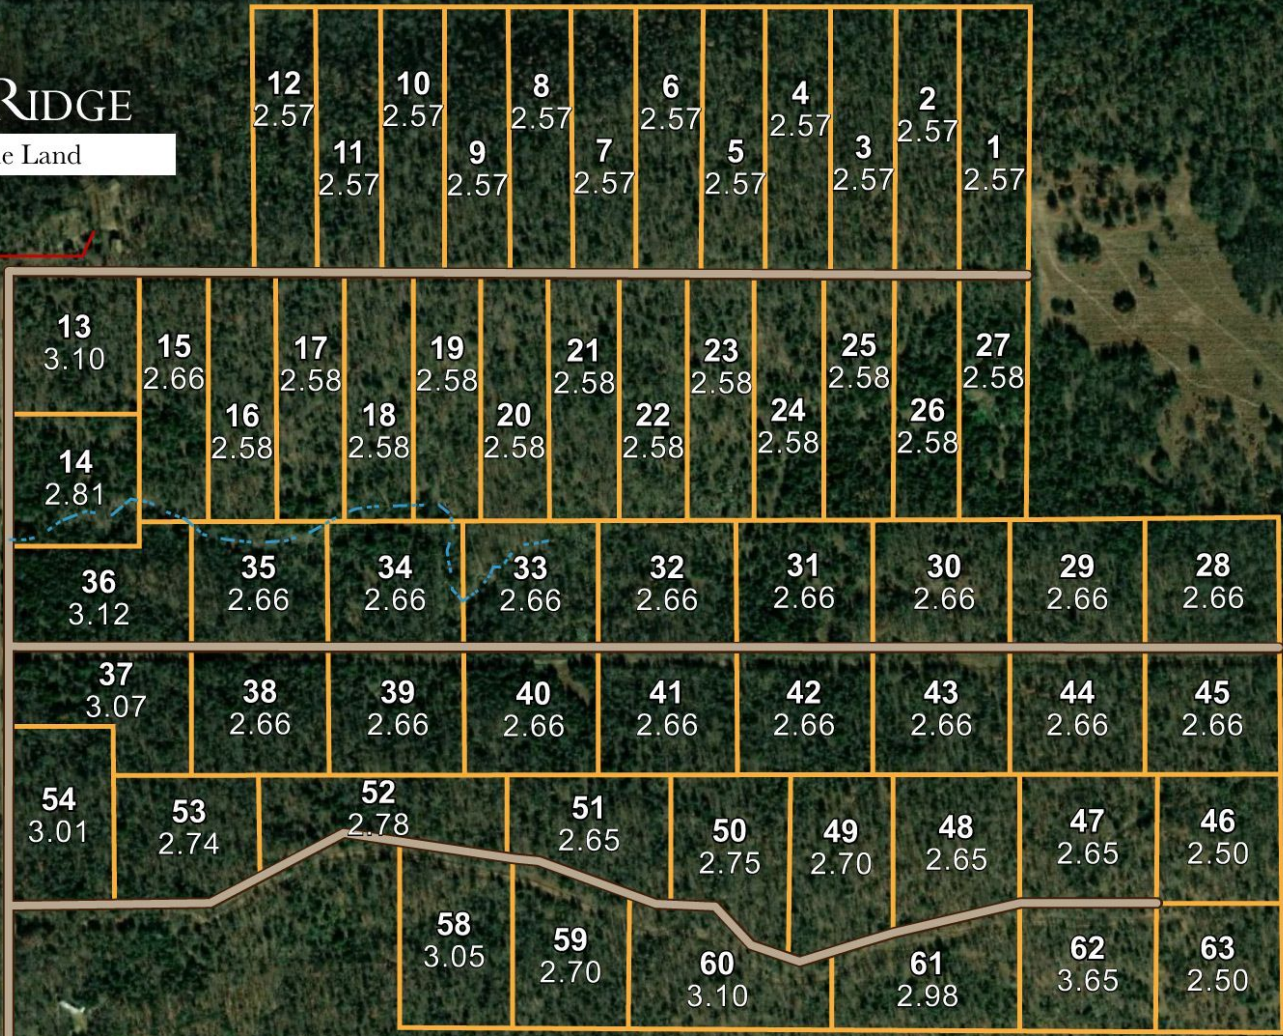

# TIMBER RIDGE

Legacy Online Land

- Tract Boundaries
- Roads
- Wet Weather Creek
- Power Line

E1150 RD