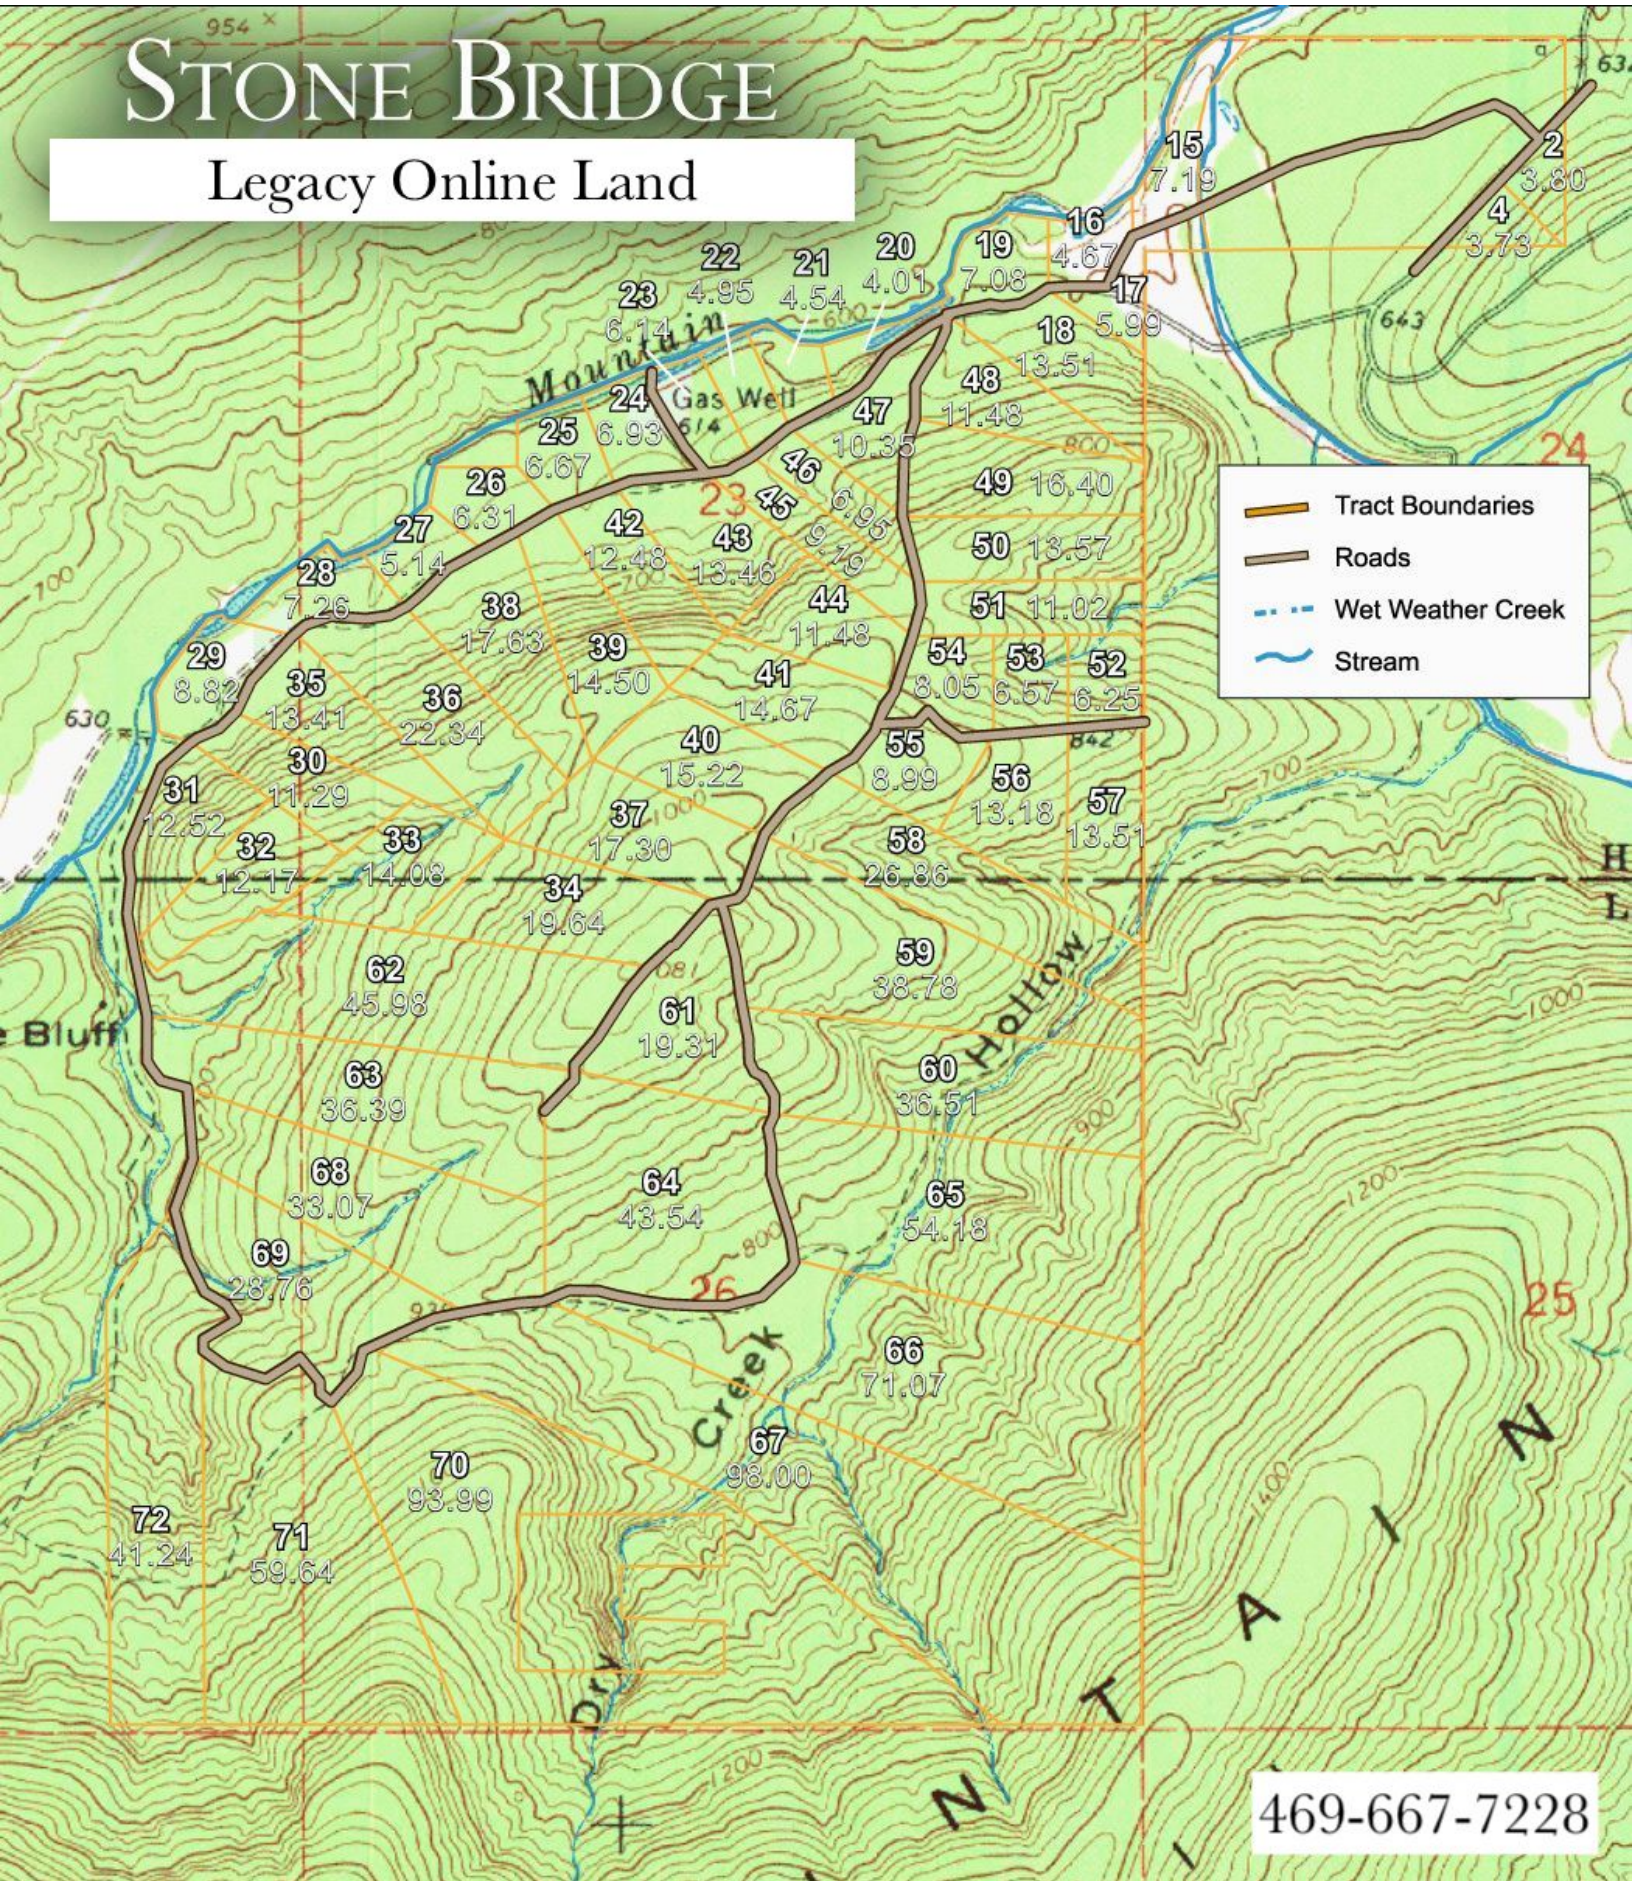

STONE BRIDGE

Legacy Online Land

469-667-7228