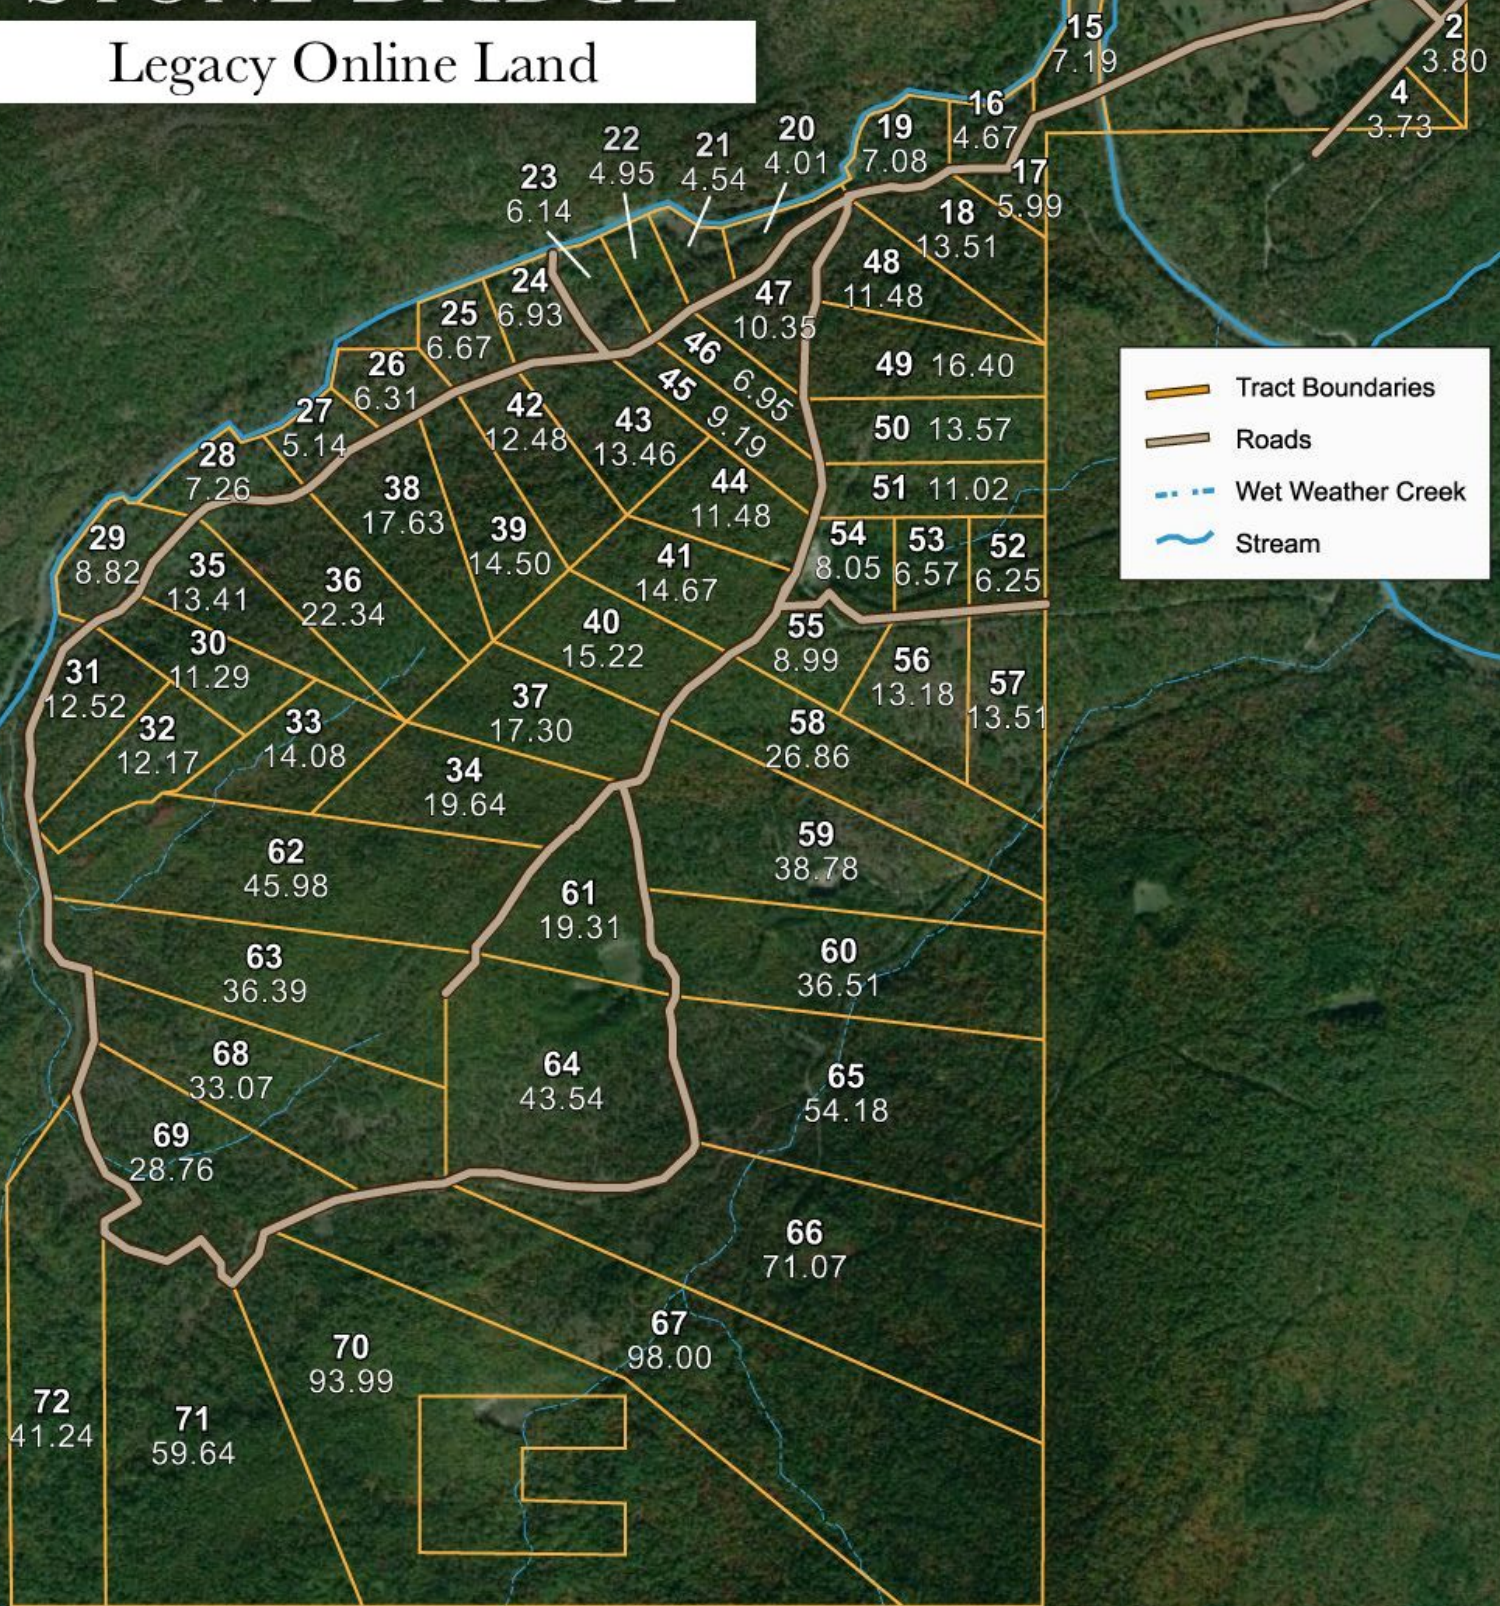

STONE BRIDGE

Legacy Online Land

469-667-7228