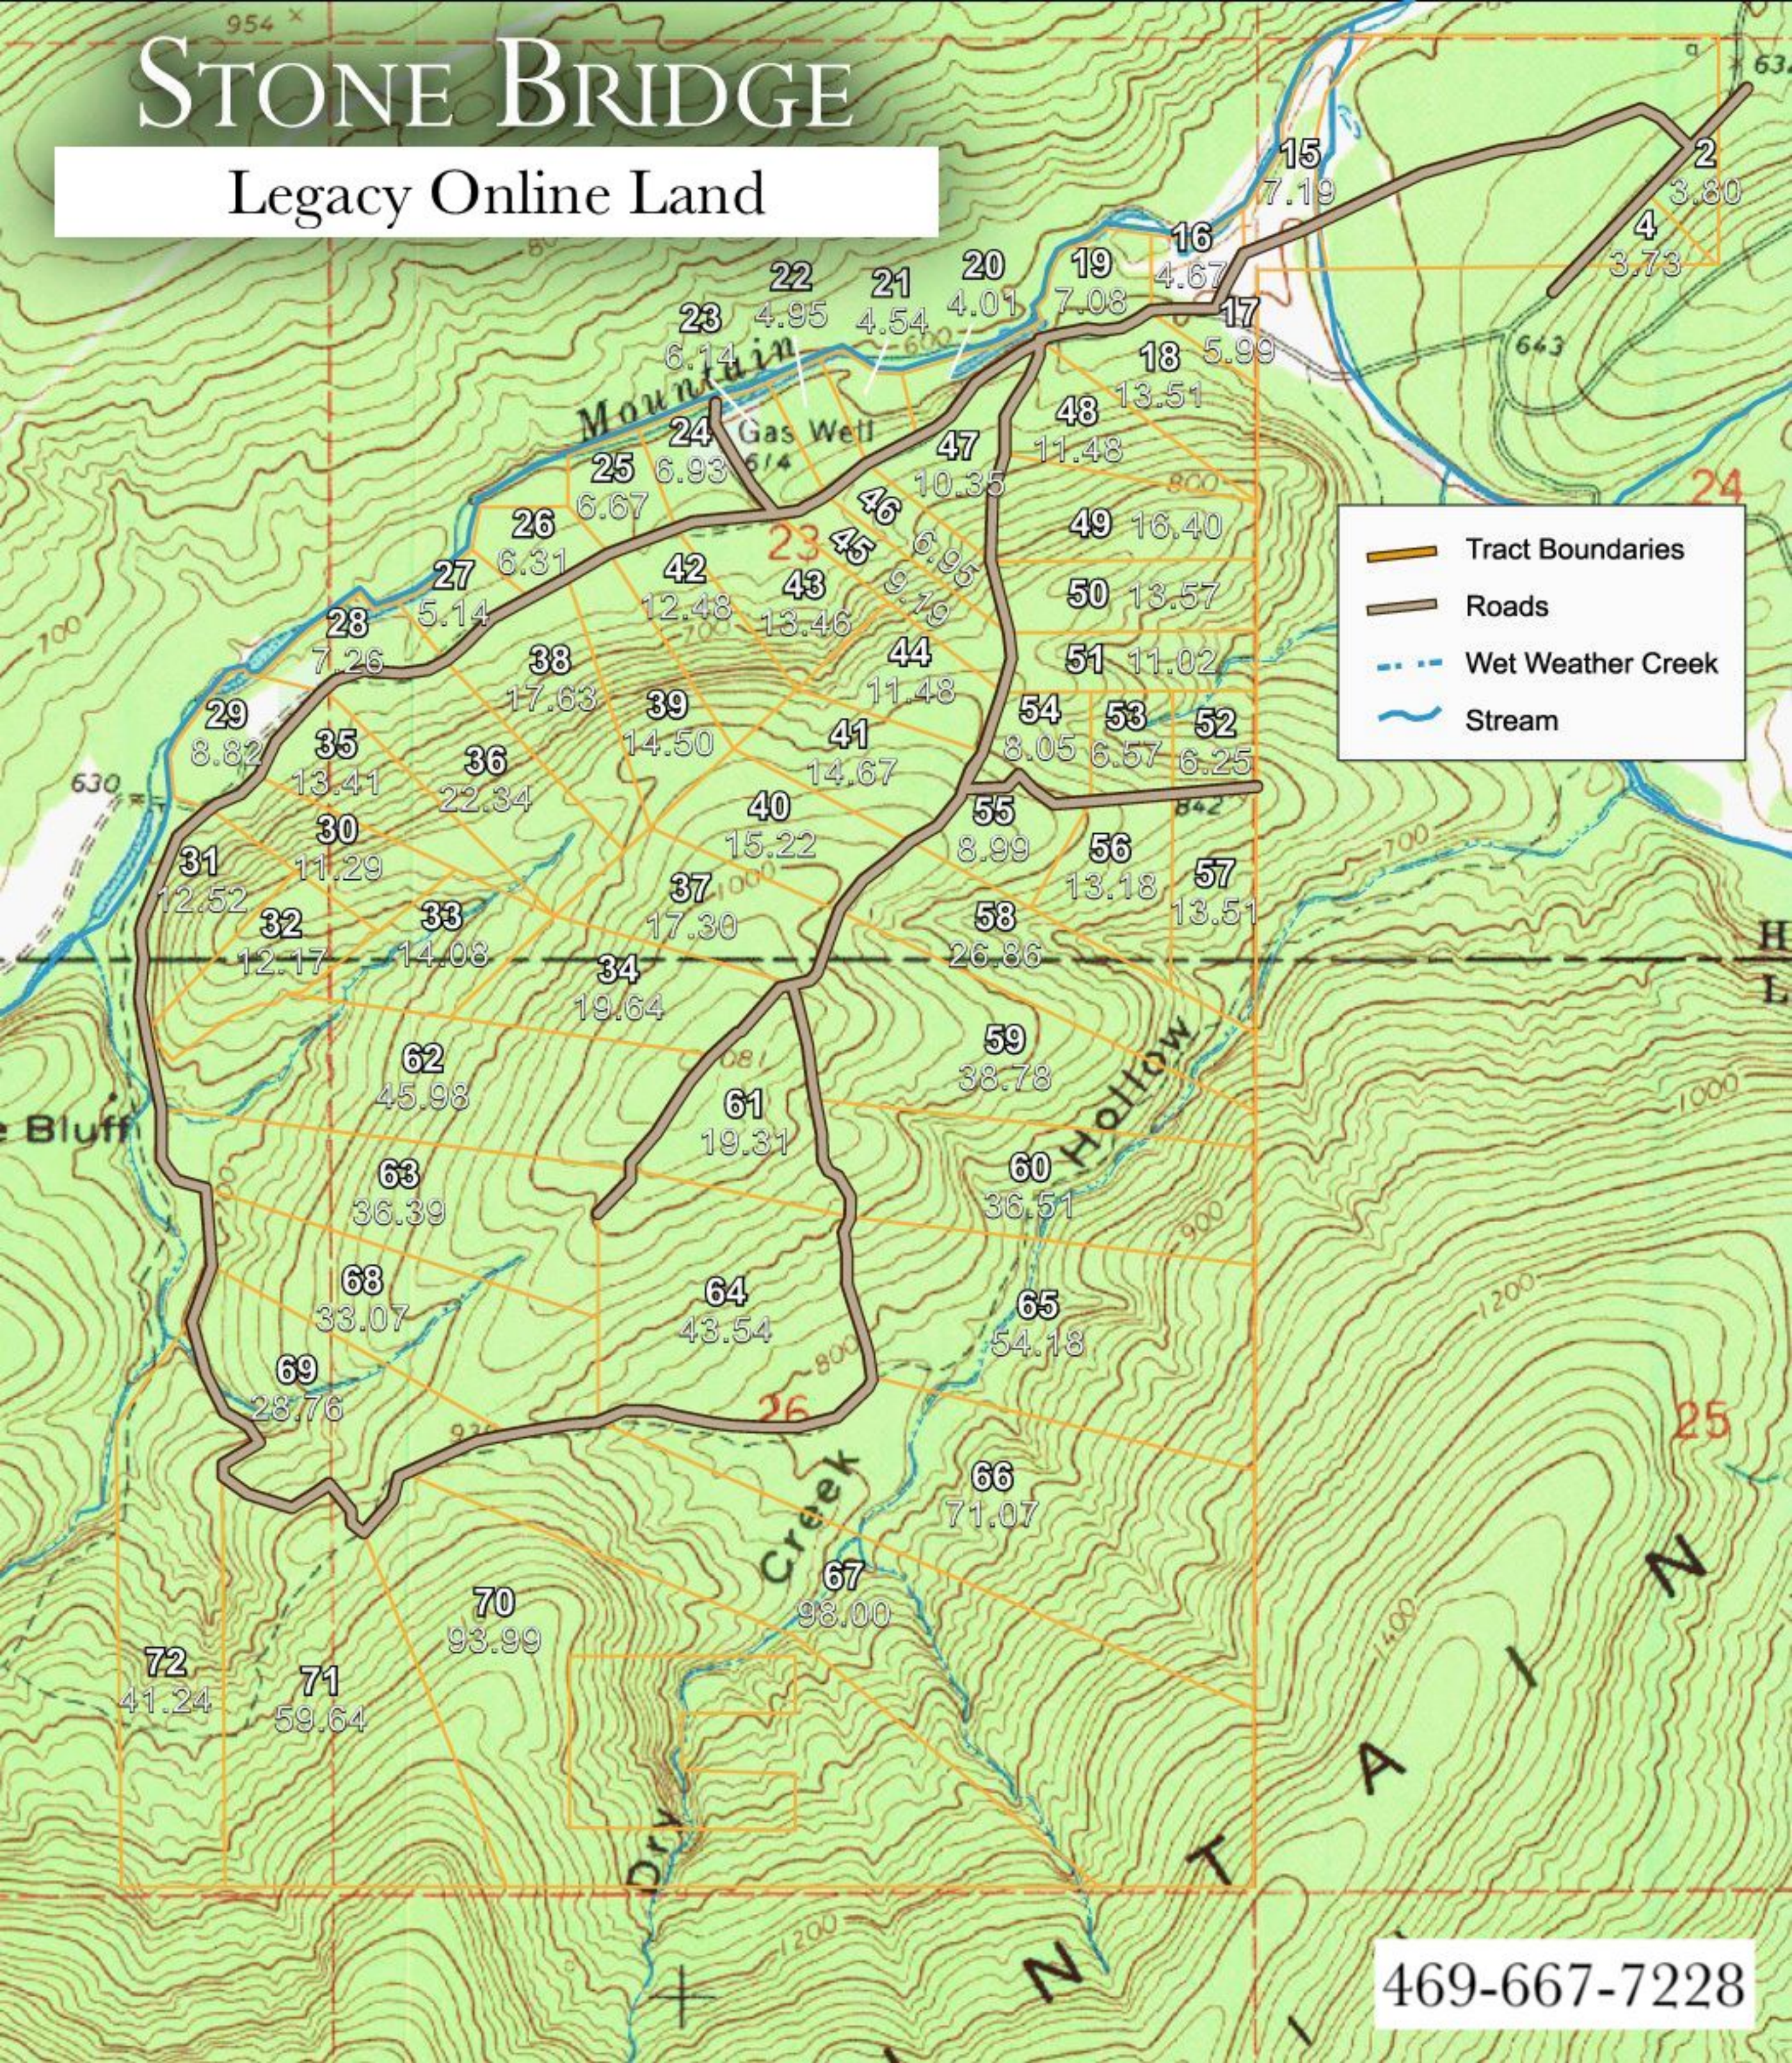

STONE BRIDGE

Legacy Online Land

- Tract Boundaries
- Roads
- Wet Weather Creek
- Stream

469-667-7228