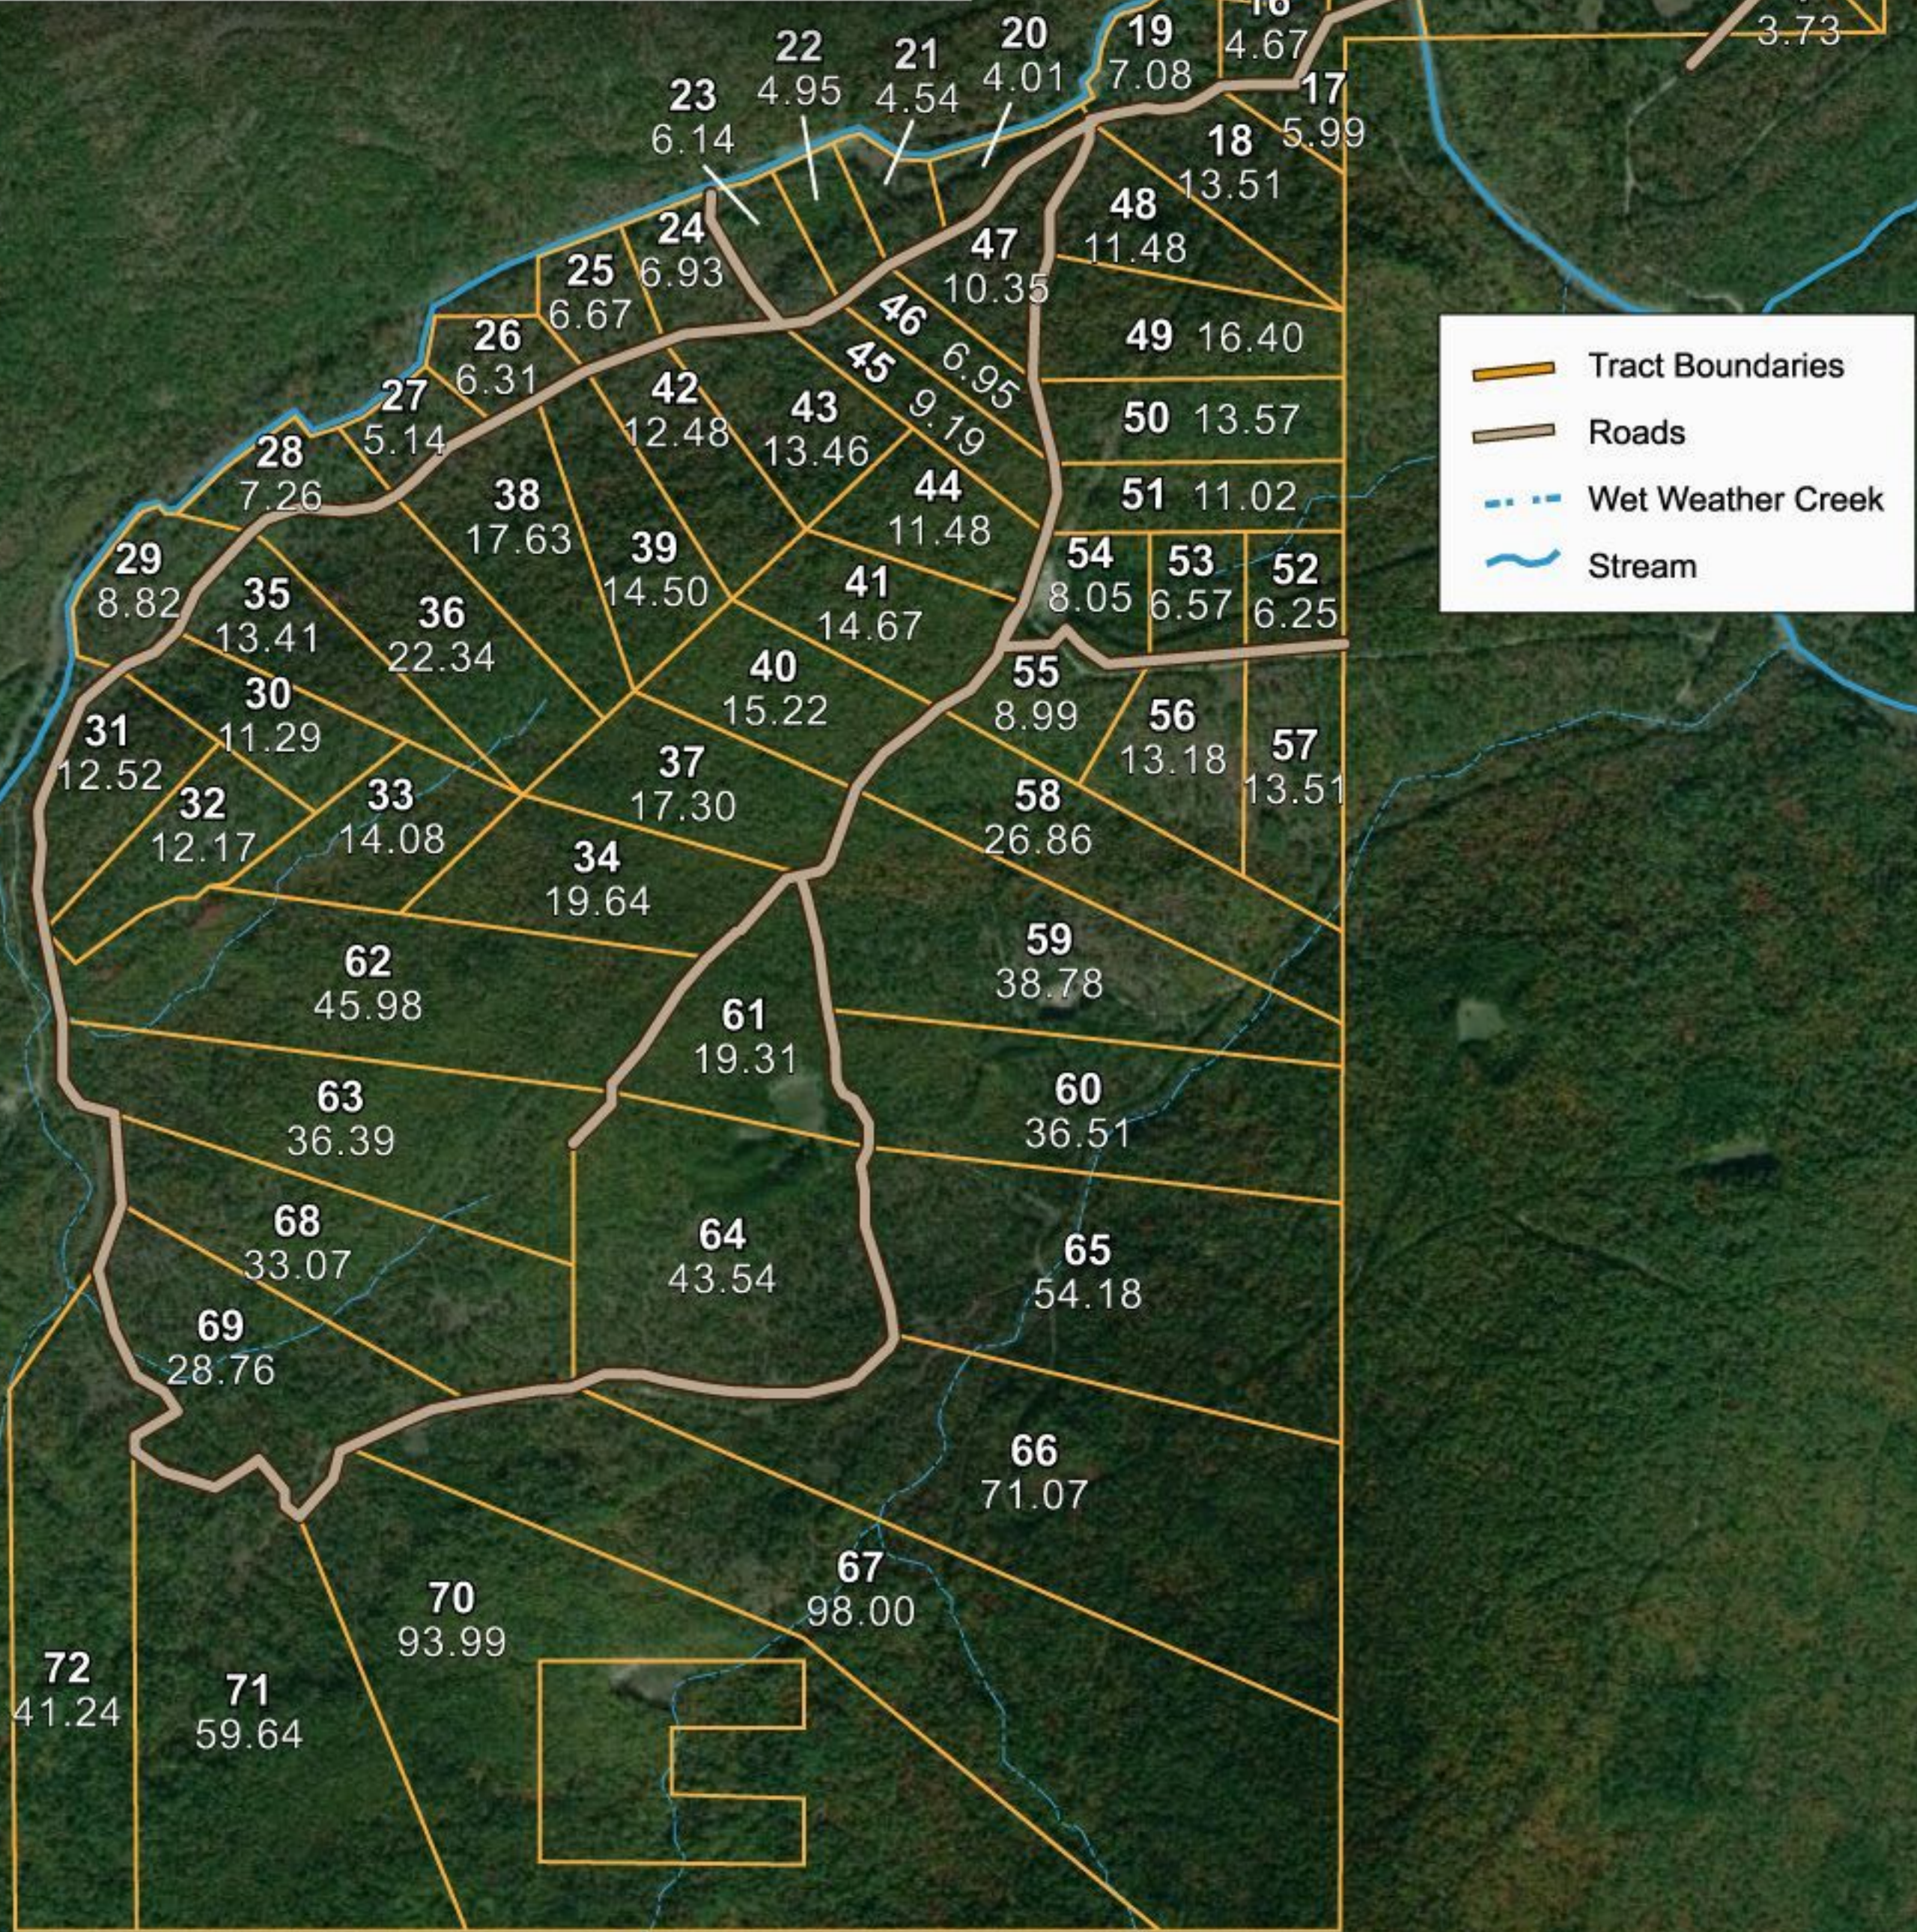

# STONE BRIDGE

Legacy Online Land

Legend:

- Tract Boundaries
- Roads
- Wet Weather Creek
- Stream

469-667-7228