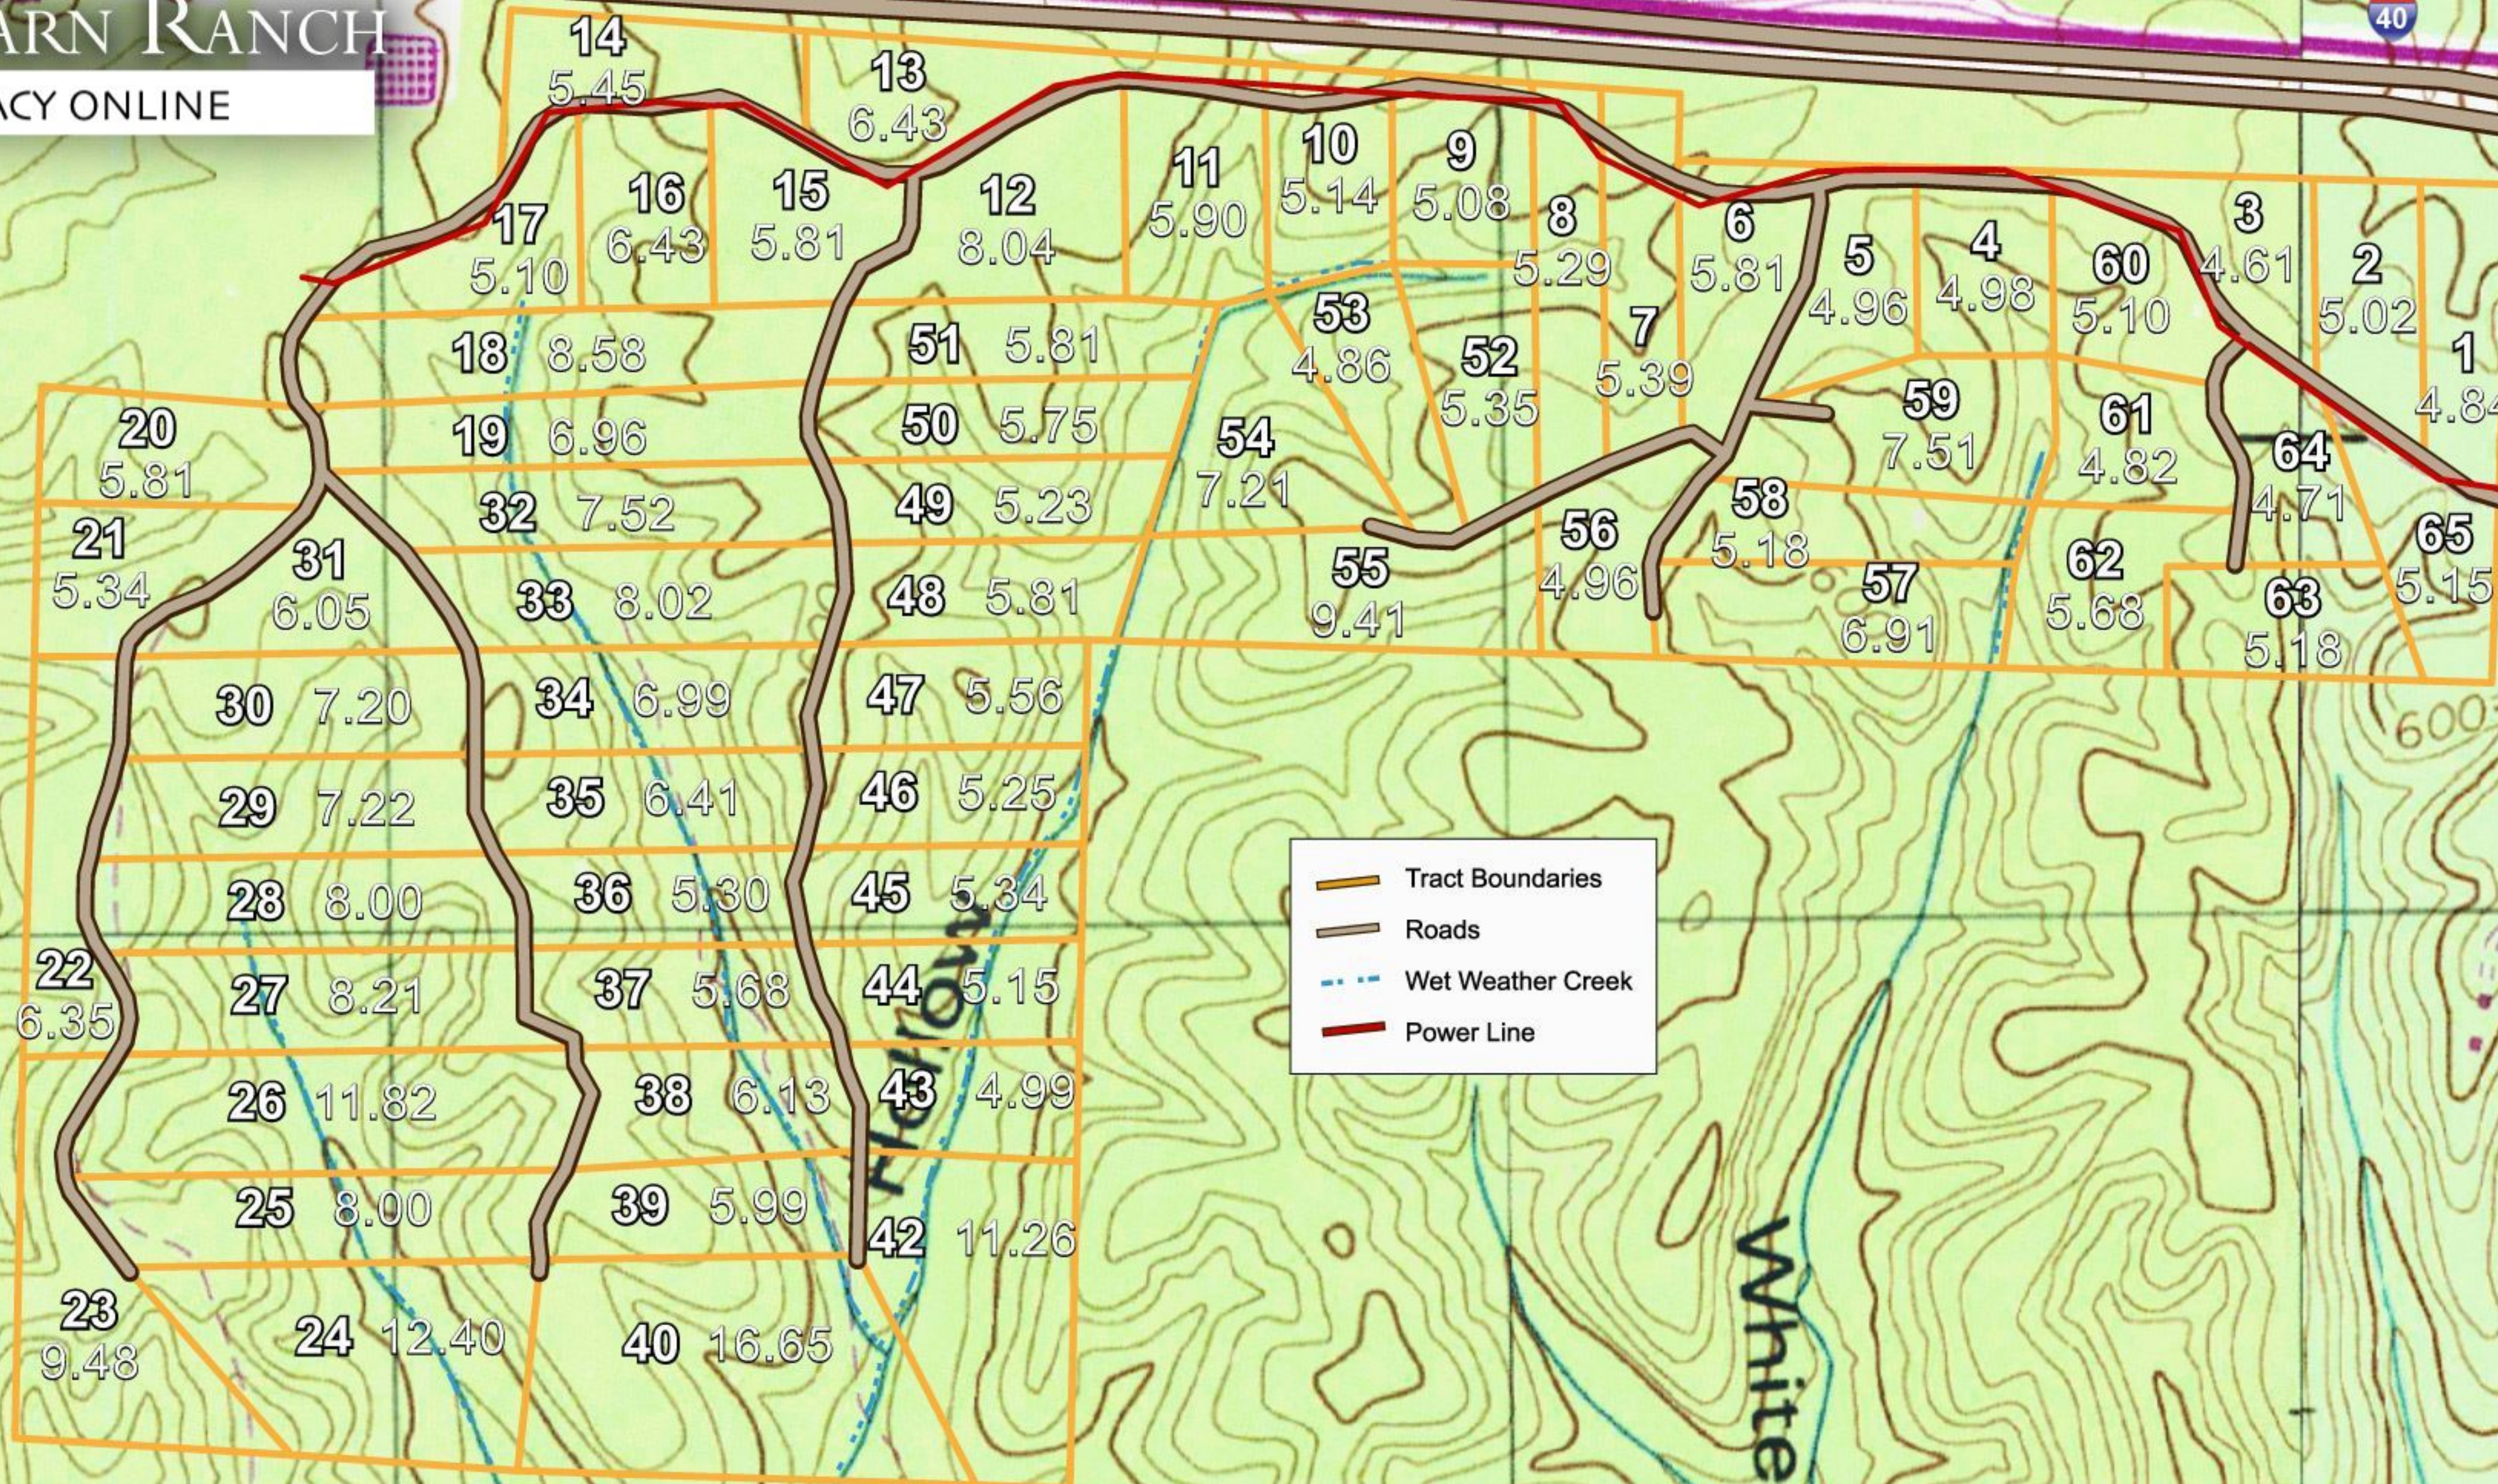

RED BARN RANCH

LEGACY ONLINE

- Tract Boundaries
- Roads
- Wet Weather Creek
- Power Line

Call Thad @ 469-667-7228 for Information