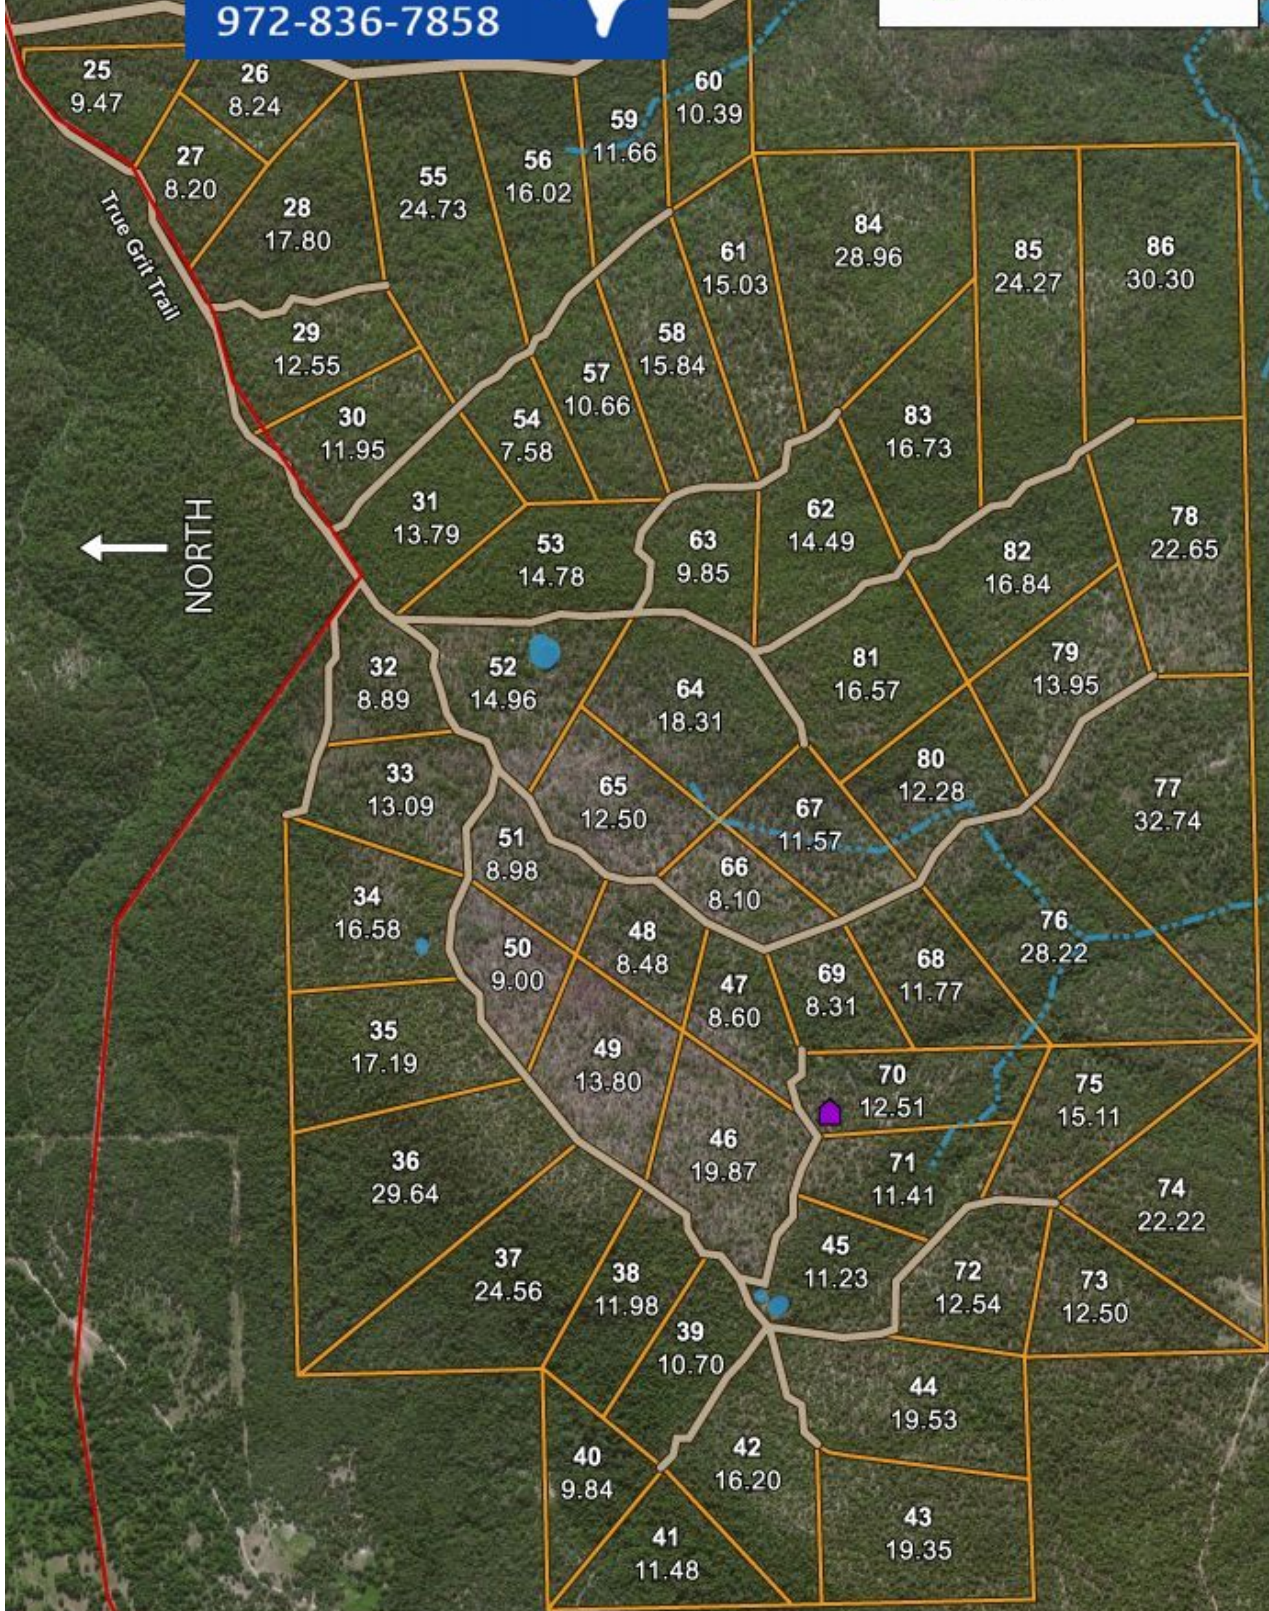

N412 Road

INDIAN RIDGE PHASE II

Legacy Online Land
Amanda Foster
972-836-7858

-  Tract Boundaries
-  Roads
-  Power
-  Ponds
-  Wet Weather Creeks
-  Cabin

NORTH
←

True Grit Trail