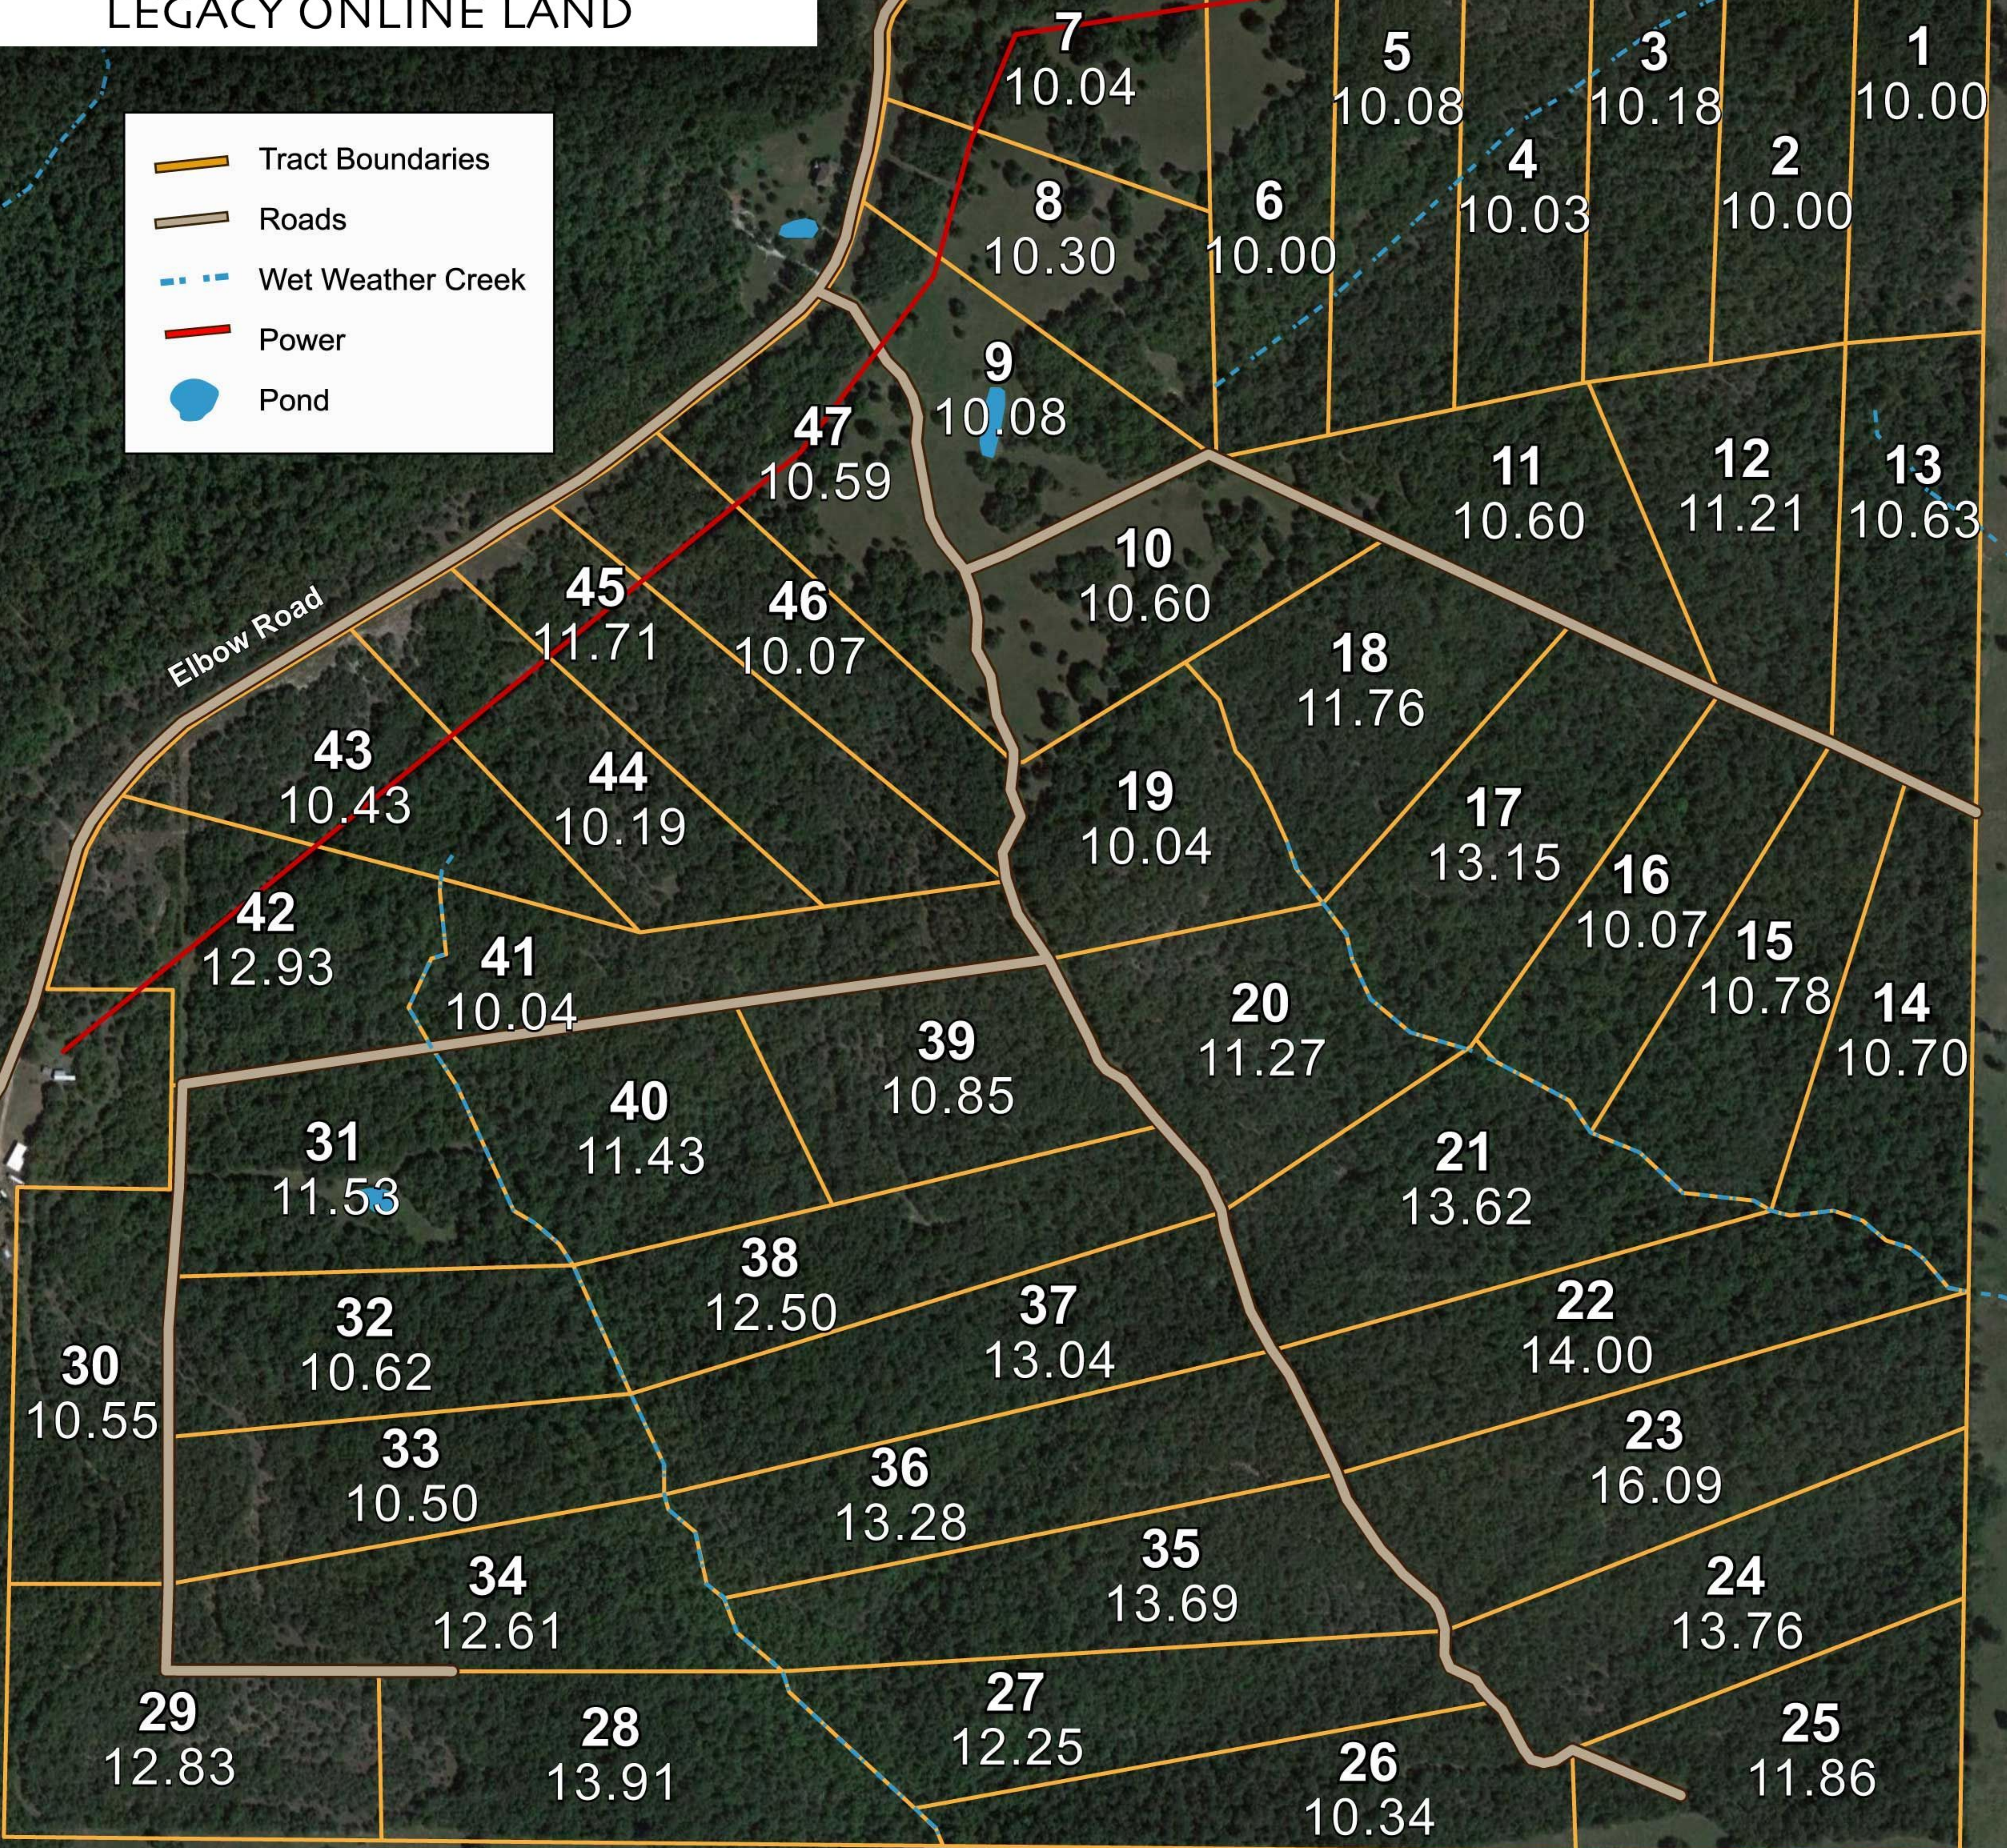

HERITAGE BEND

LEGACY ONLINE LAND

- Tract Boundaries
- Roads
- Wet Weather Creek
- Power
- Pond

Call Thad @ 469-667-7228
for Information