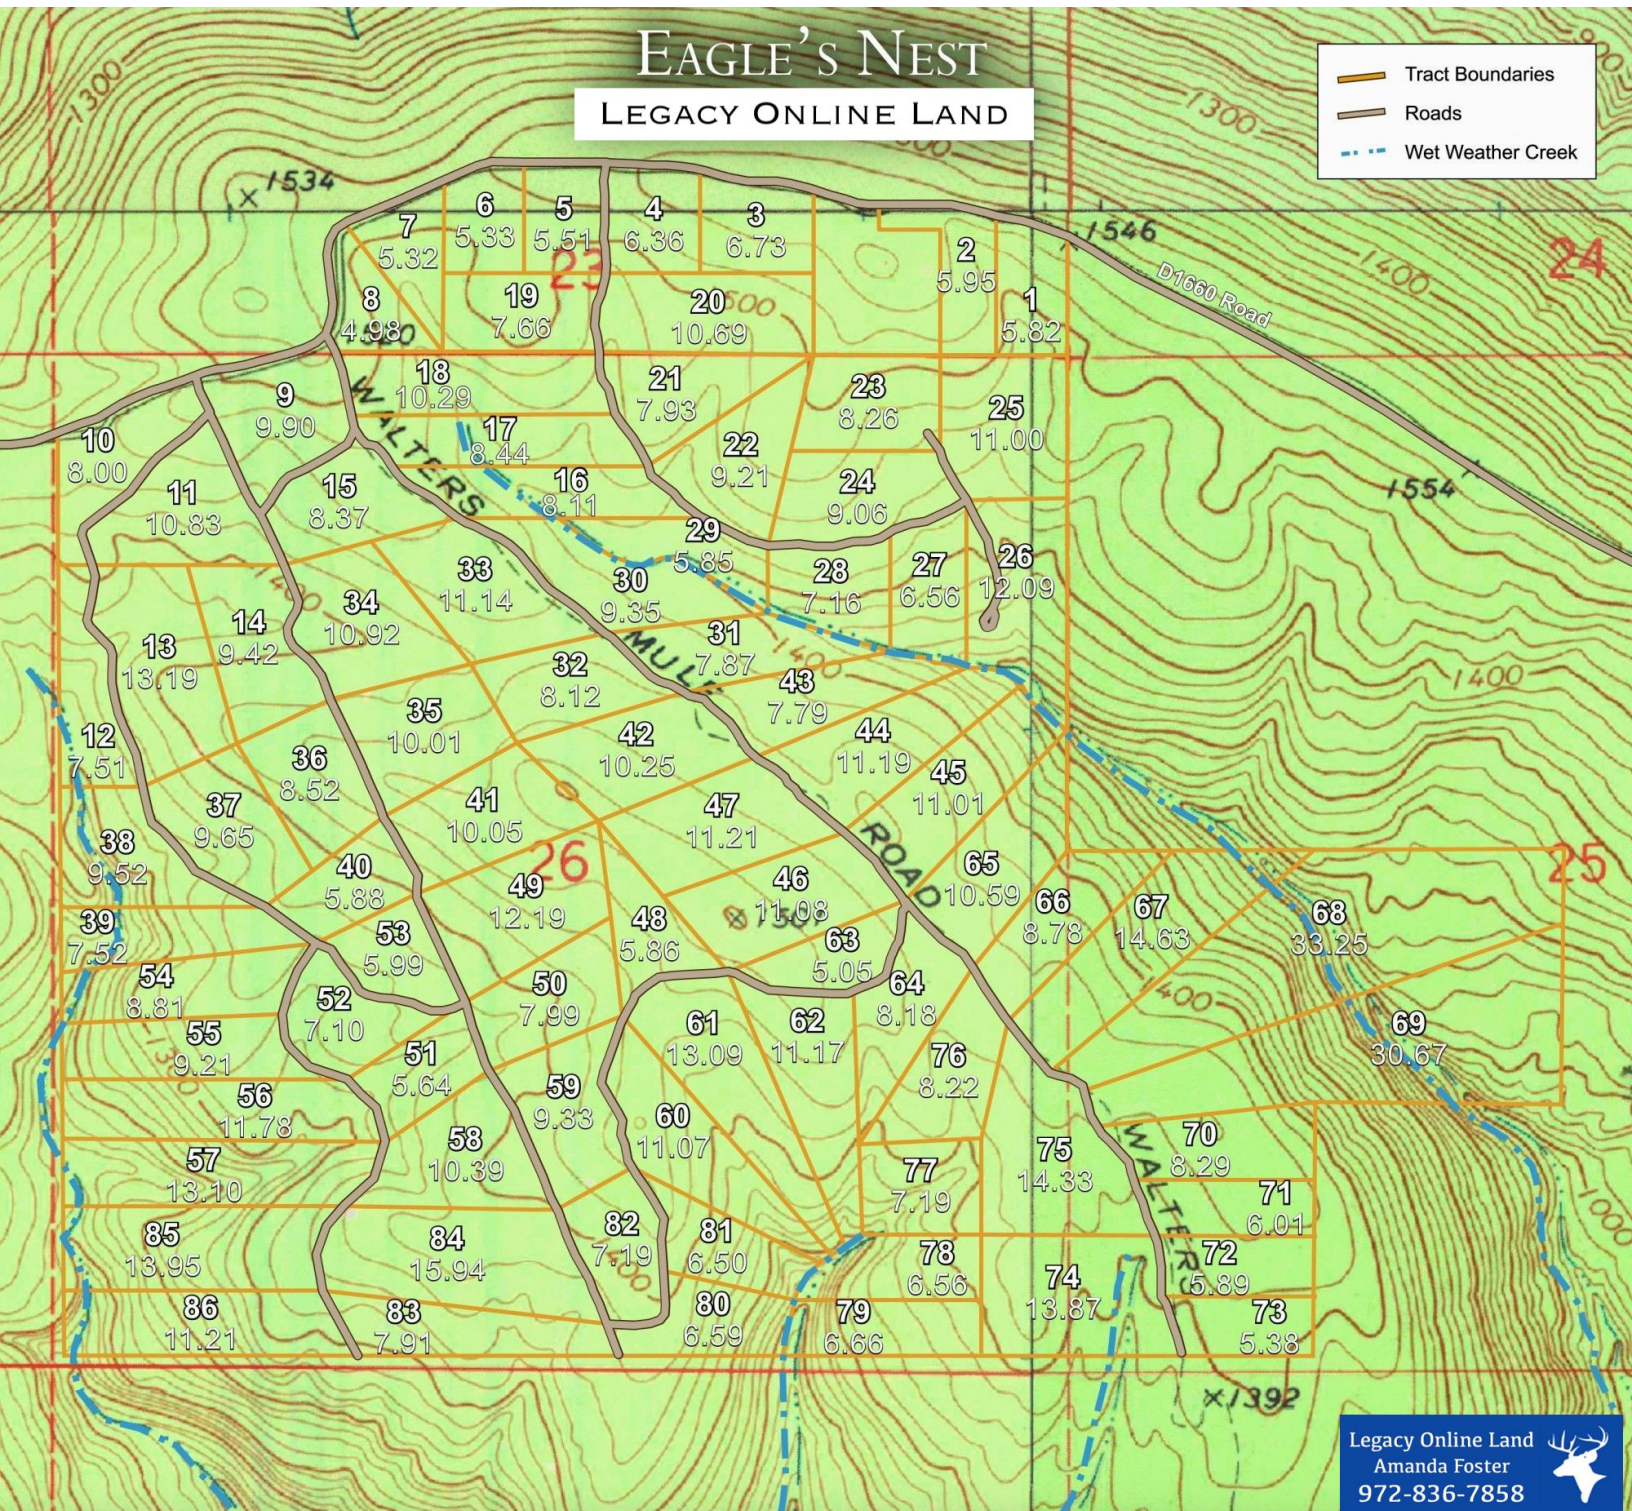

EAGLE'S NEST

LEGACY ONLINE LAND

- Tract Boundaries
- Roads
- Wet Weather Creek

Legacy Online Land
Amanda Foster
972-836-7858