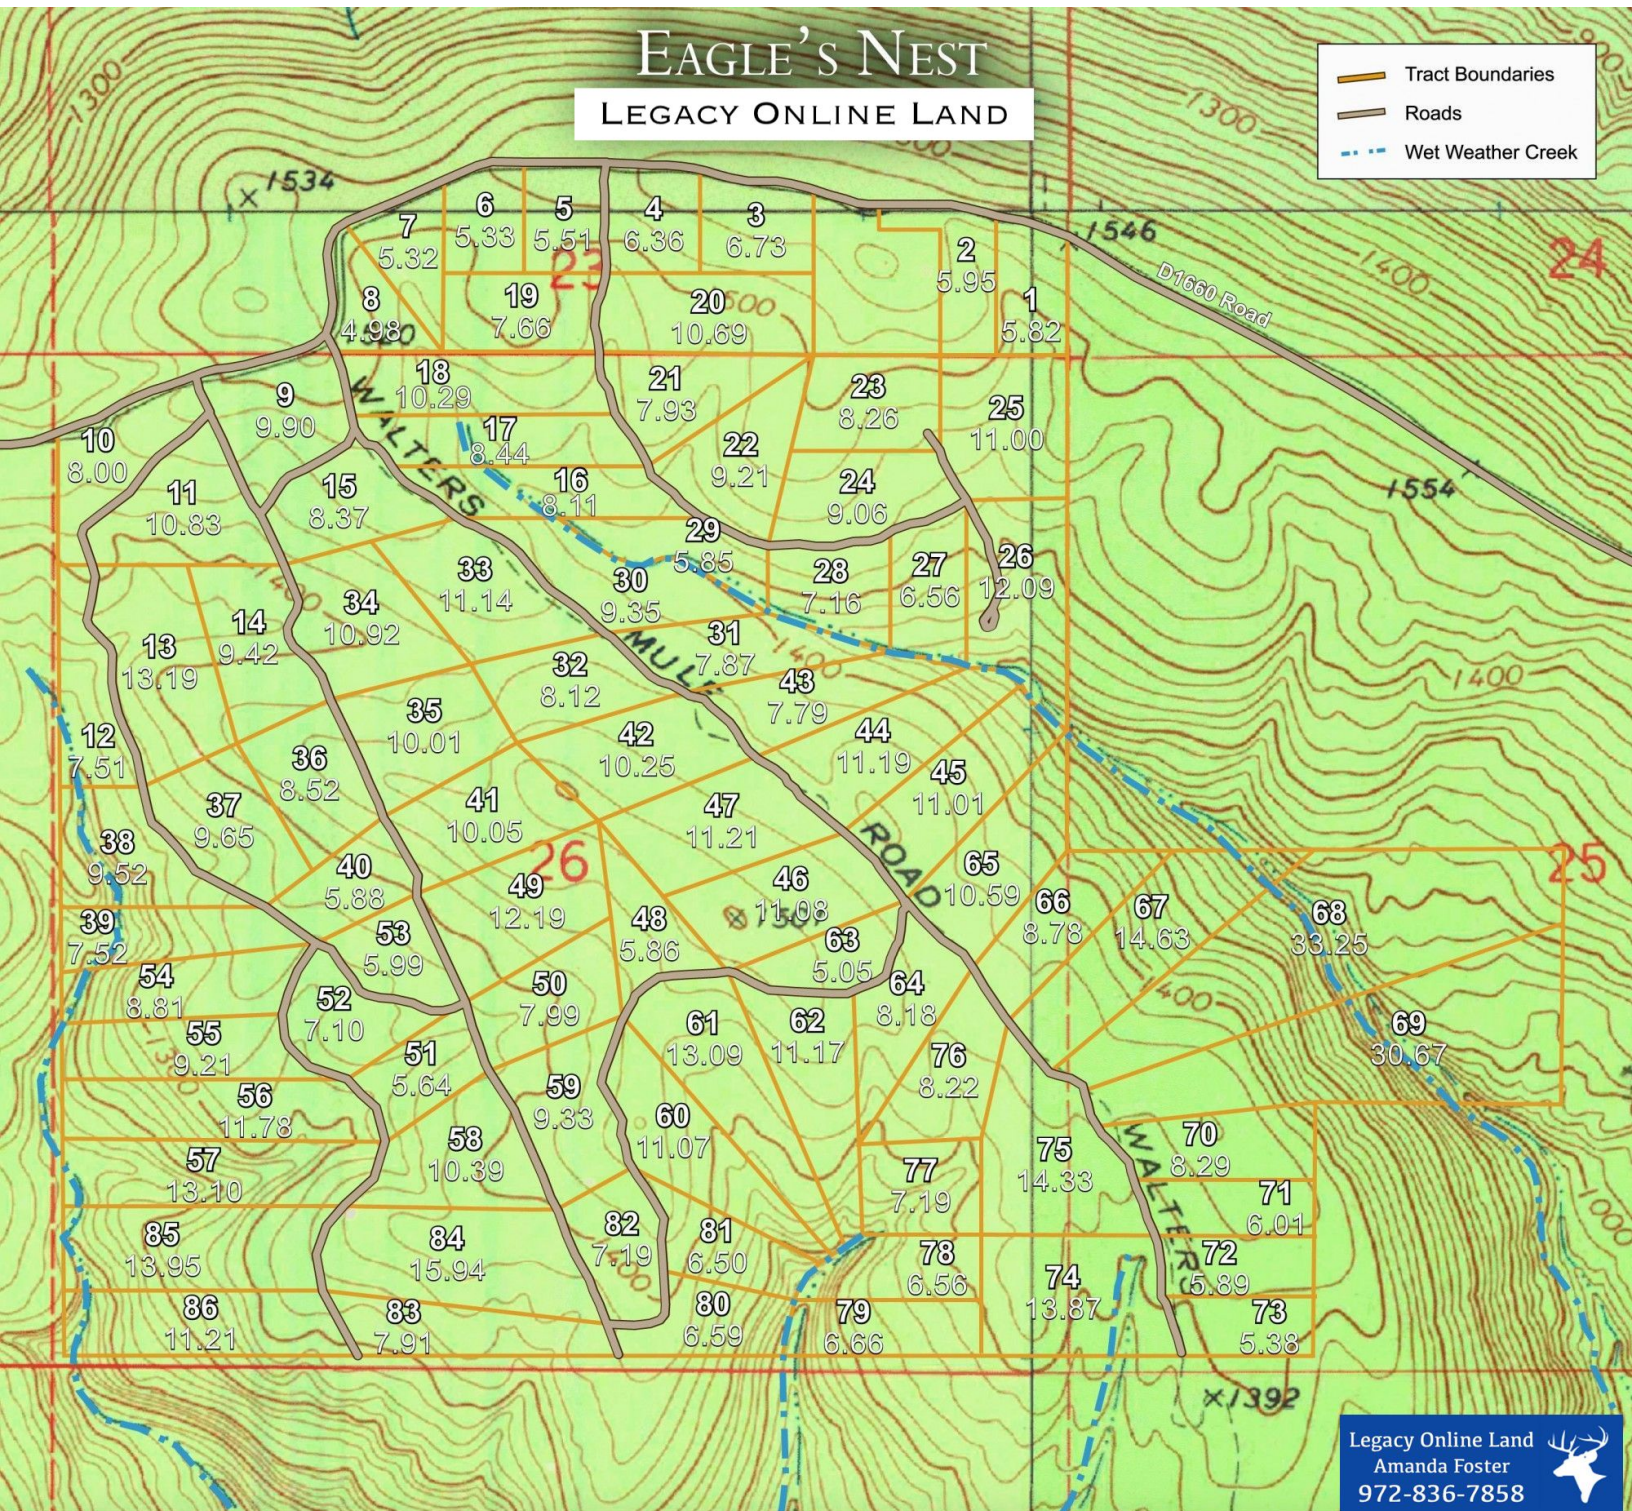

# EAGLE'S NEST

## LEGACY ONLINE LAND

- Tract Boundaries
- Roads
- Wet Weather Creek

Legacy Online Land  
Amanda Foster  
972-836-7858