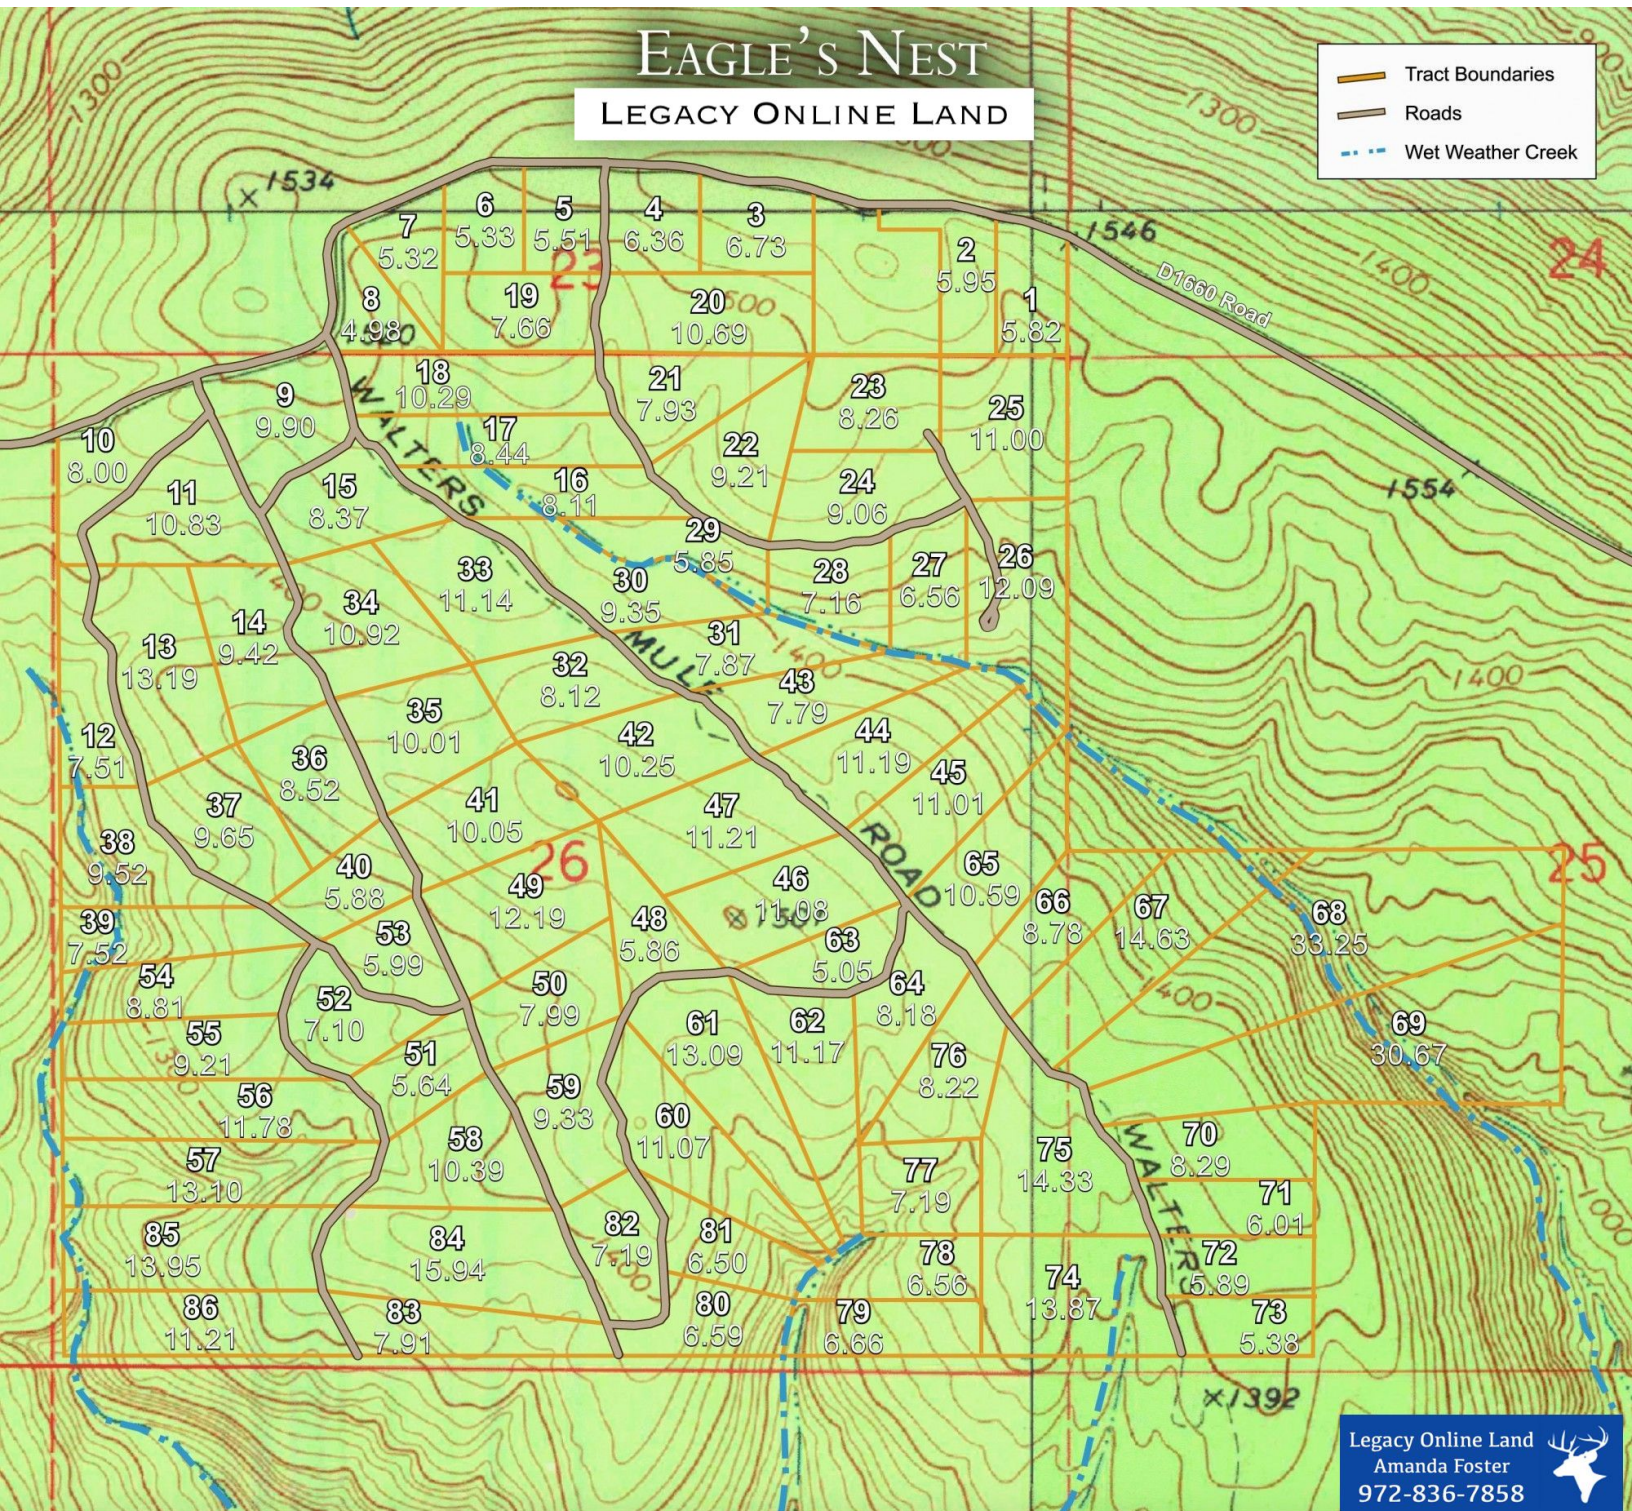

EAGLE'S NEST

LEGACY ONLINE LAND

- Tract Boundaries
- Roads
- Wet Weather Creek

EAGLE'S NEST

LEGACY ONLINE LAND

- Tract Boundaries
- Roads
- Wet Weather Creek

Legacy Online Land
Amanda Foster
972-836-7858