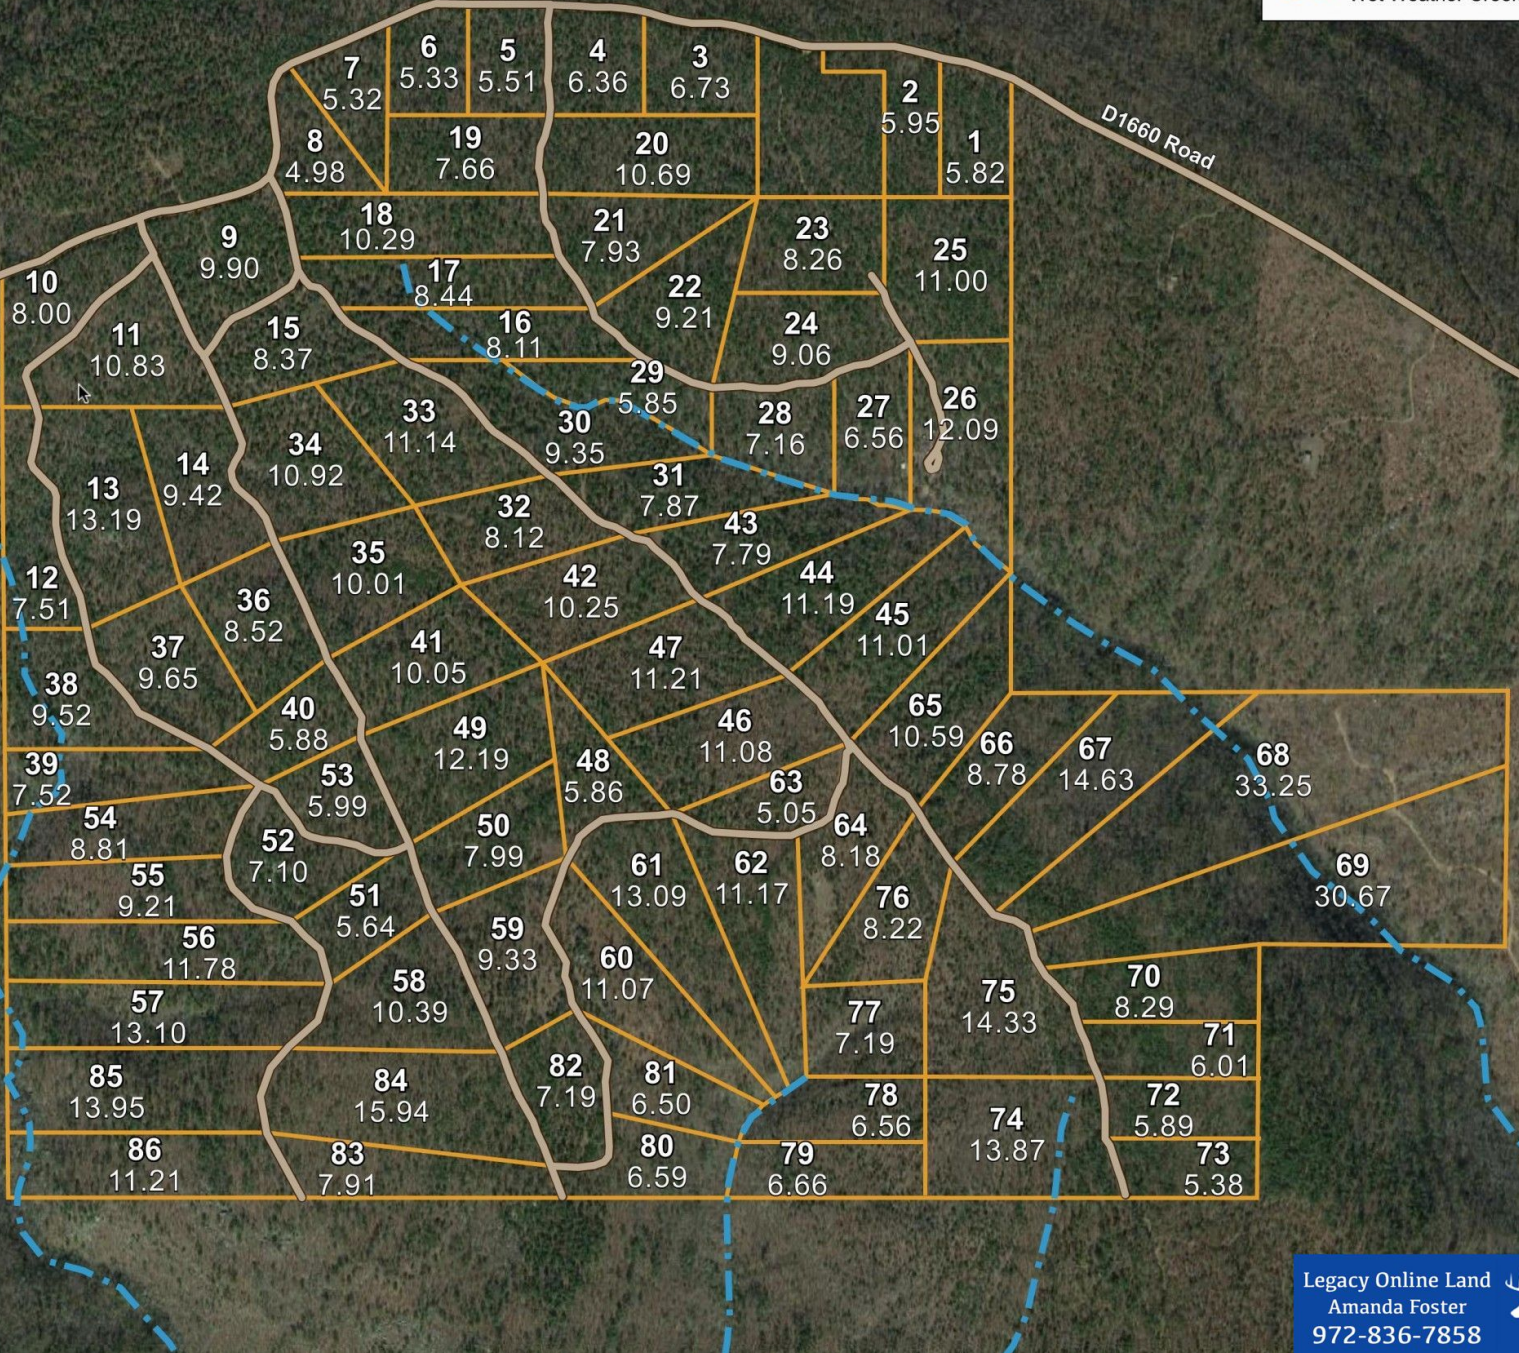

EAGLE'S NEST

LEGACY ONLINE LAND

- Tract Boundaries
- Roads
- Wet Weather Creek

EAGLE'S NEST

LEGACY ONLINE LAND

- Tract Boundaries
- Roads
- Wet Weather Creek

Legacy Online Land
Amanda Foster
972-836-7858