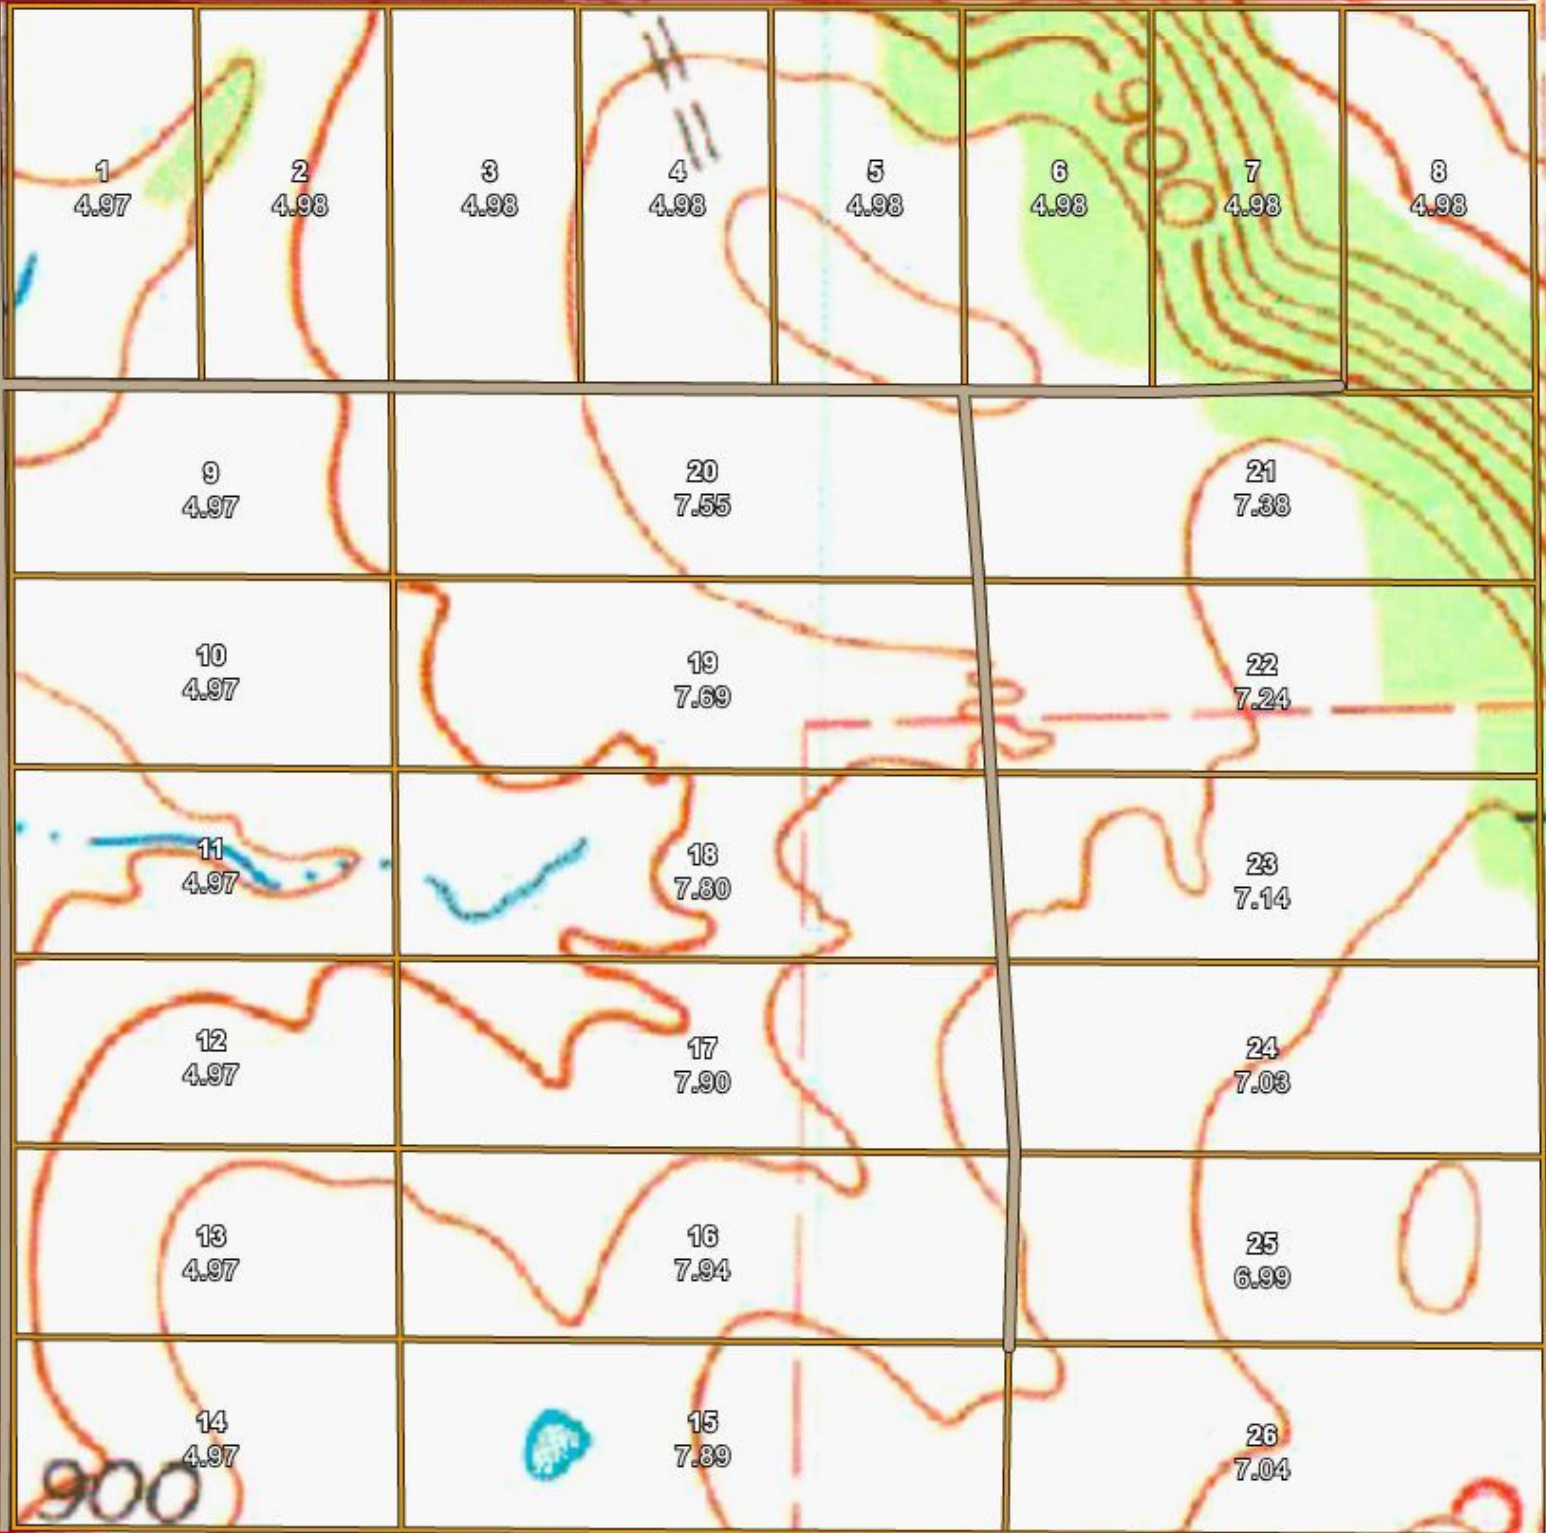

GR N 3840

897

# DEEP FORK RANCH

Legacy Online Land

GRE 1100

-  Tract Boundaries
-  Roads
-  Overhead Power

900

20