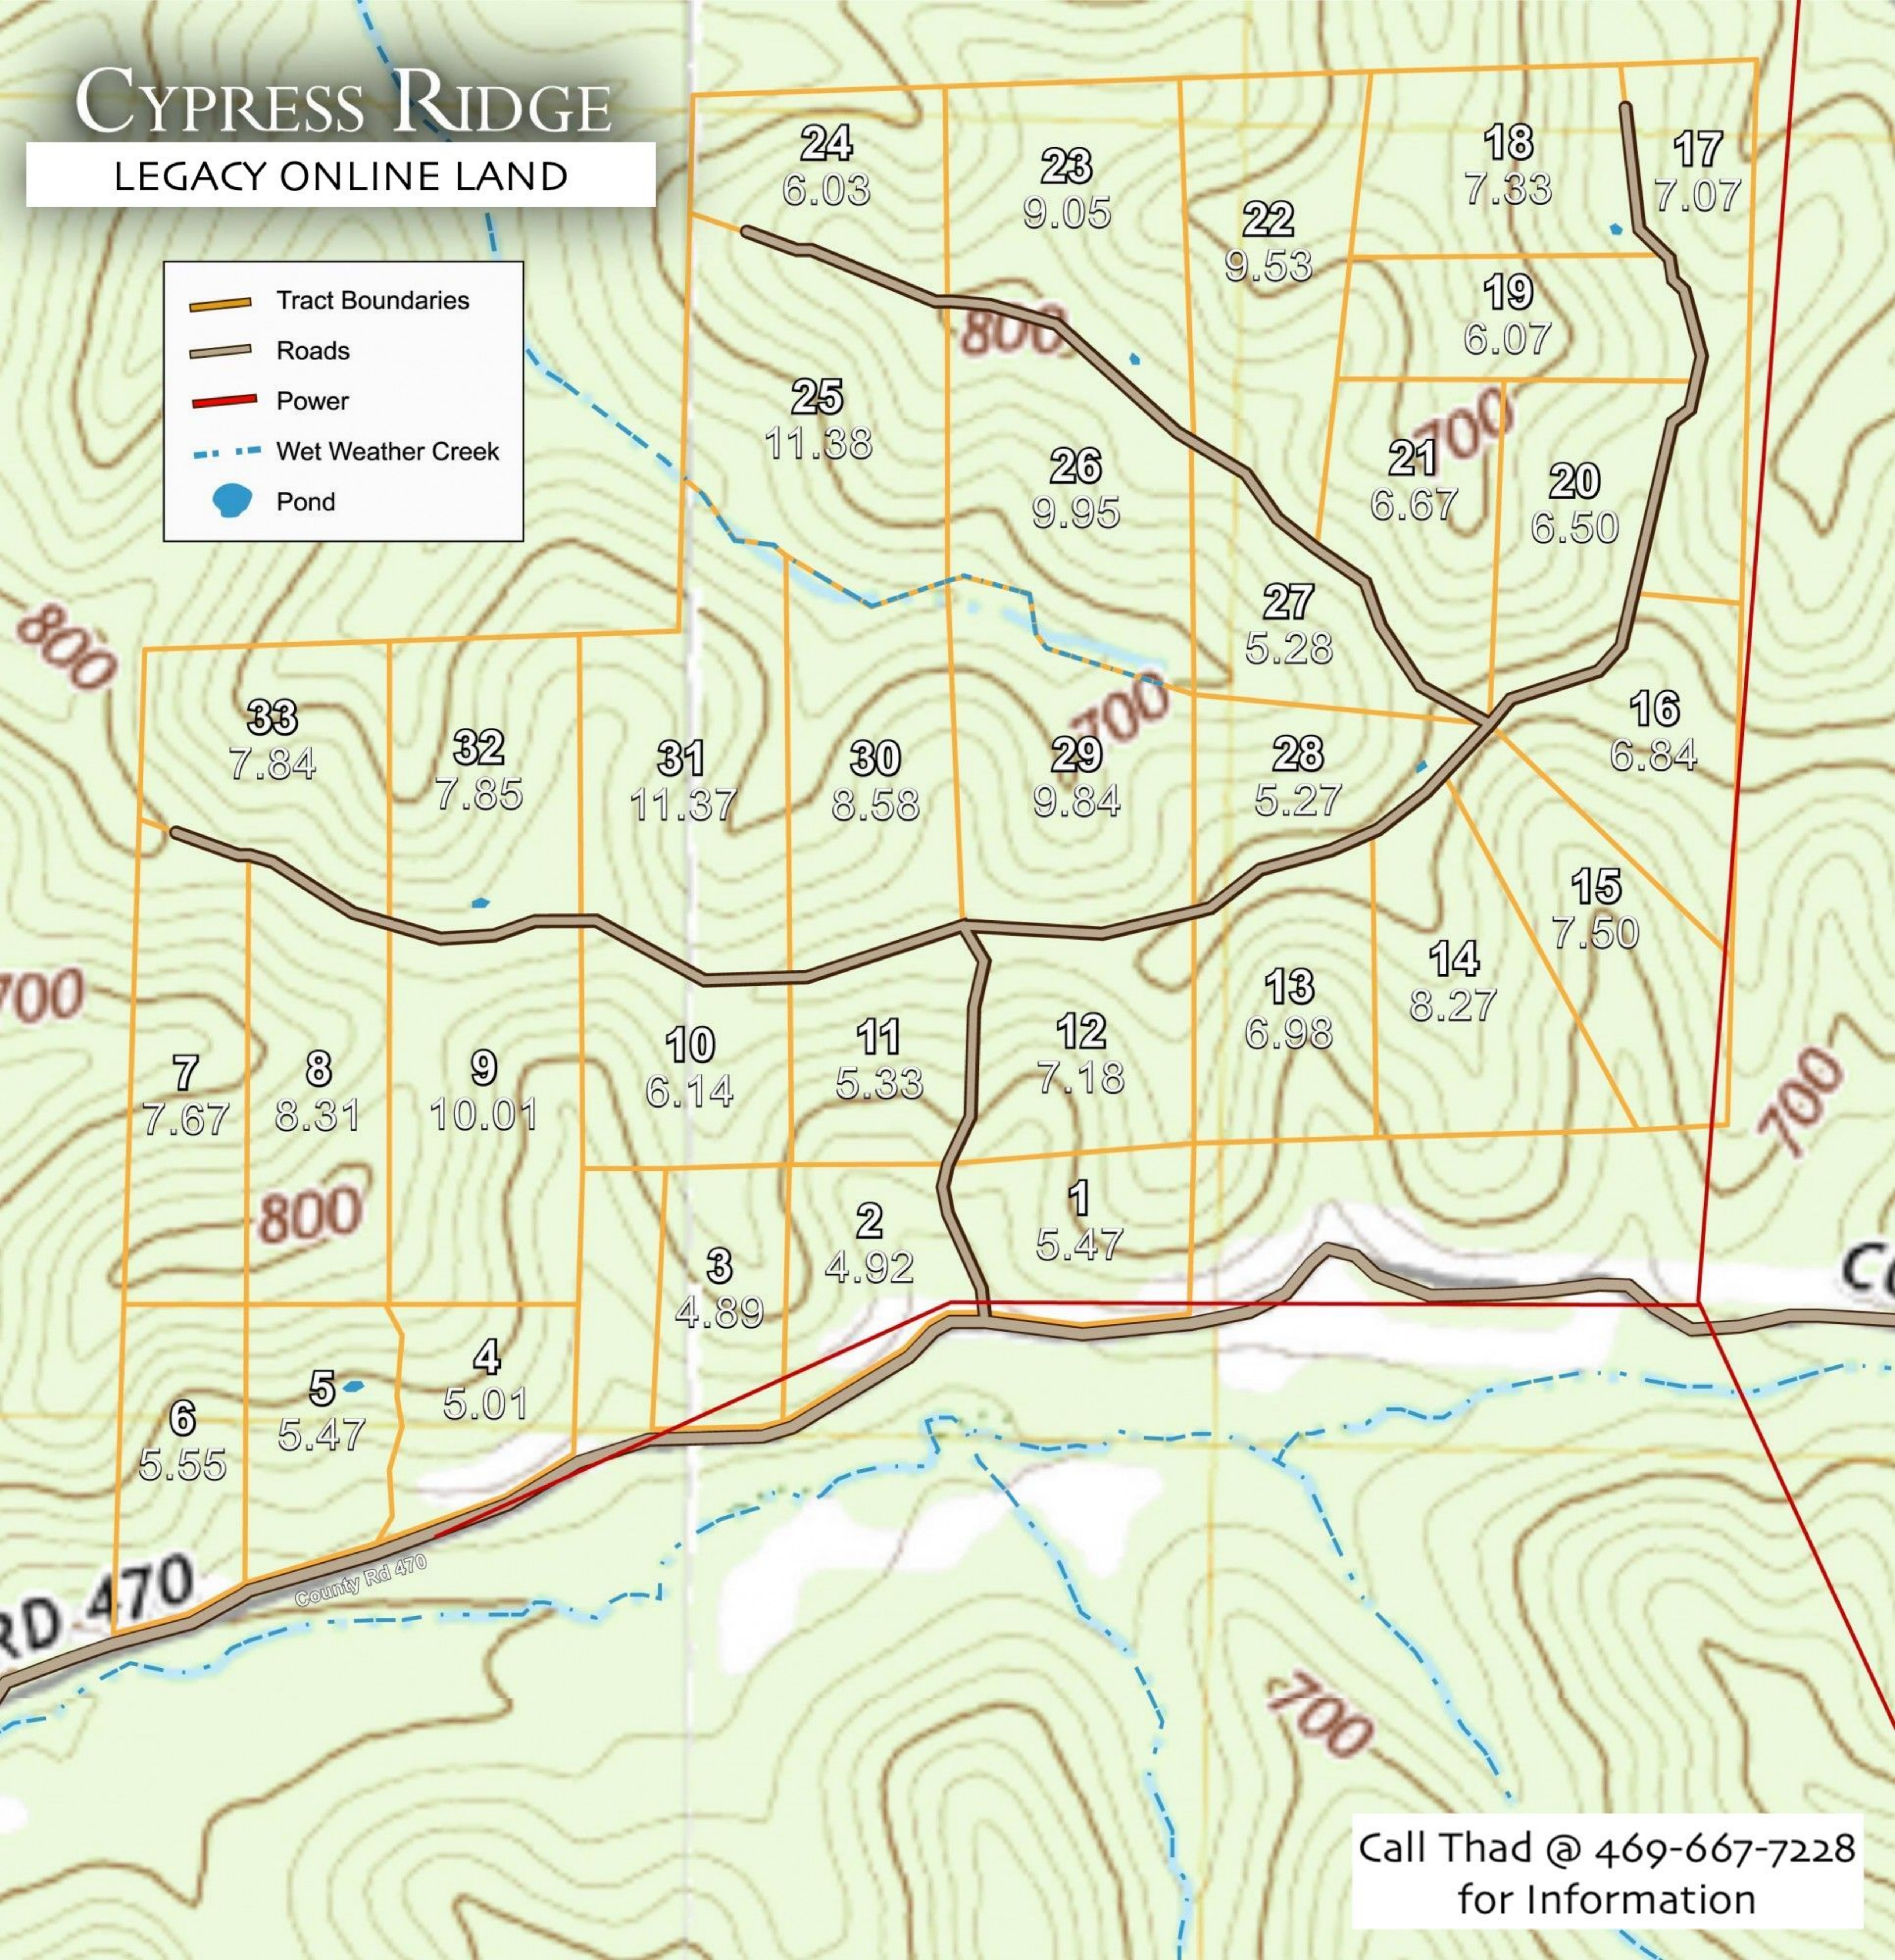

CYPRESS RIDGE

LEGACY ONLINE LAND

- Tract Boundaries
- Roads
- Power
- Wet Weather Creek
- Pond

Call Thad @ 469-667-7228
for Information