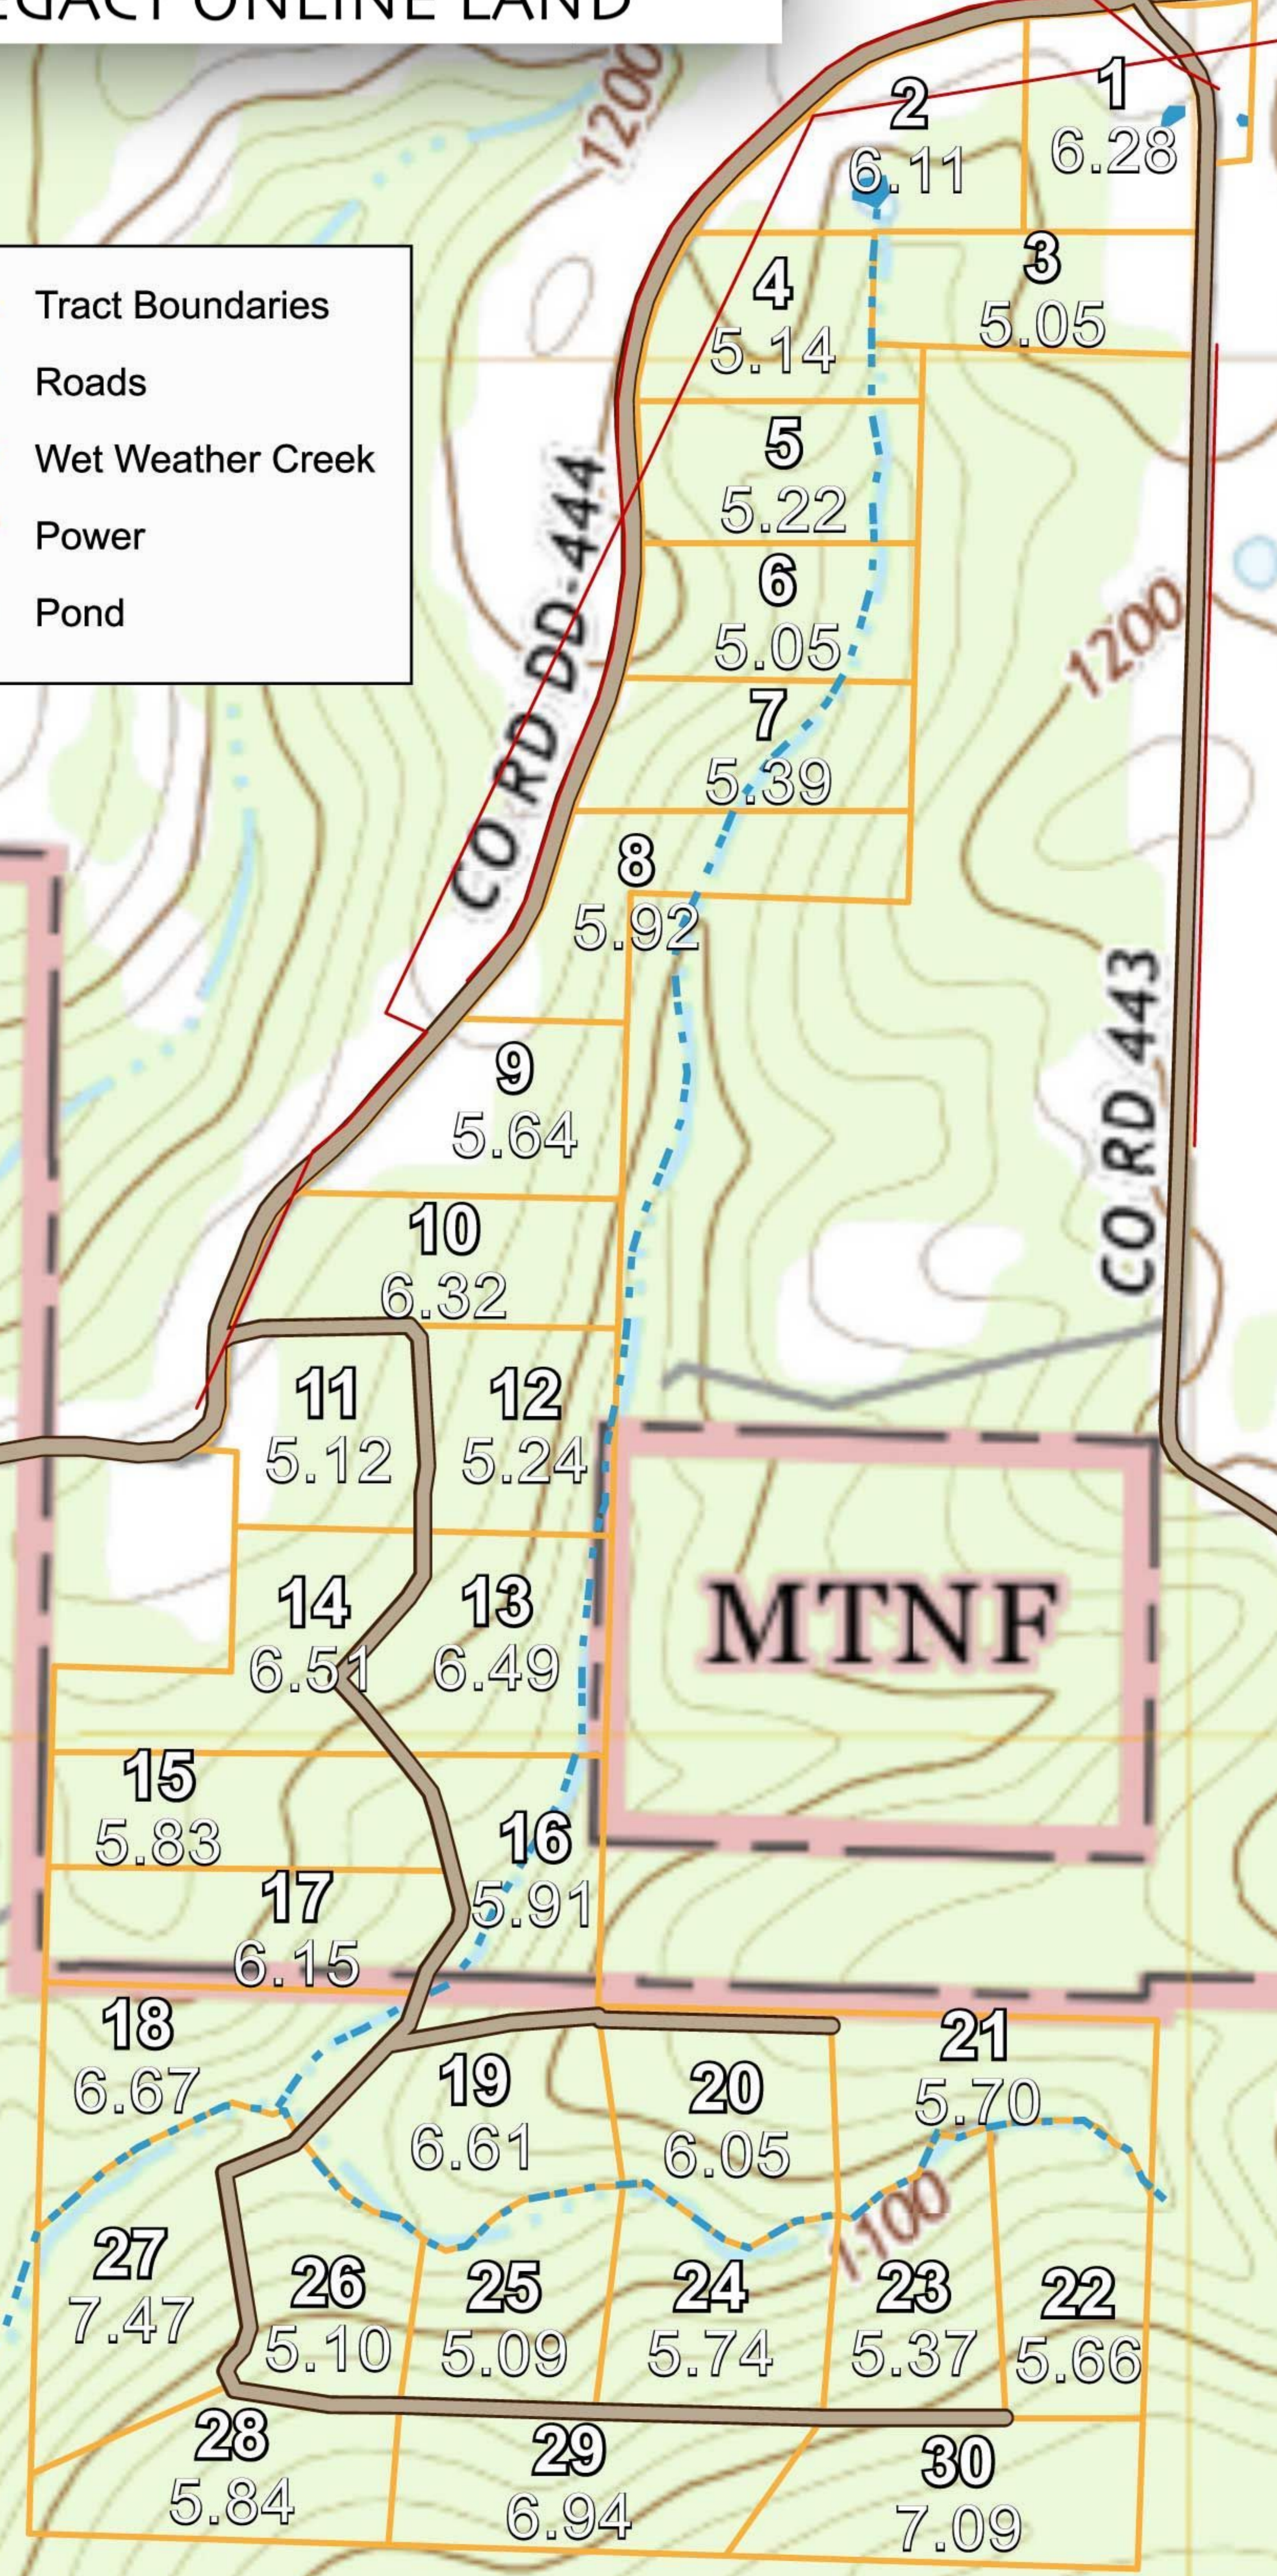

CROSSROADS

LEGACY ONLINE LAND

Roads

- Tract Boundaries
- Roads
- Wet Weather Creek
- Power
- Pond

Call Thad @ 469-667-7228
for Information