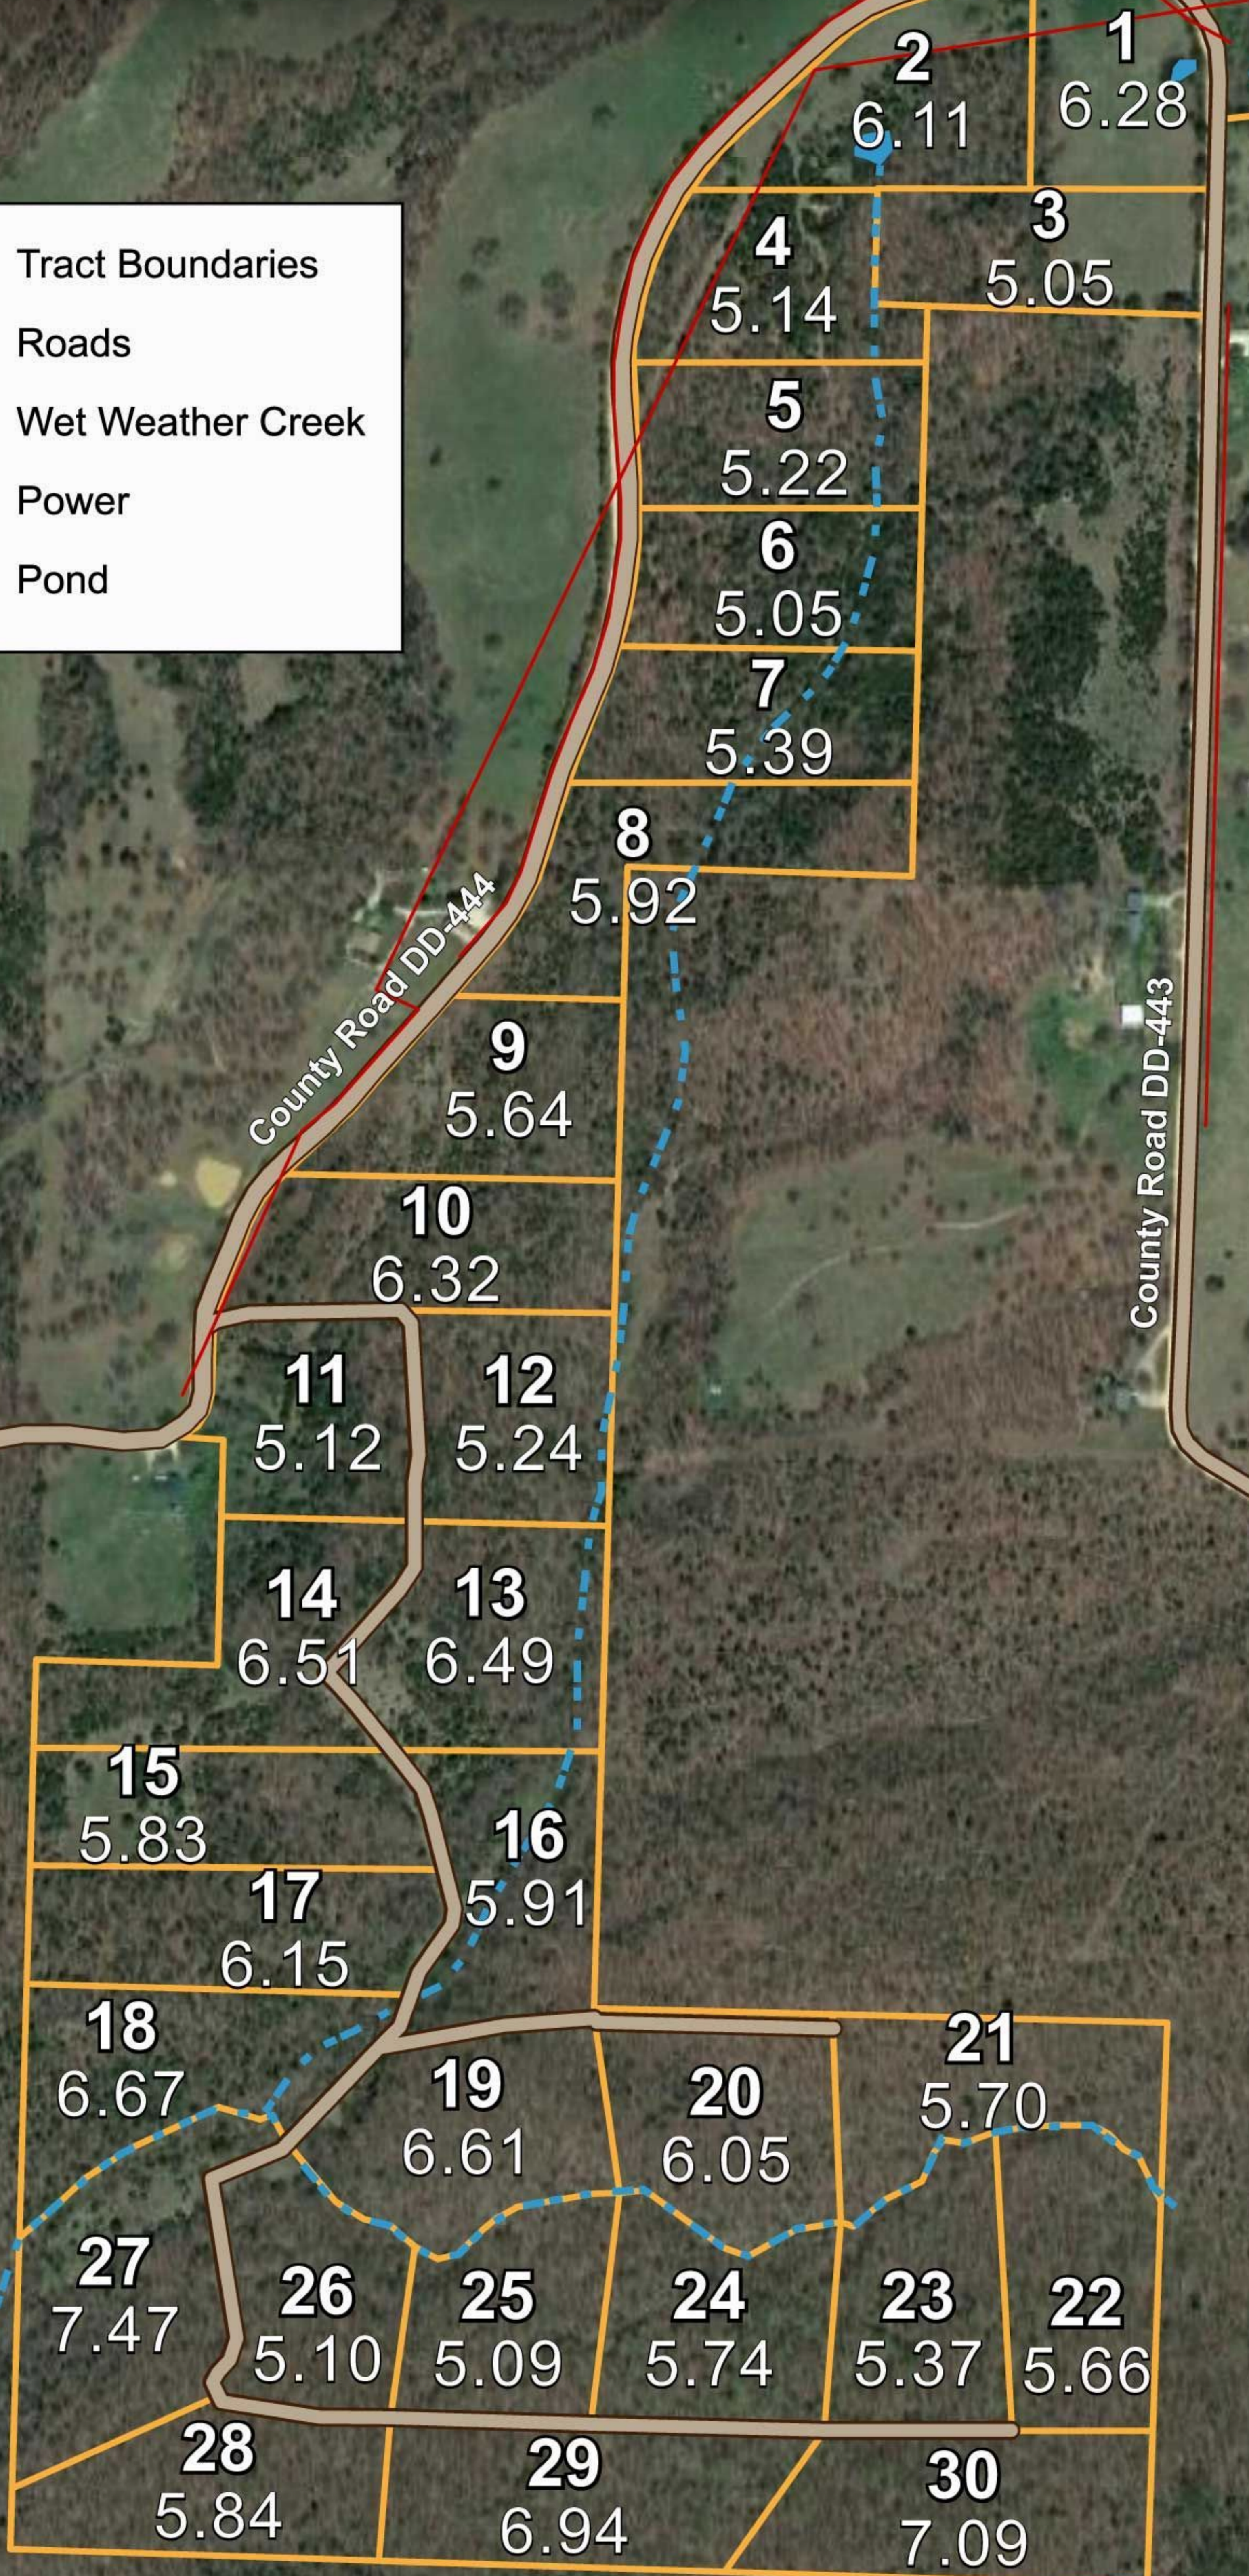

# CROSSROADS

LEGACY ONLINE LAND

-  Tract Boundaries
-  Roads
-  Wet Weather Creek
-  Power
-  Pond

Call Thad @ 469-667-7228  
for Information