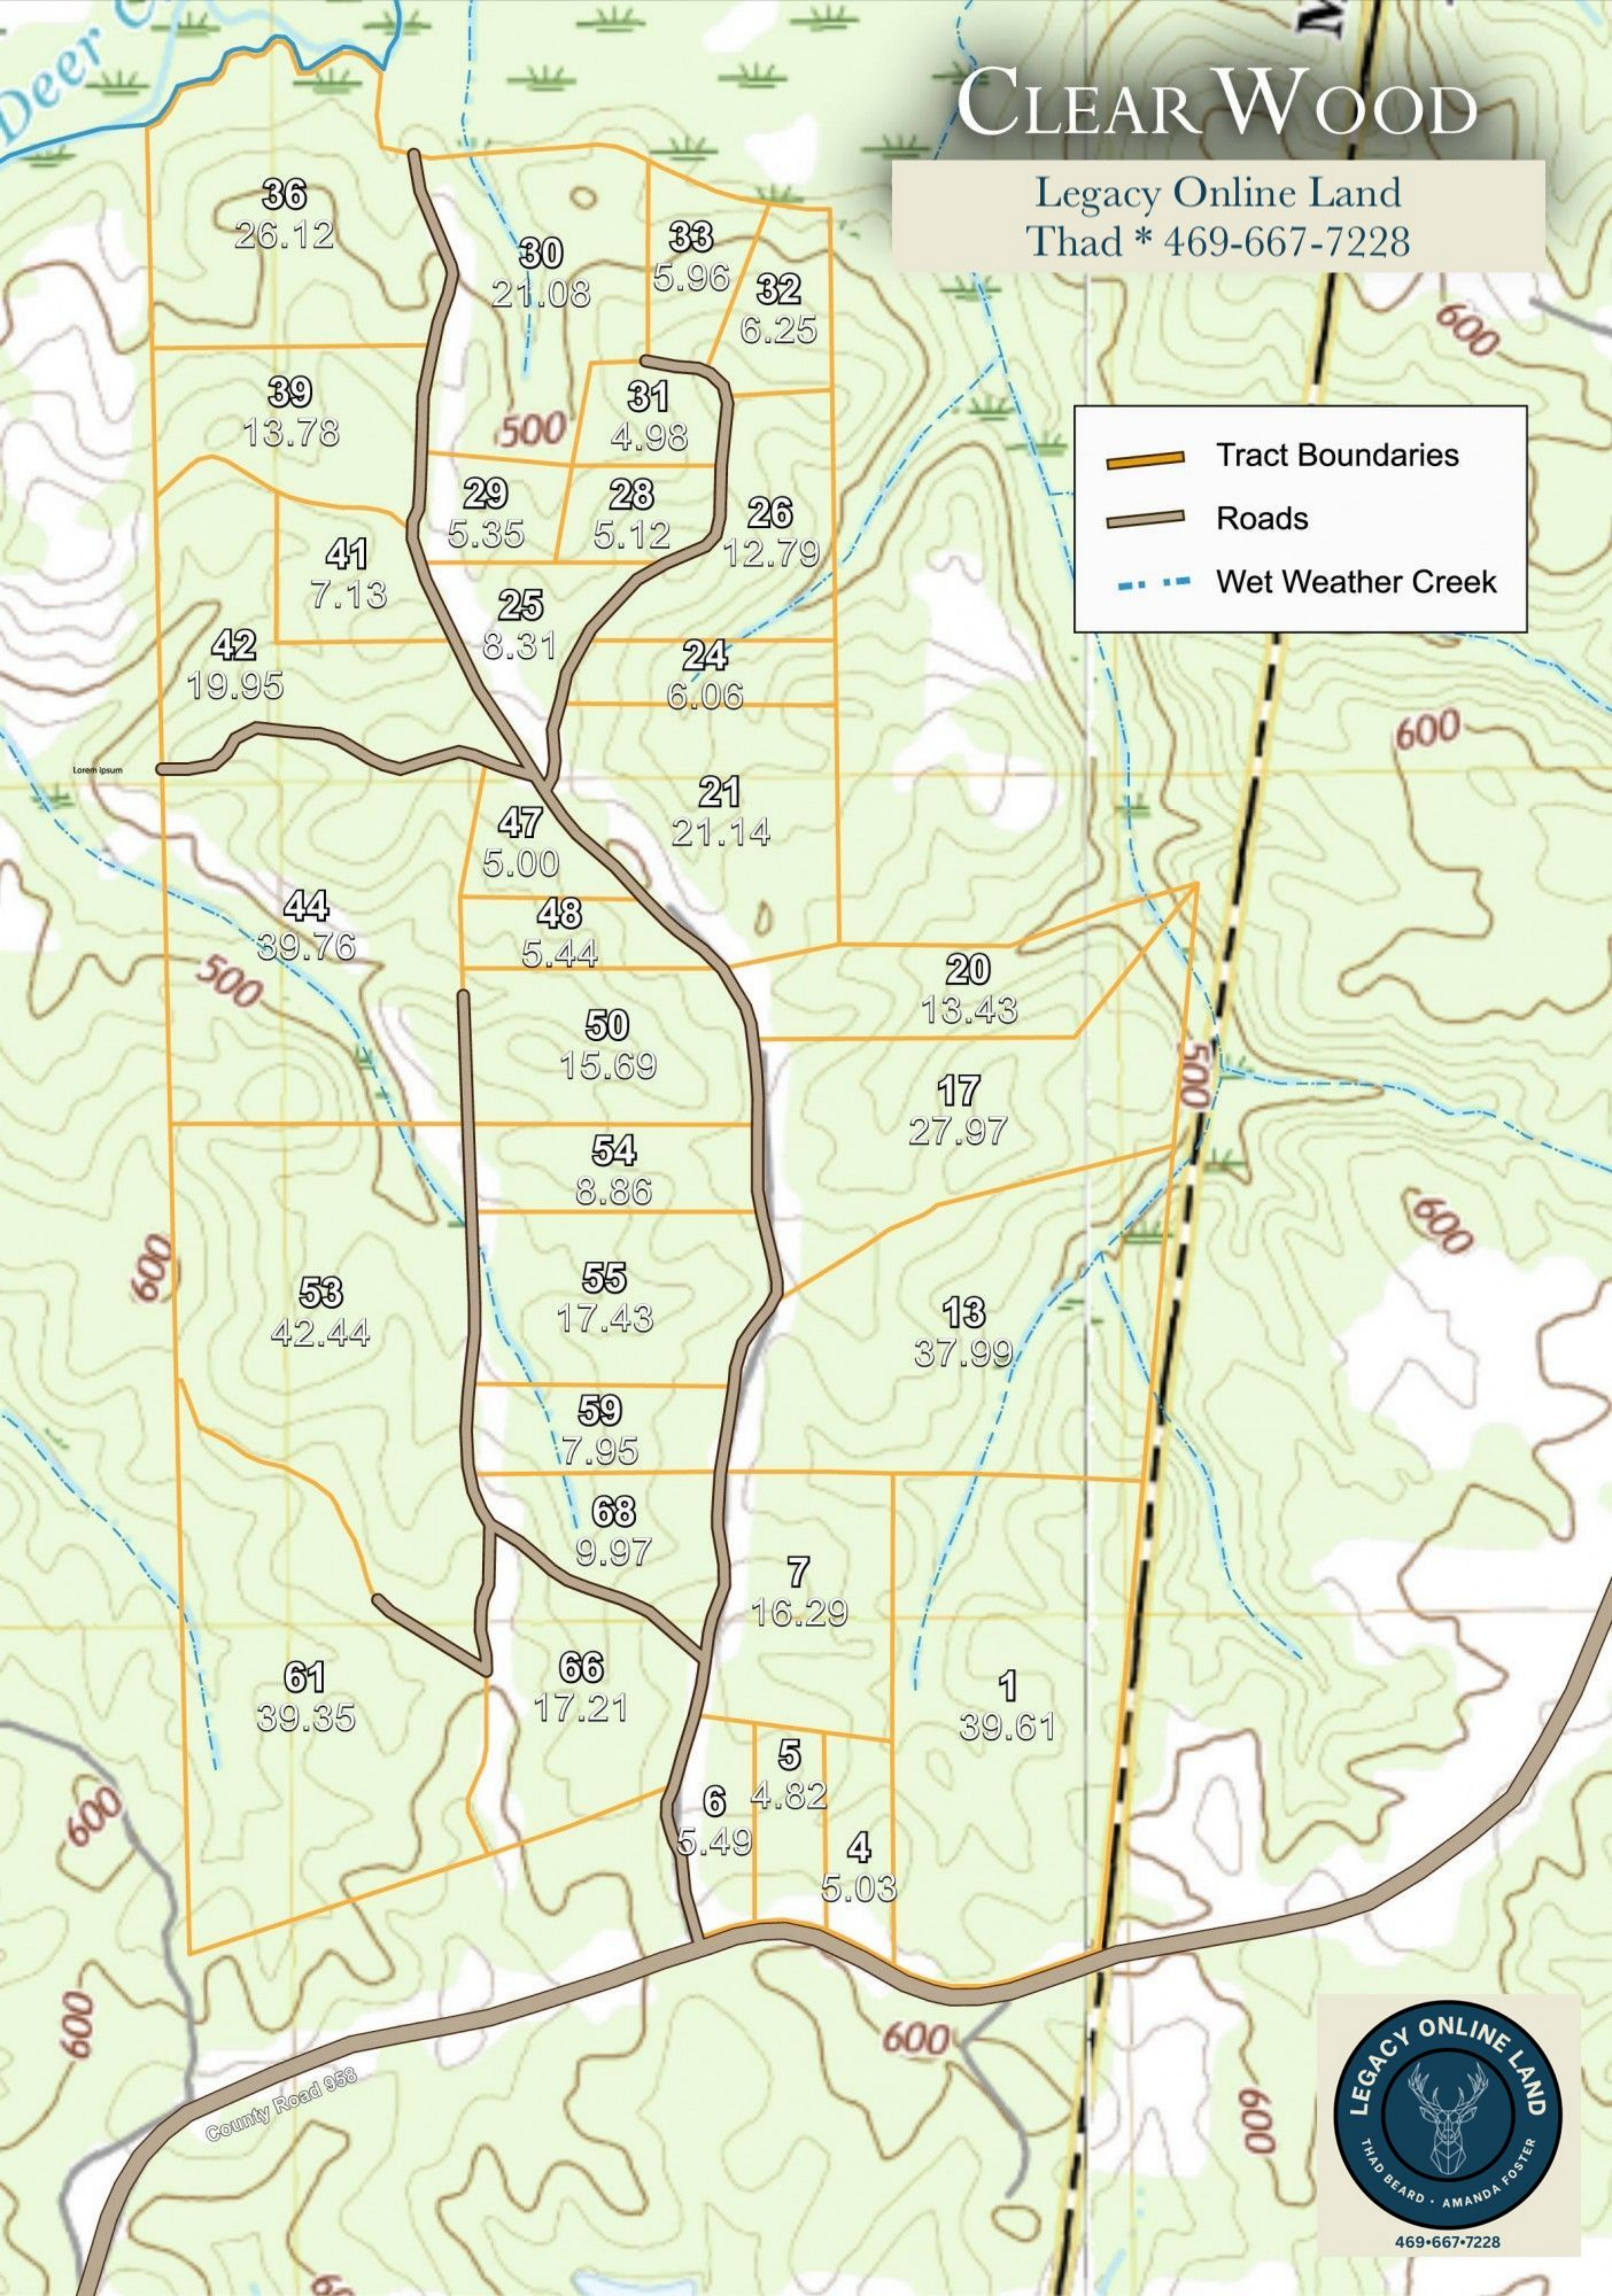

CLEAR WOOD

Legacy Online Land
Thad * 469-667-7228

-  Tract Boundaries
-  Roads
-  Wet Weather Creek

469-667-7228