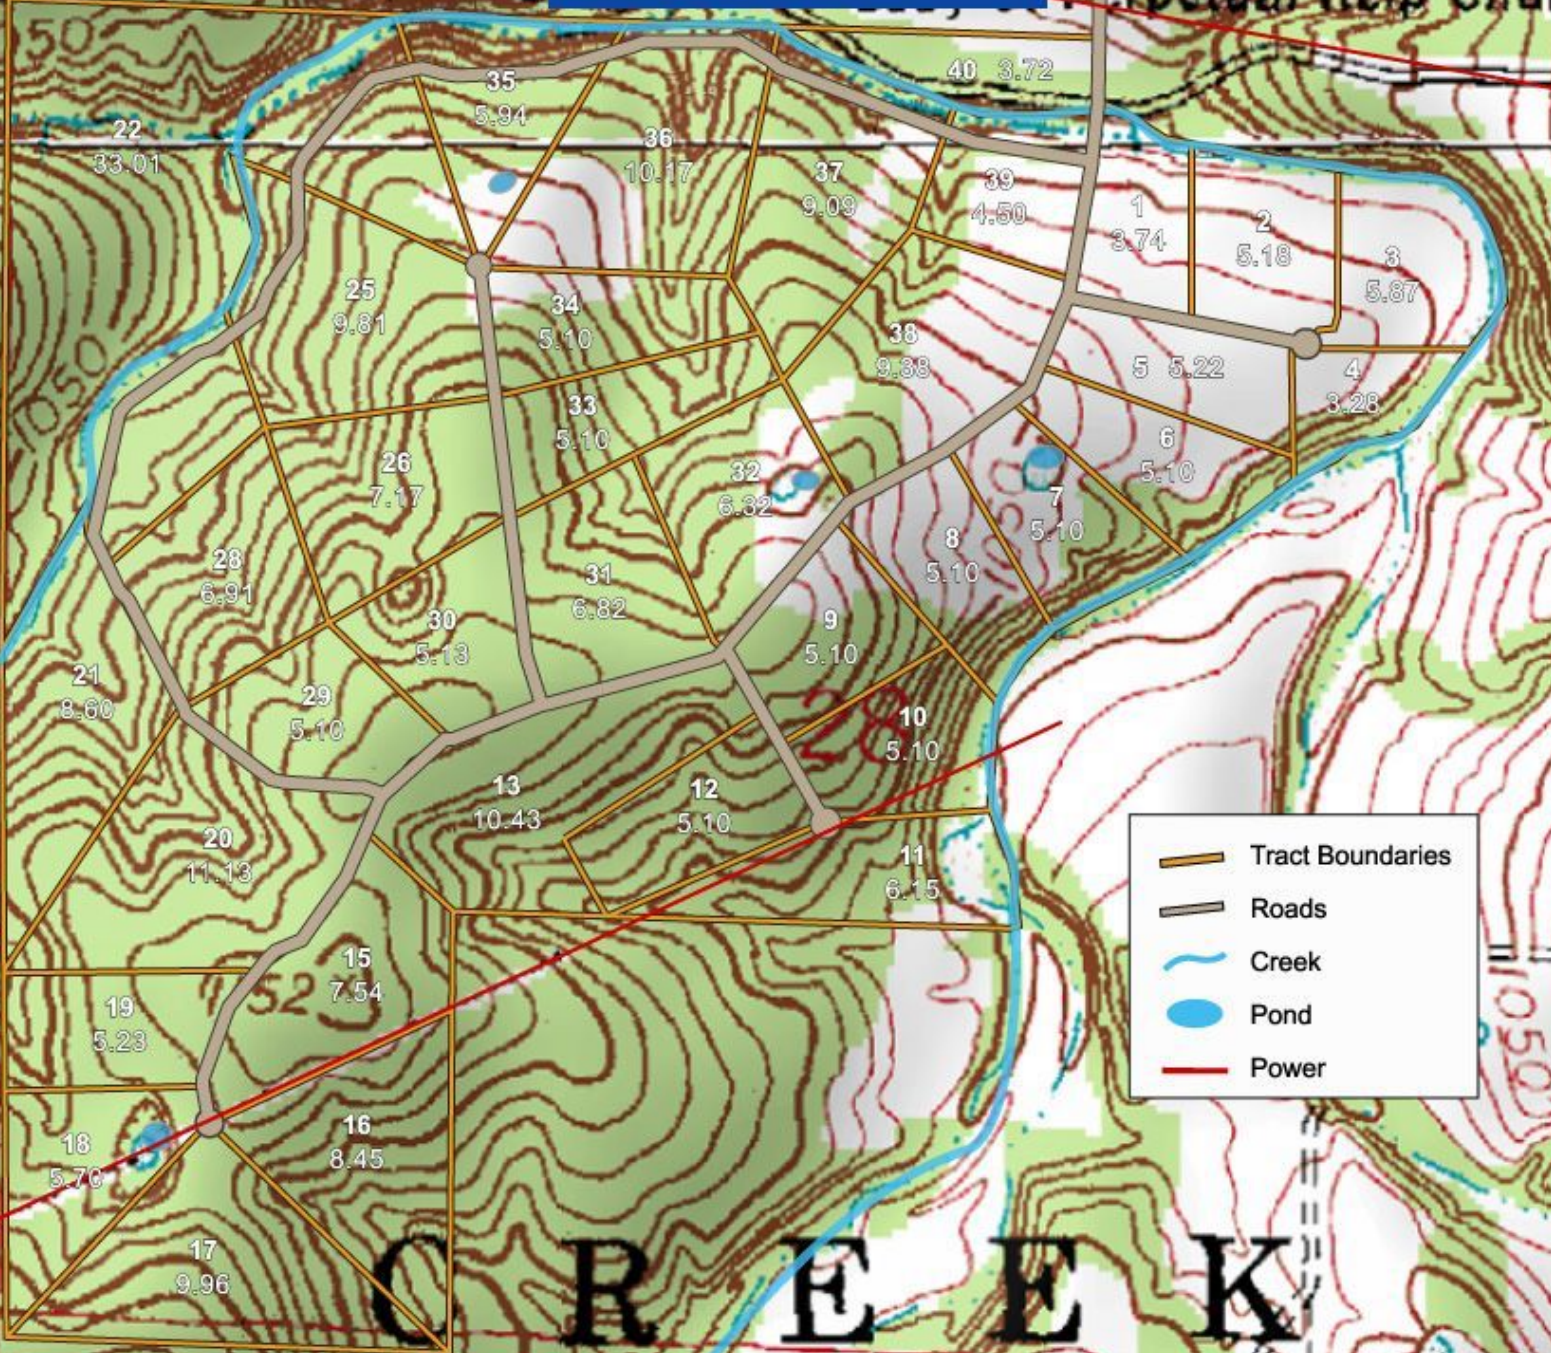

CEDAR RIDGE RANCH

Legacy Online Land
Amanda Foster
972-836-7858

Perpetual Help Church

State Route K

	Tract Boundaries
	Roads
	Creek
	Pond
	Power

CREEK