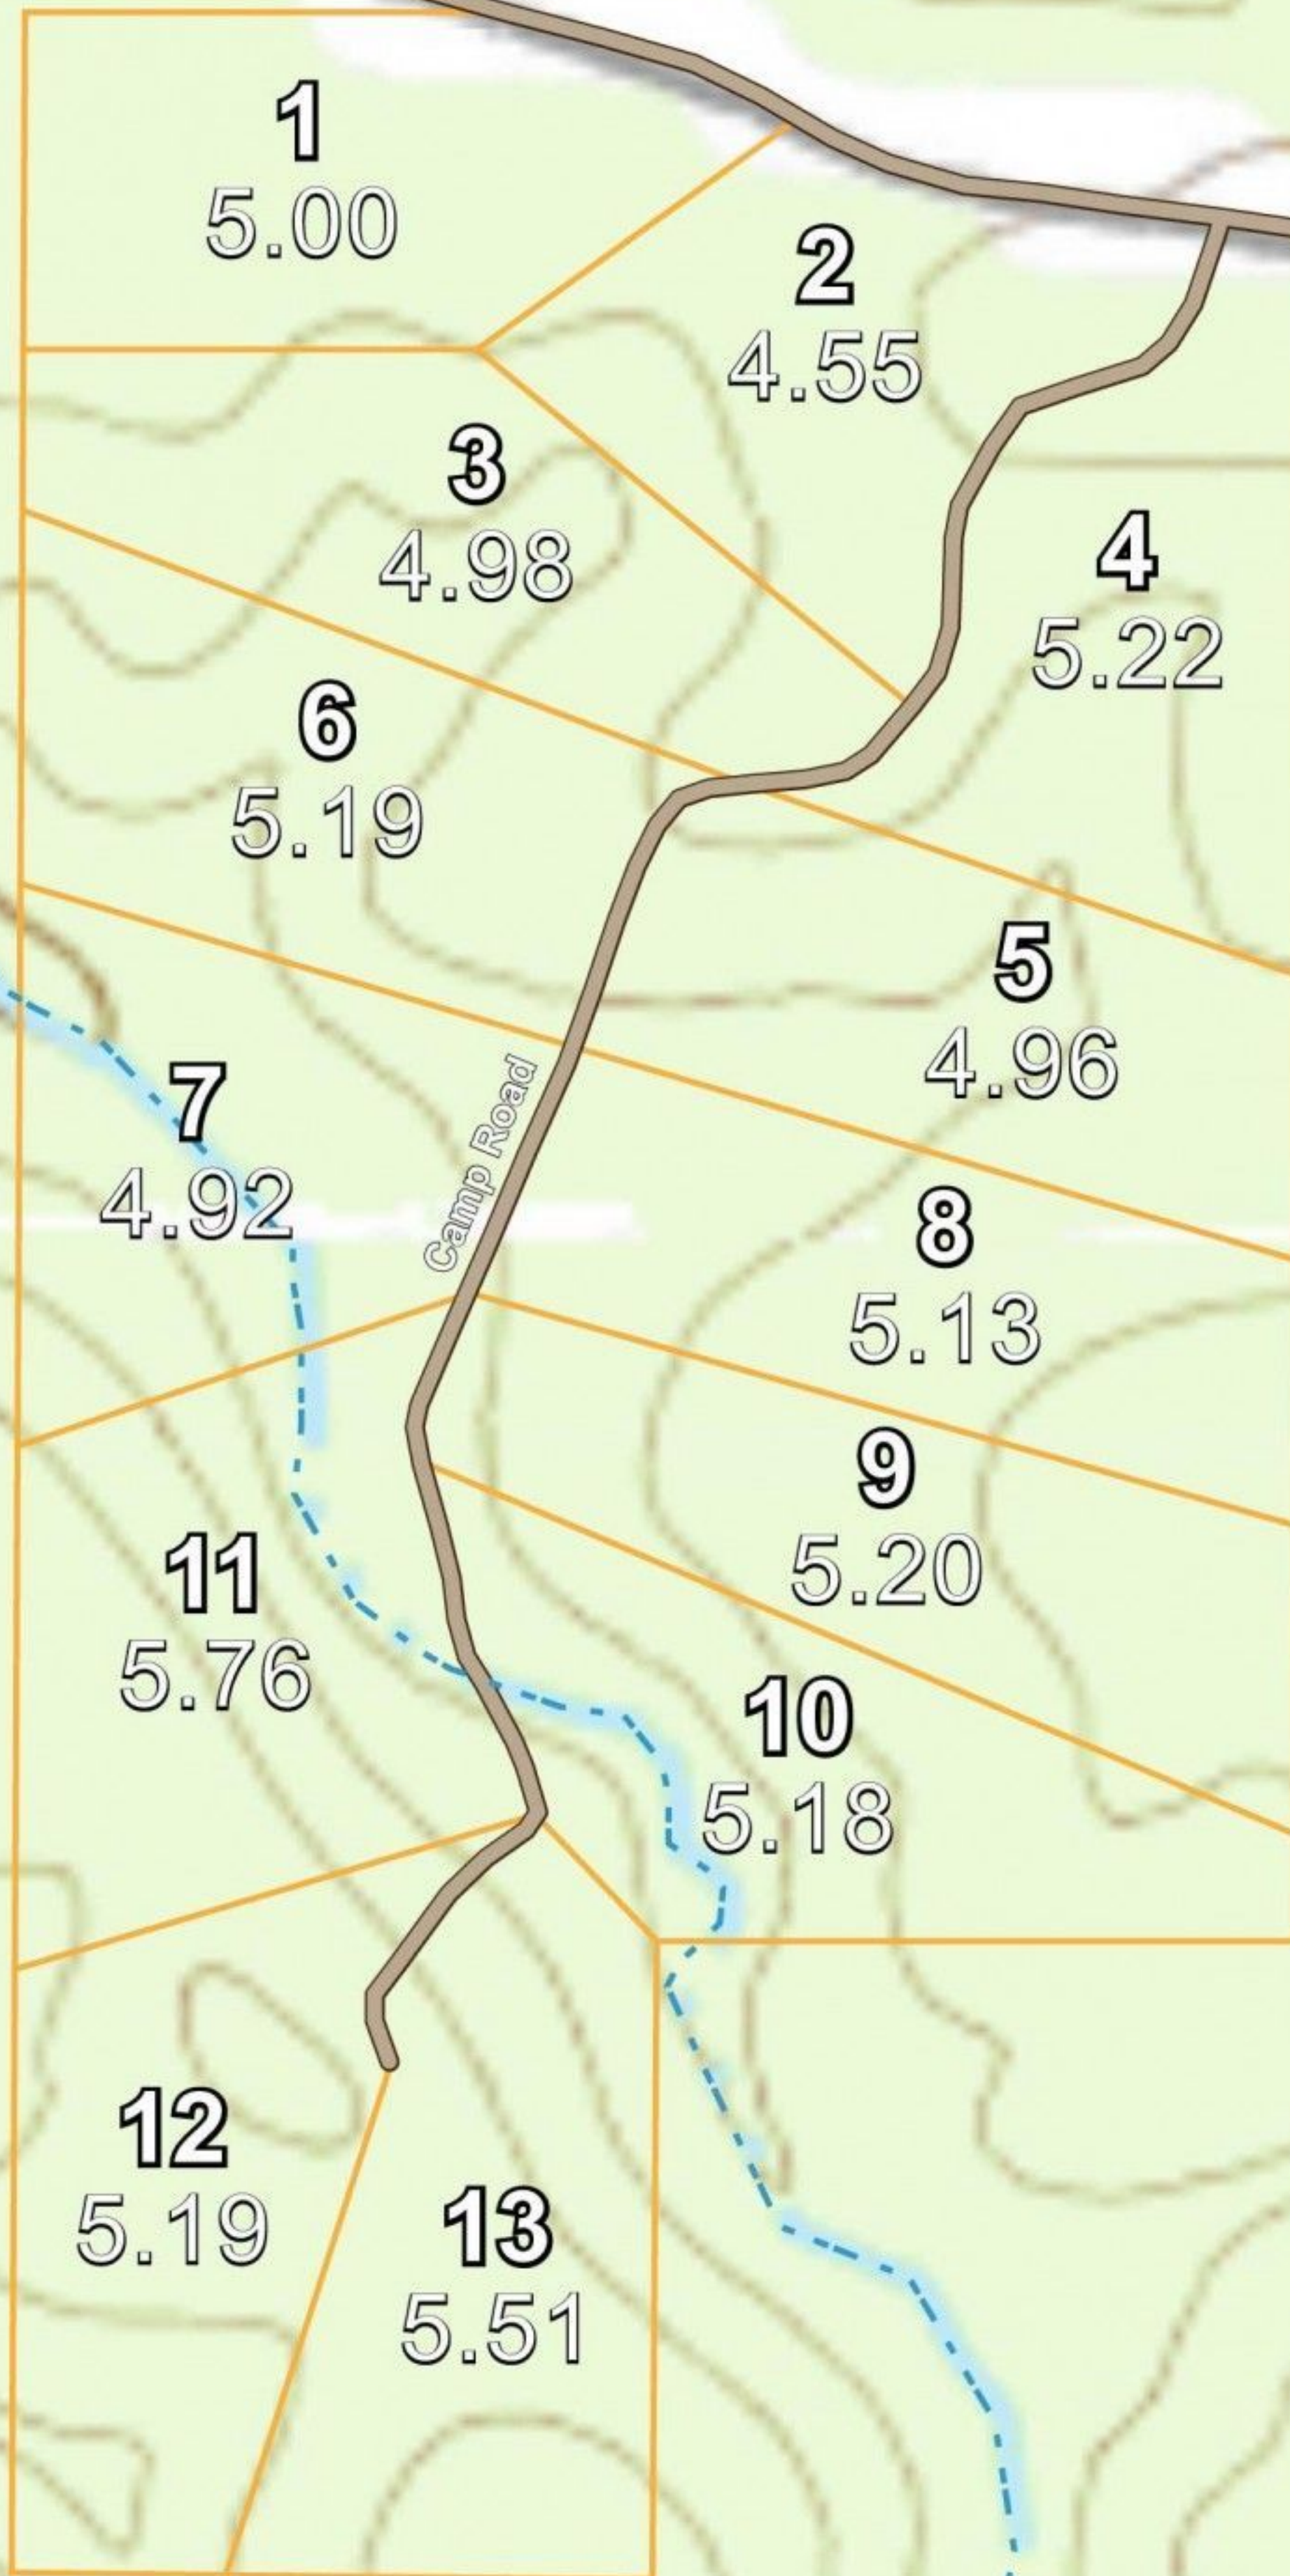

CARTER'S CROSSING

Legacy Online Land

- Tract Boundaries
- Roads
- Wet Weather Creek
- Power

Call Thad @ 469-667-7228
for Information