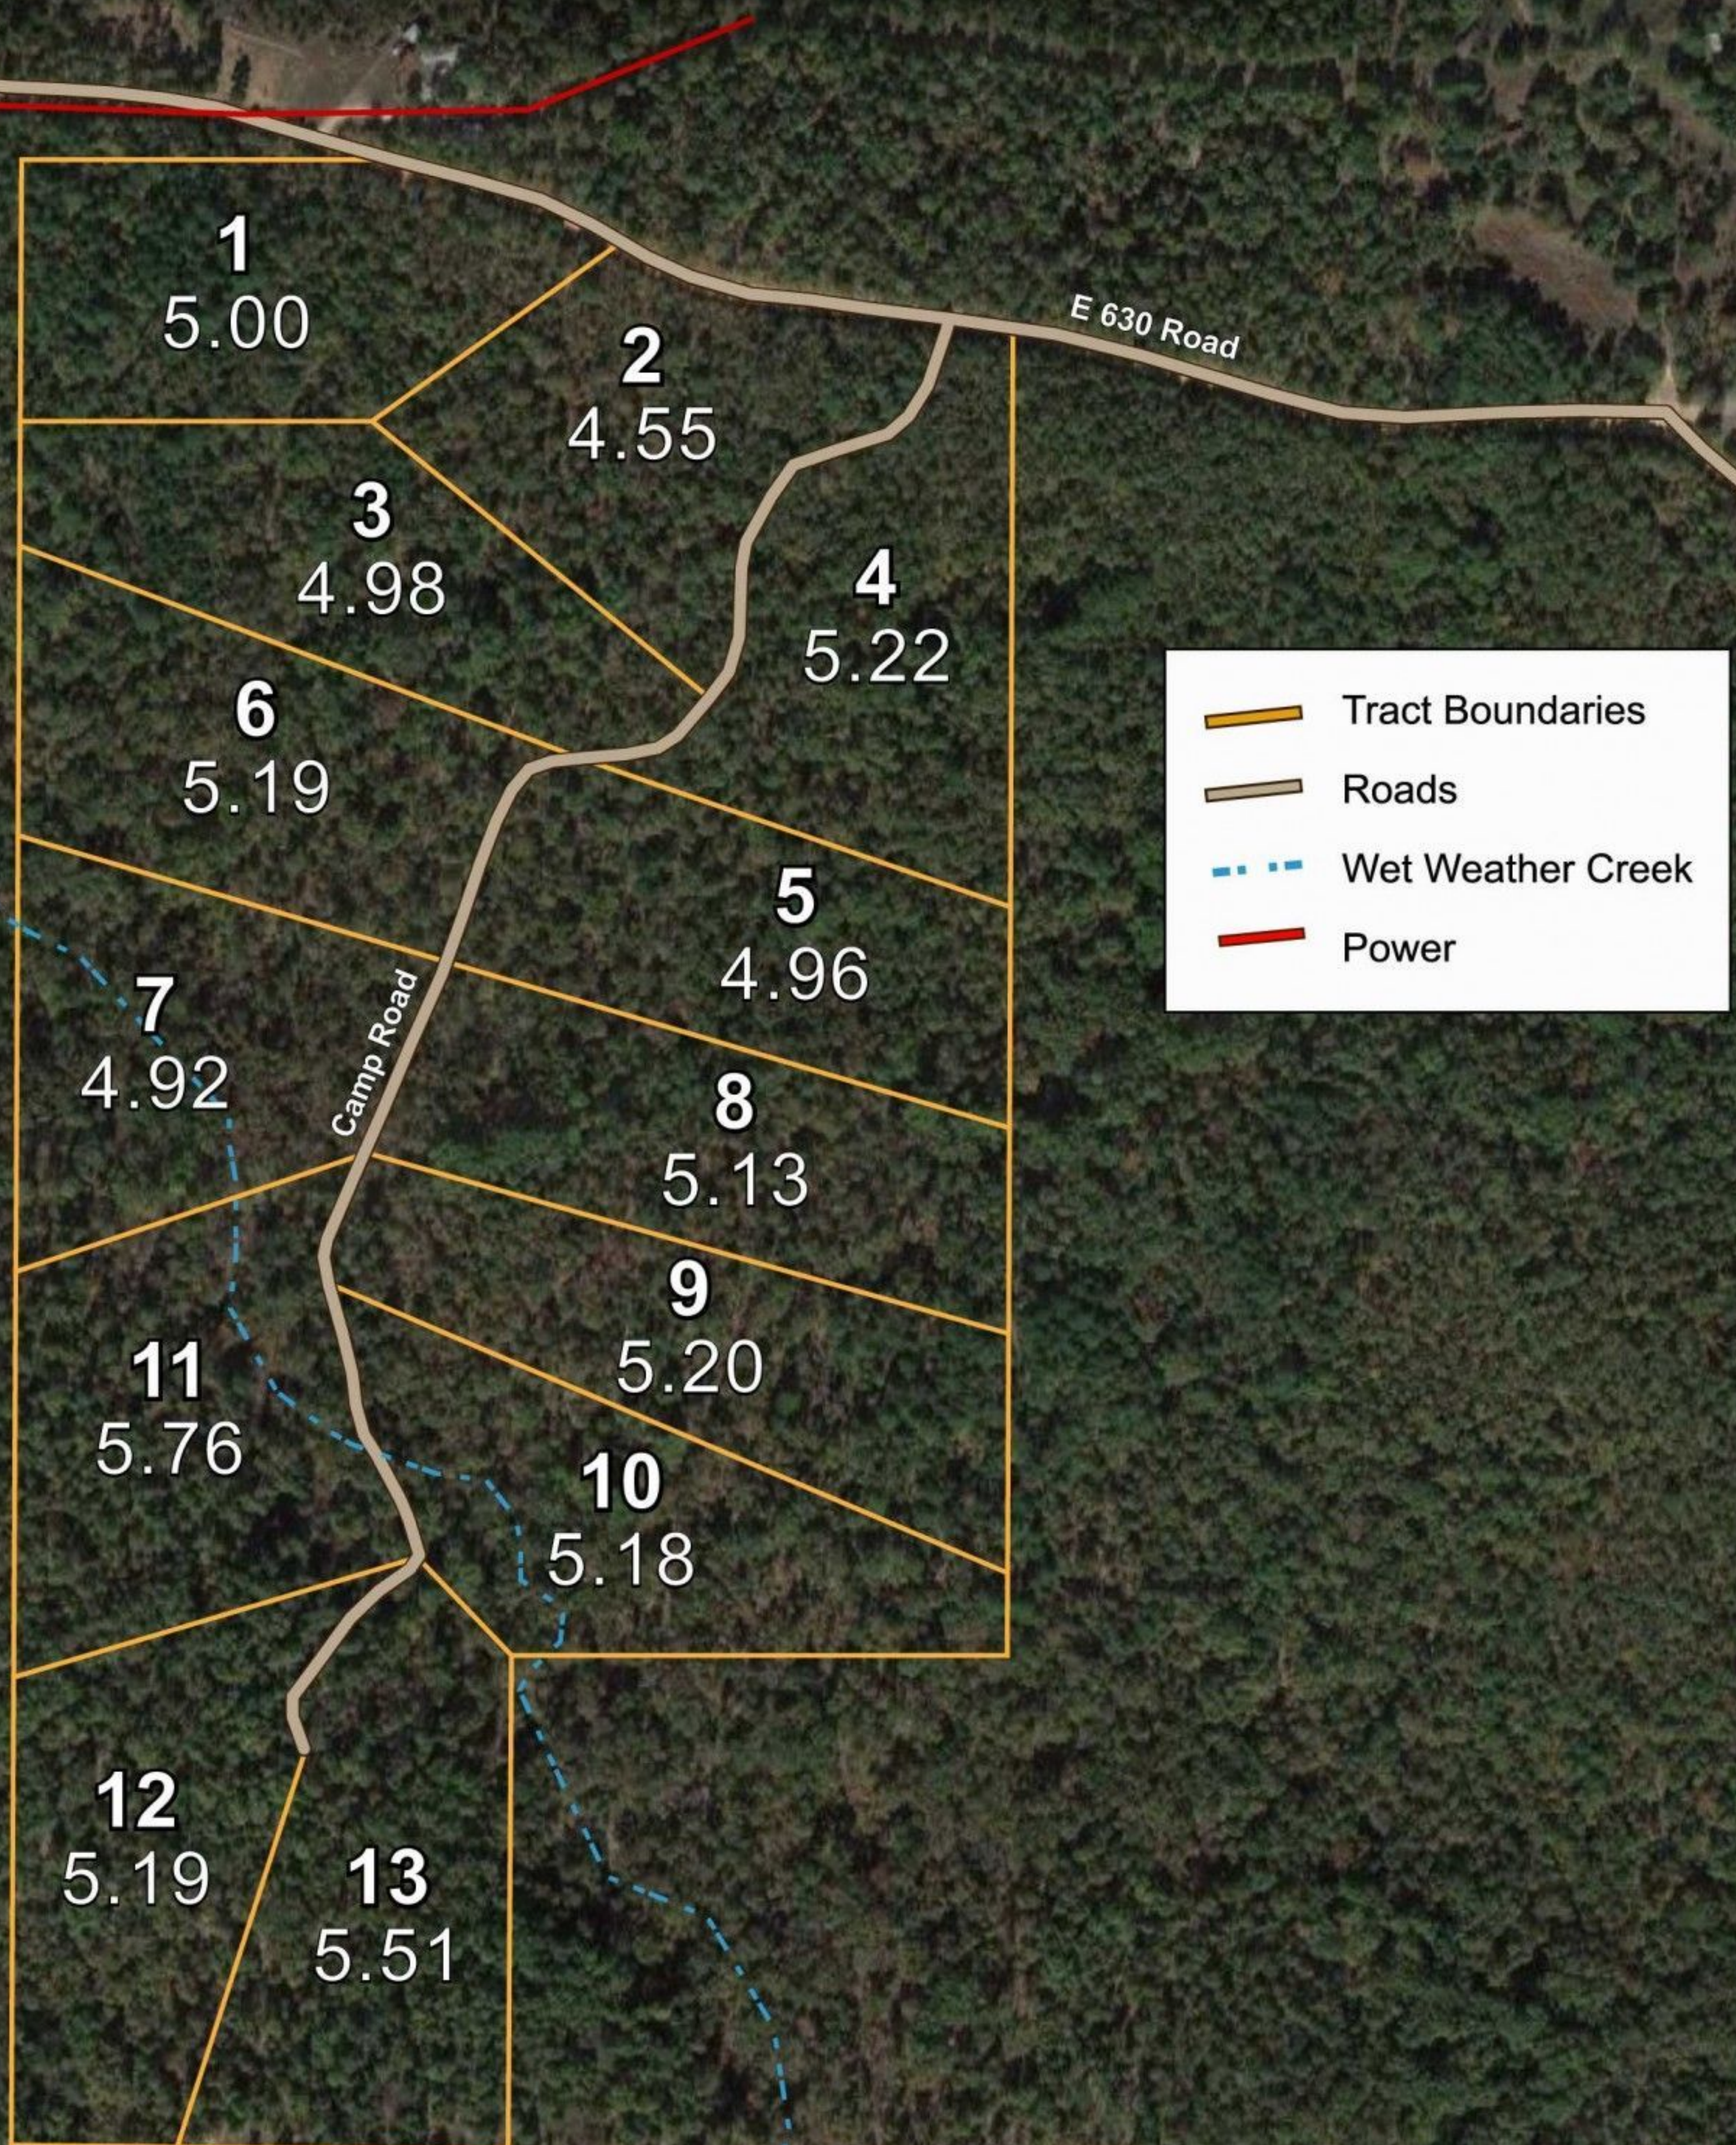

CARTER'S CROSSING

Legacy Online Land

Call Thad @ 469-667-7228
for Information