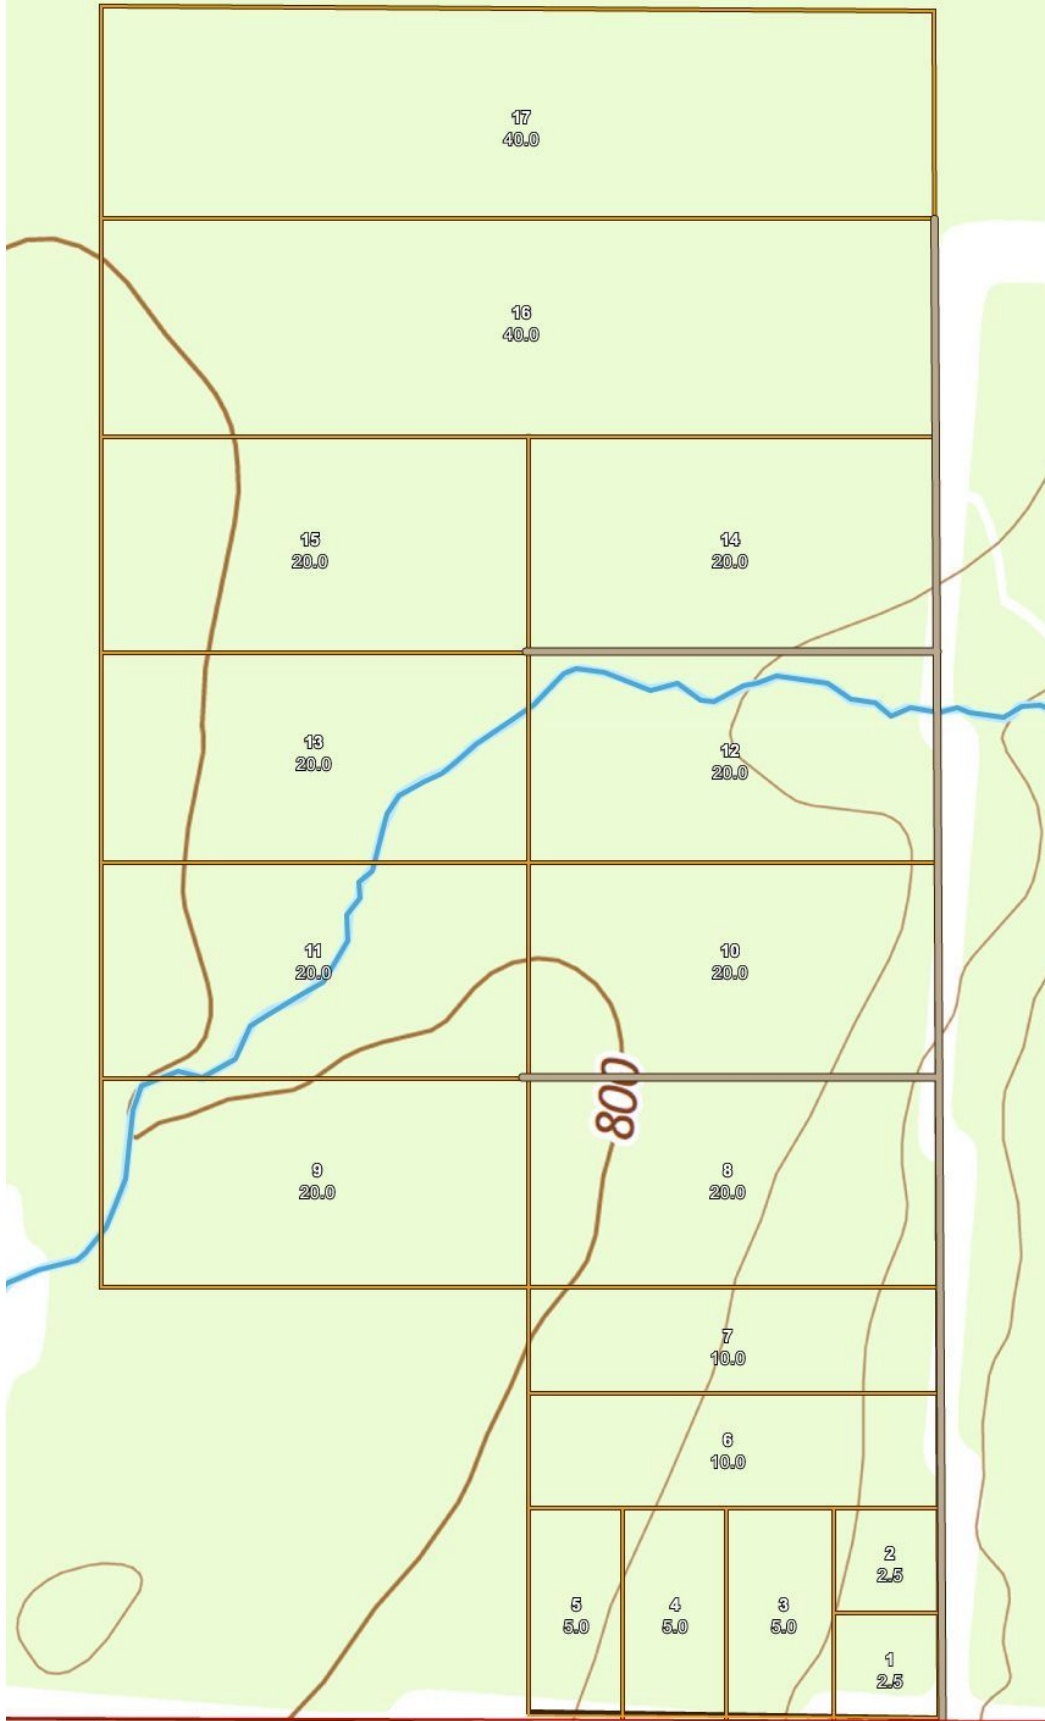

# ABBY POINT

Legacy Online Land

Call Thad @ 469-667-7228 for Information

- Tract Boundaries
- Roads
- Power
- Creek

Karschney

Koski