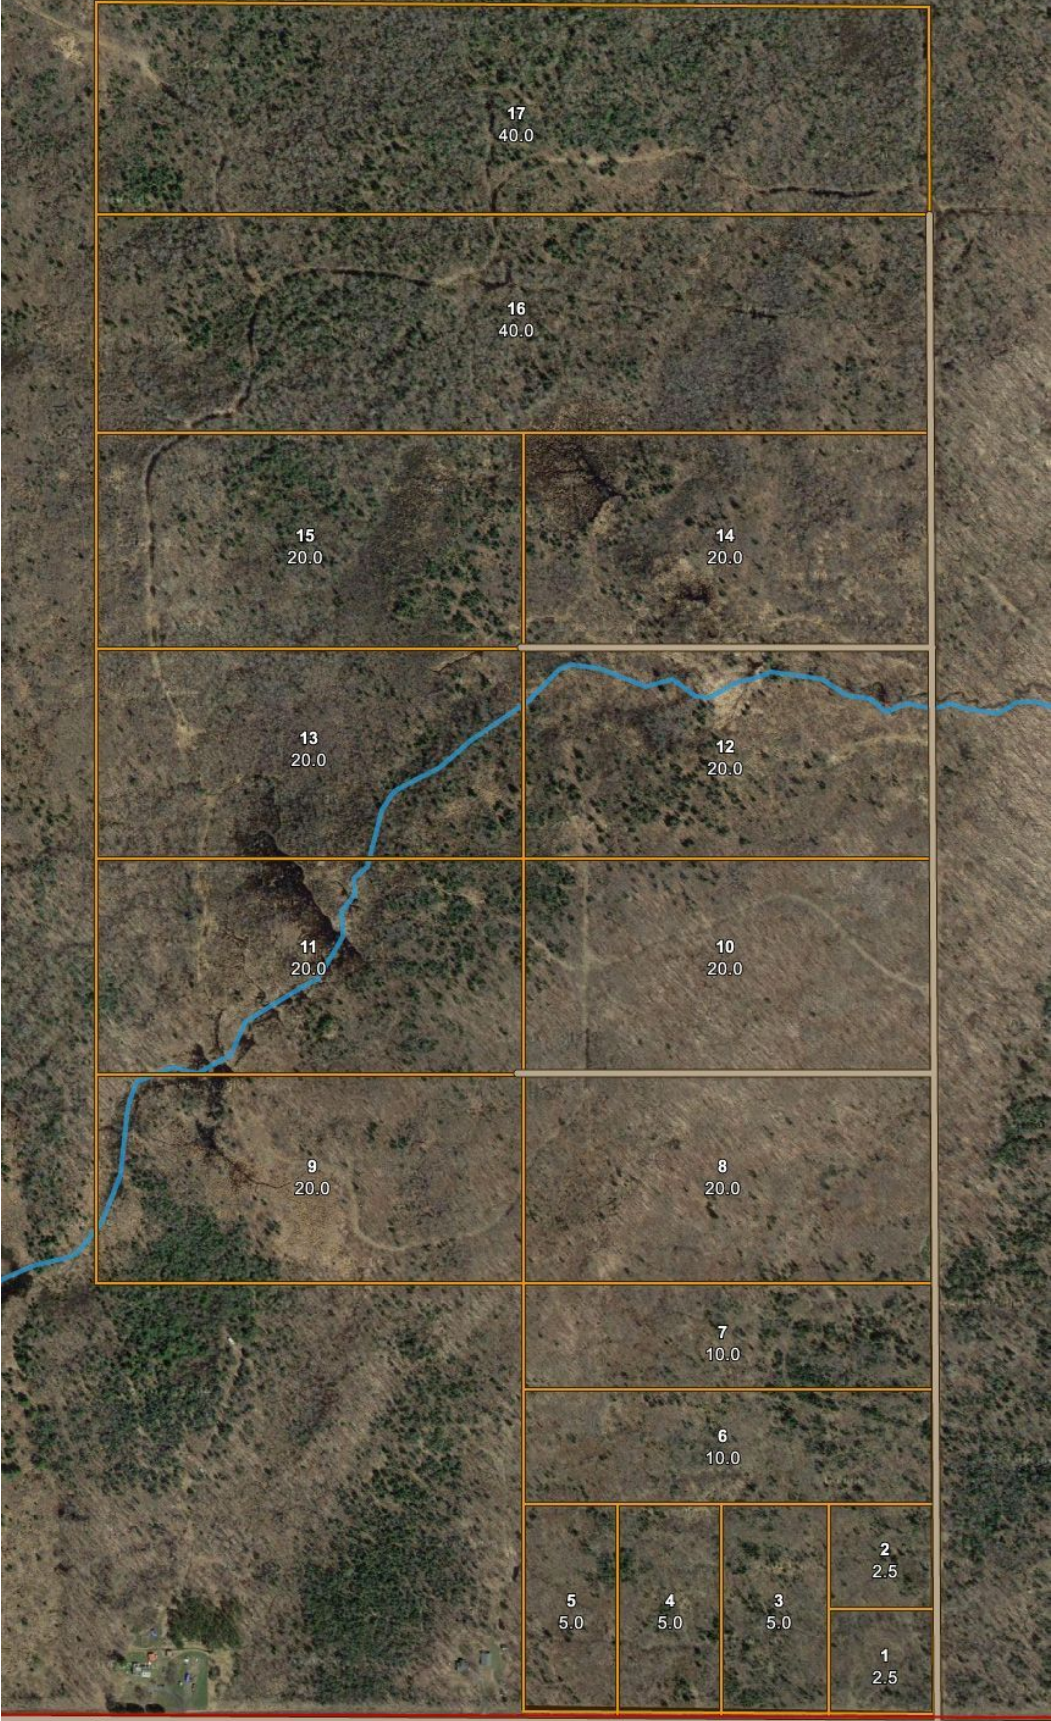

ABBY POINT

Legacy Online Land

Call Thad @ 469-667-7228 for Information

- Tract Boundaries
- Roads
- Power
- Creek

Karschney

Koski