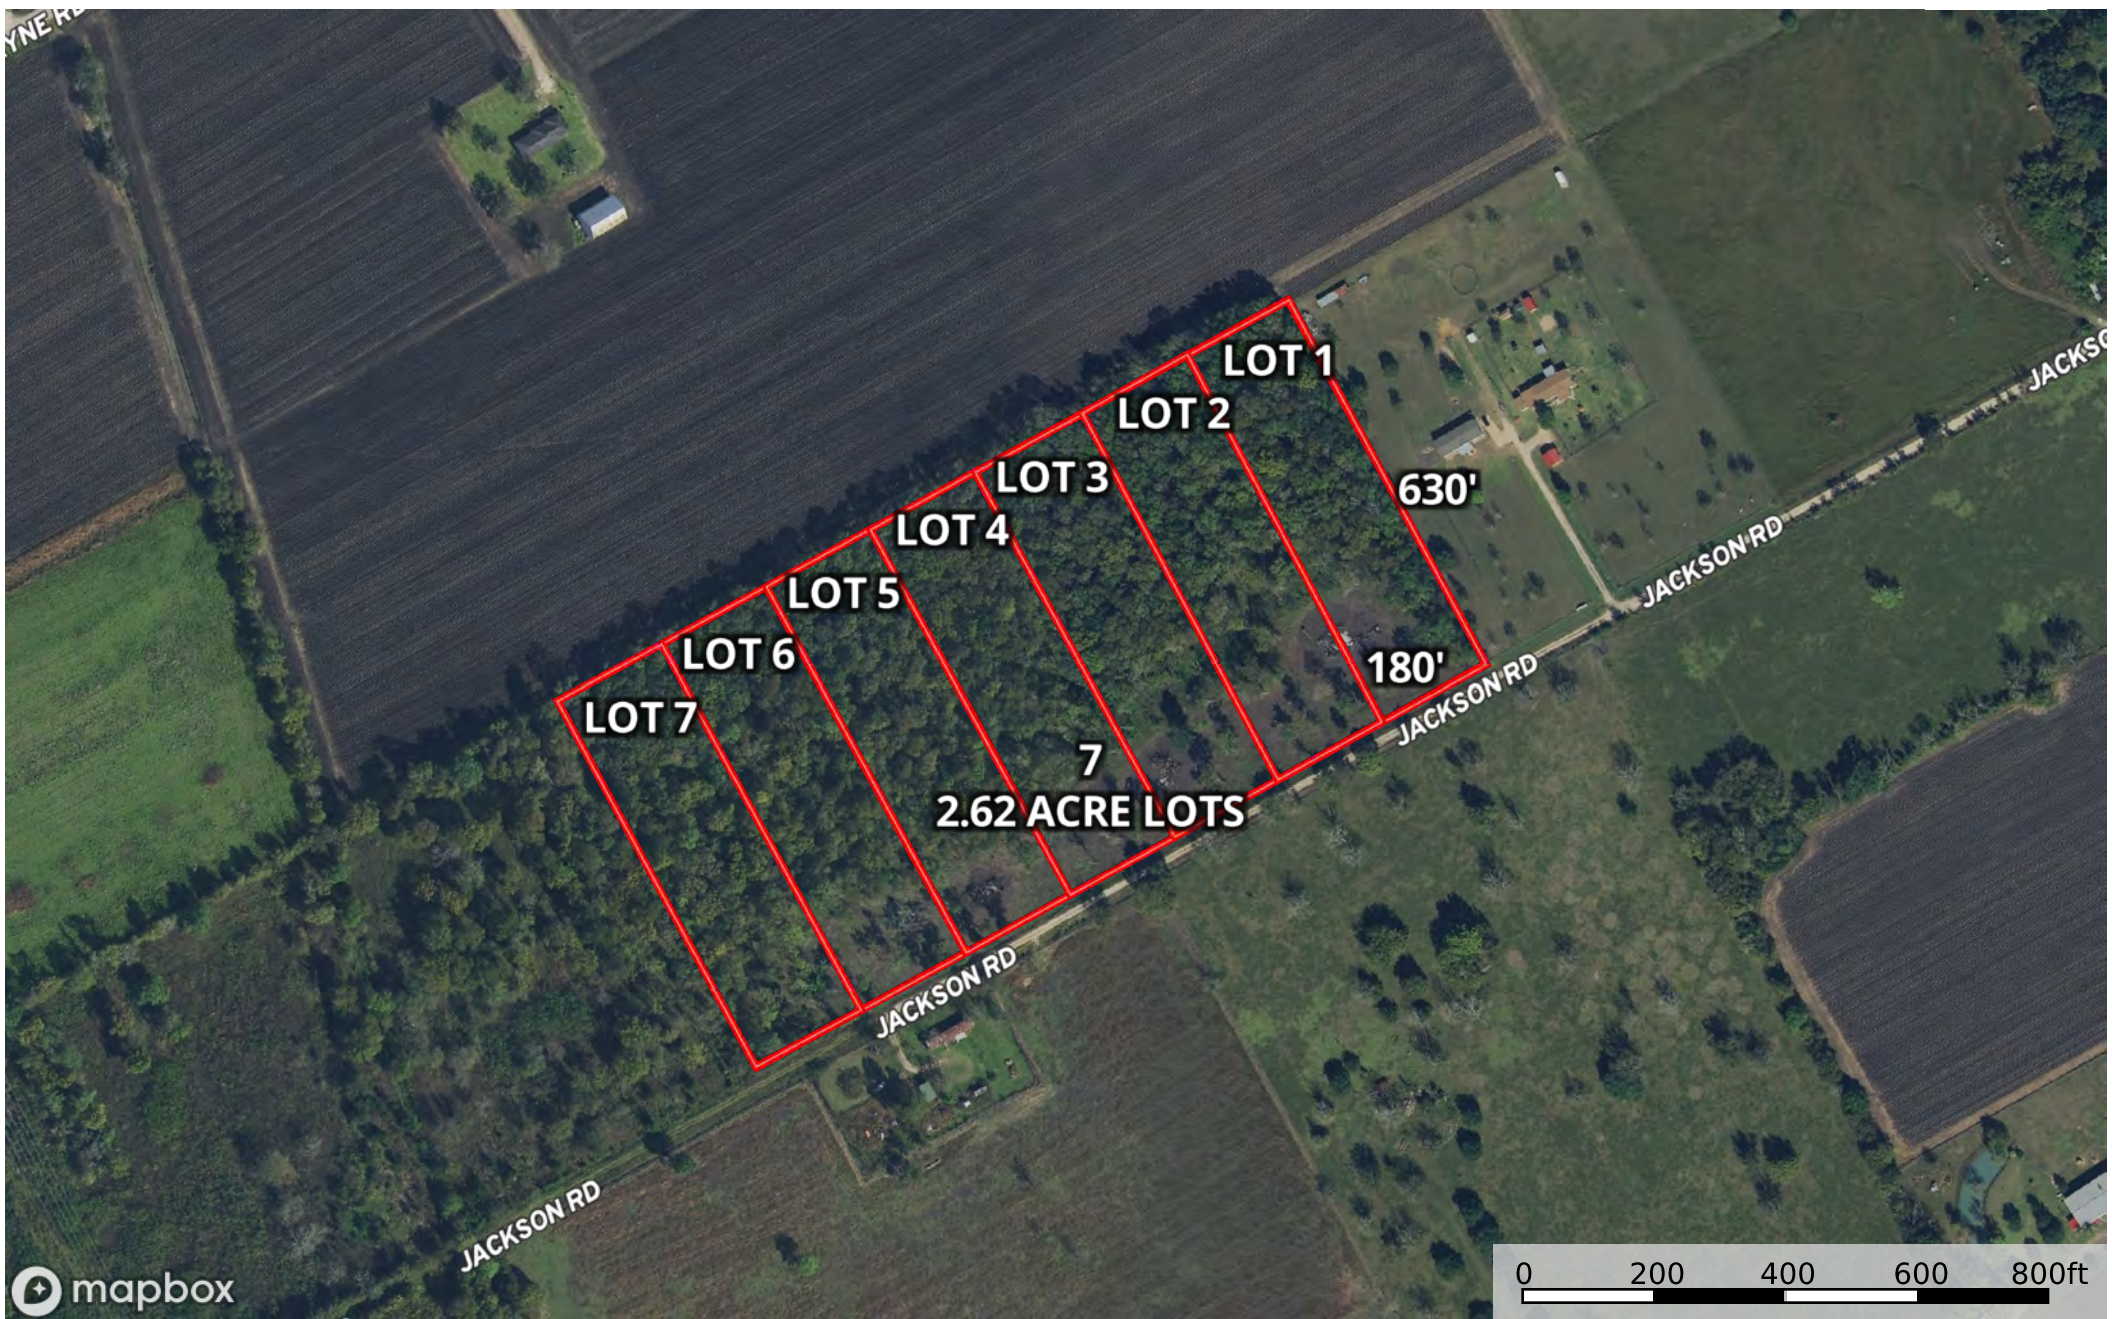

00 CR 136 Wharton Preliminary Plat
Wharton County, Texas, 17.63 AC +/-

Boundary

RBros LP

The information contained herein was obtained from sources deemed to be reliable. MapRight Services makes no warranties or guarantees as to the completeness or accuracy thereof.