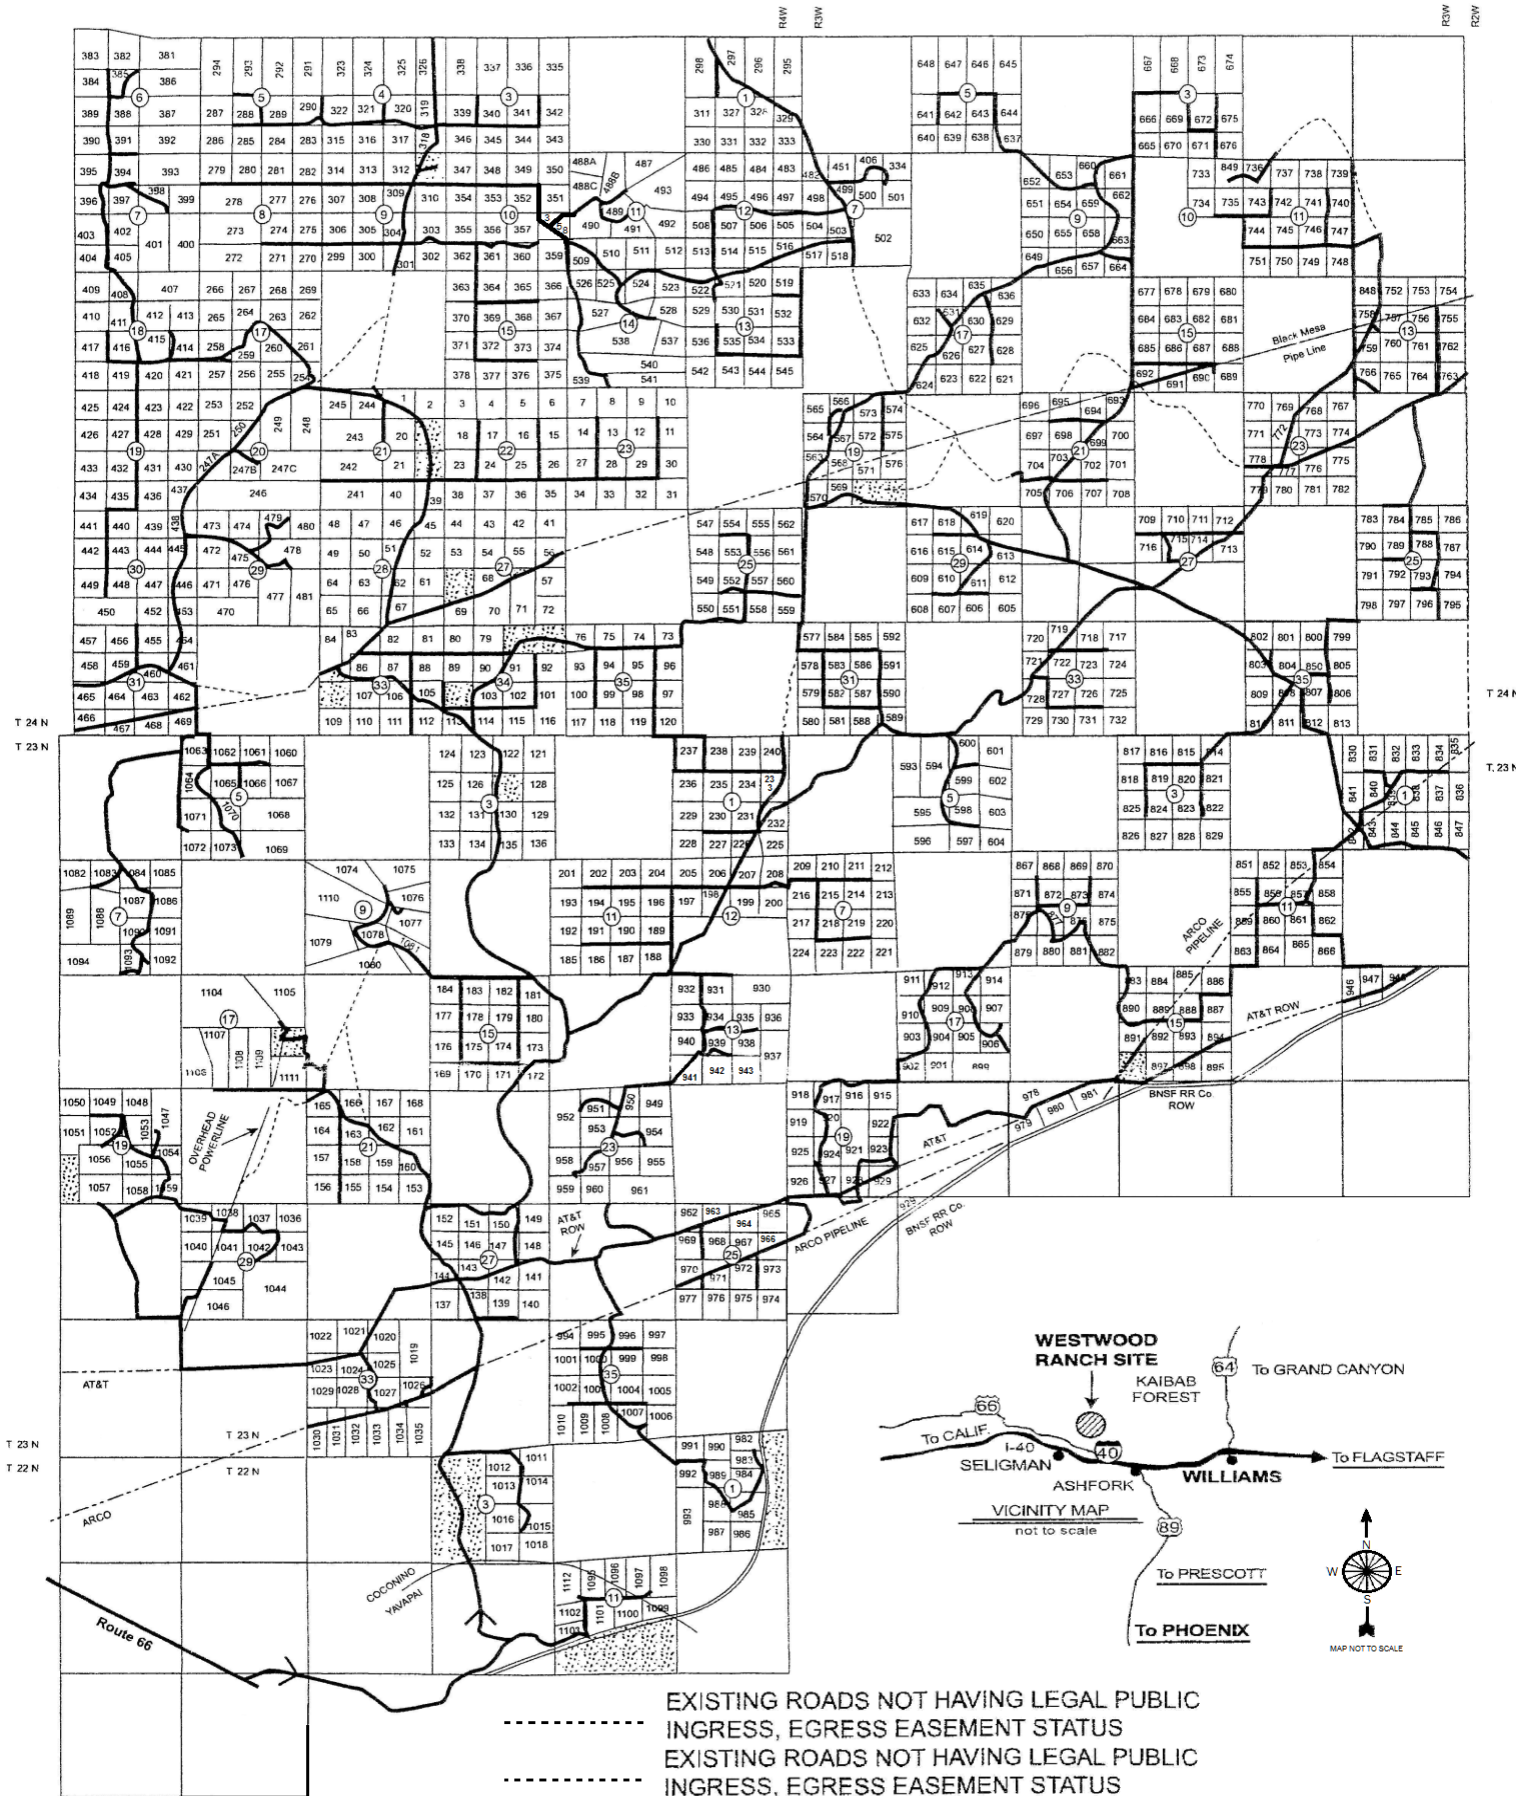

WESTWOOD RANCHES

LEGAL ACCESS ROADS — PHASE I THROUGH IX

NOTE: This map is modified to correct a road error on the original map. Change @ Elk Horn, Martinez, Vahalla & Cowboy Ridge roads at lot# 358. Deonna Barraclough - May 2014