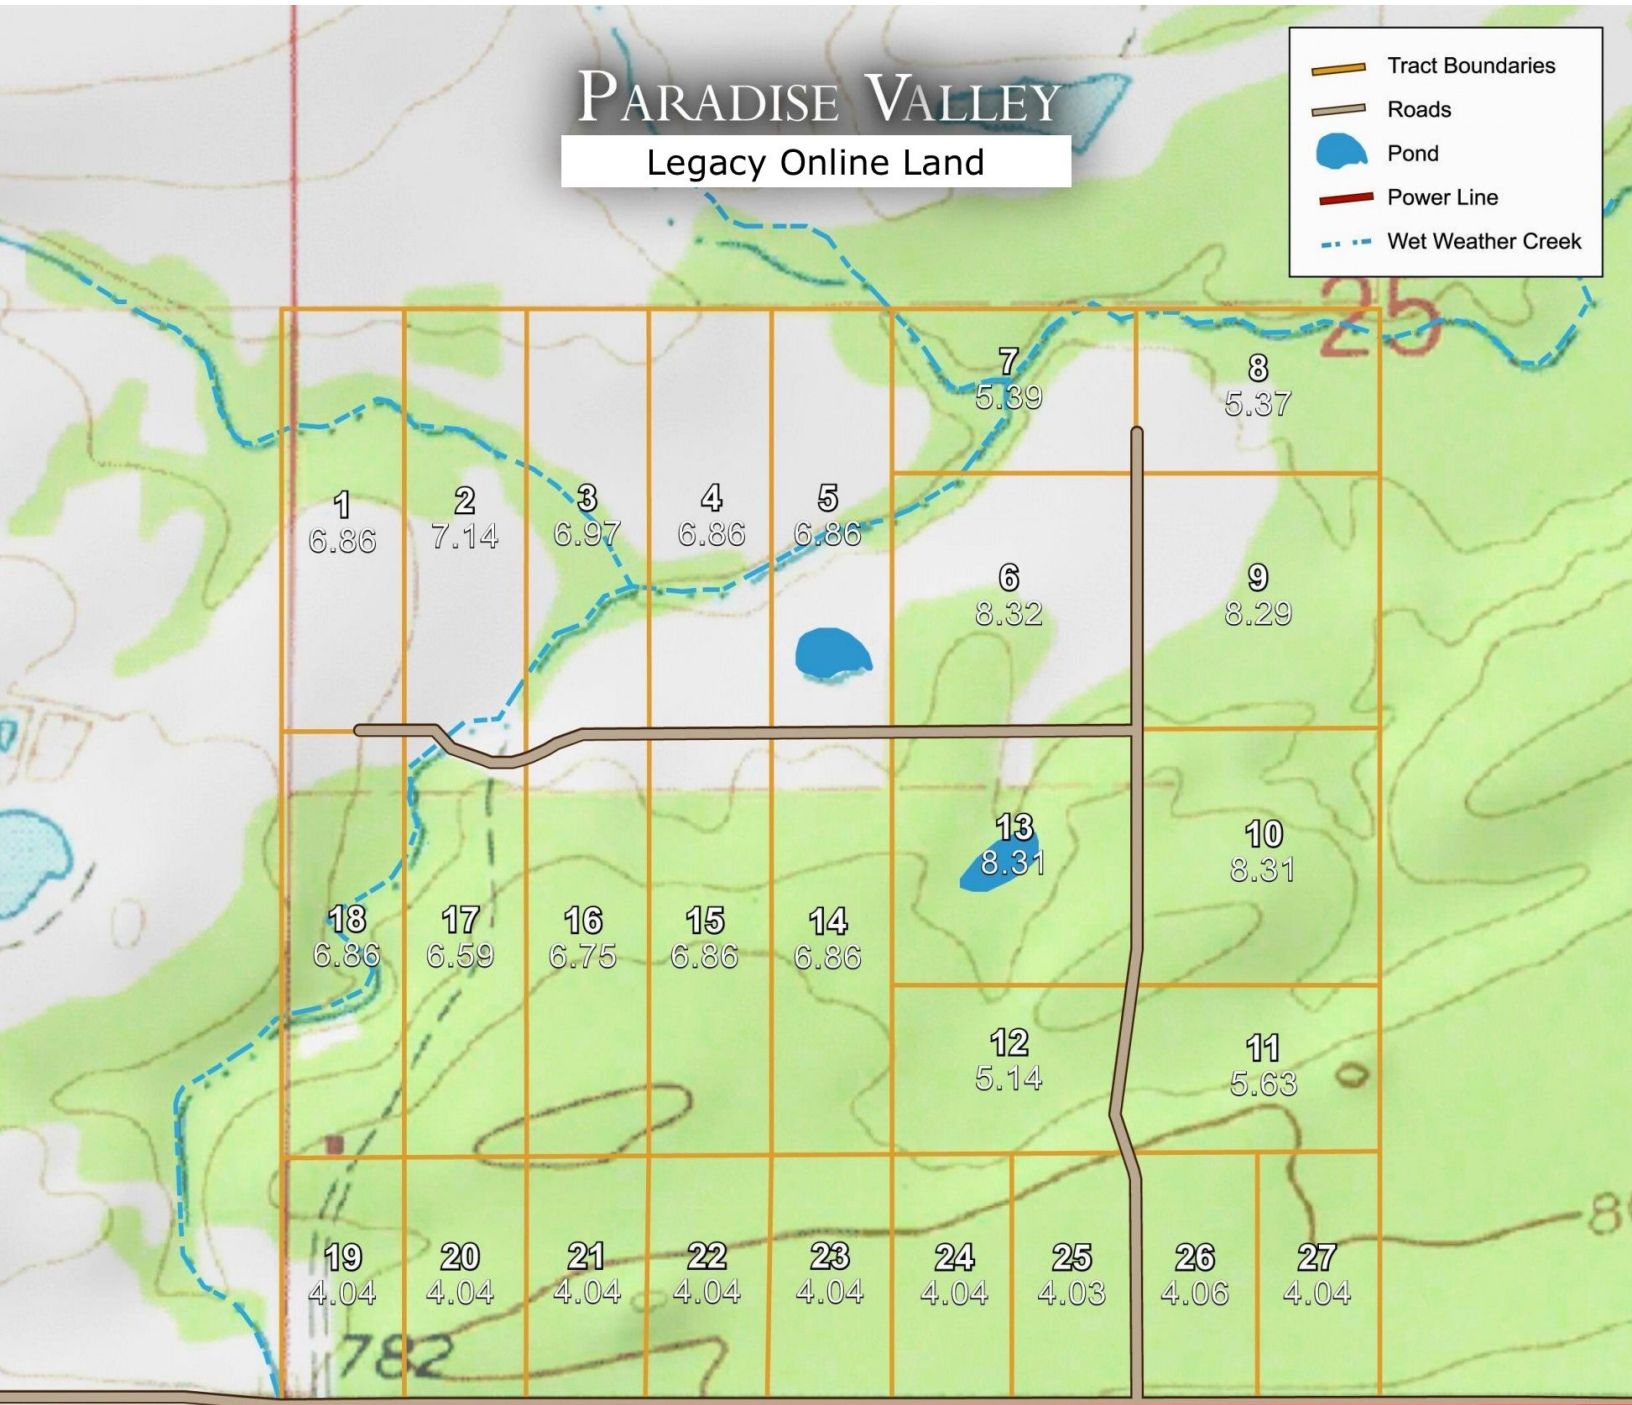

PARADISE VALLEY

Legacy Online Land

- Tract Boundaries
- Roads
- Pond
- Power Line
- Wet Weather Creek

E1400 Road