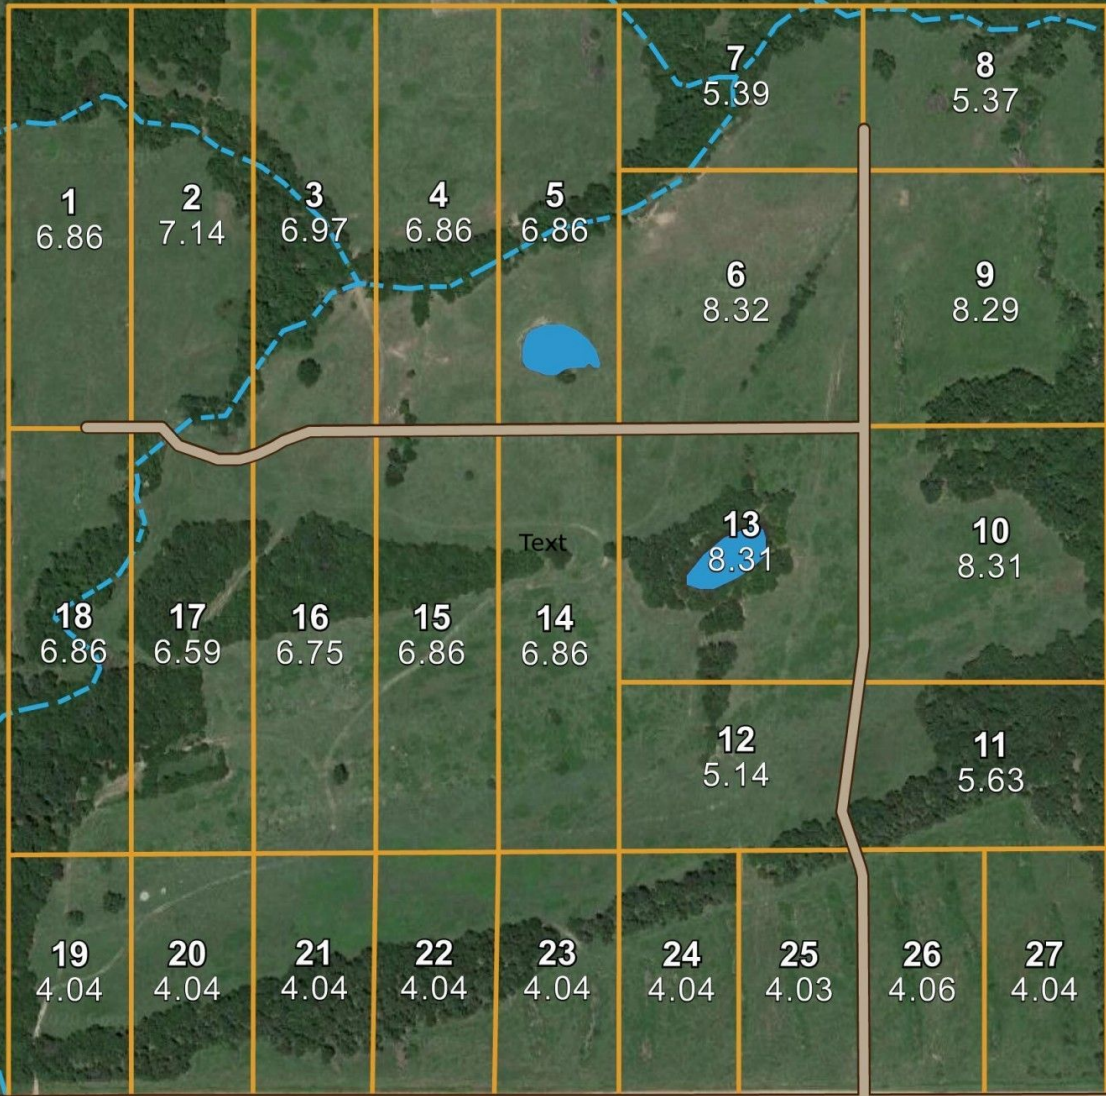

PARADISE VALLEY

Legacy Online Land

- Tract Boundaries
- Roads
- Pond
- Power Line
- Wet Weather Creek

E1400 Road