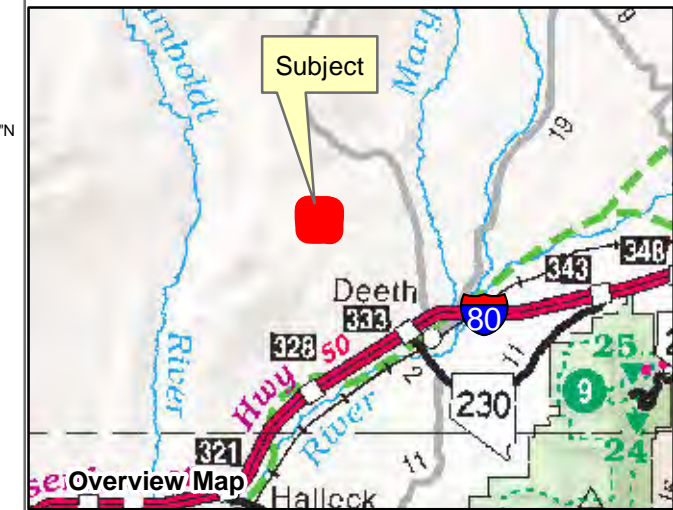

007-13G

Township 38N Range 58E Section 25 of the Mount Diablo Meridian, Nevada

Legend

- Subject Parcel
- Parcel
- Section
- Road

Reference Documents:
Map #

This map does NOT represent a survey. It is compiled from official records, including surveys and deeds. Recorded documents should be used for detailed legal information. Unless approved by Elko County Assessor, other uses are forbidden.

FOR ASSESSMENT USE ONLY

Background image - 2017 NAIP flyover downloaded from the W. M. Keck Earth Sciences & Mining Research Information Center.
Product of GIS
Last Update 04/29/2019 JLS