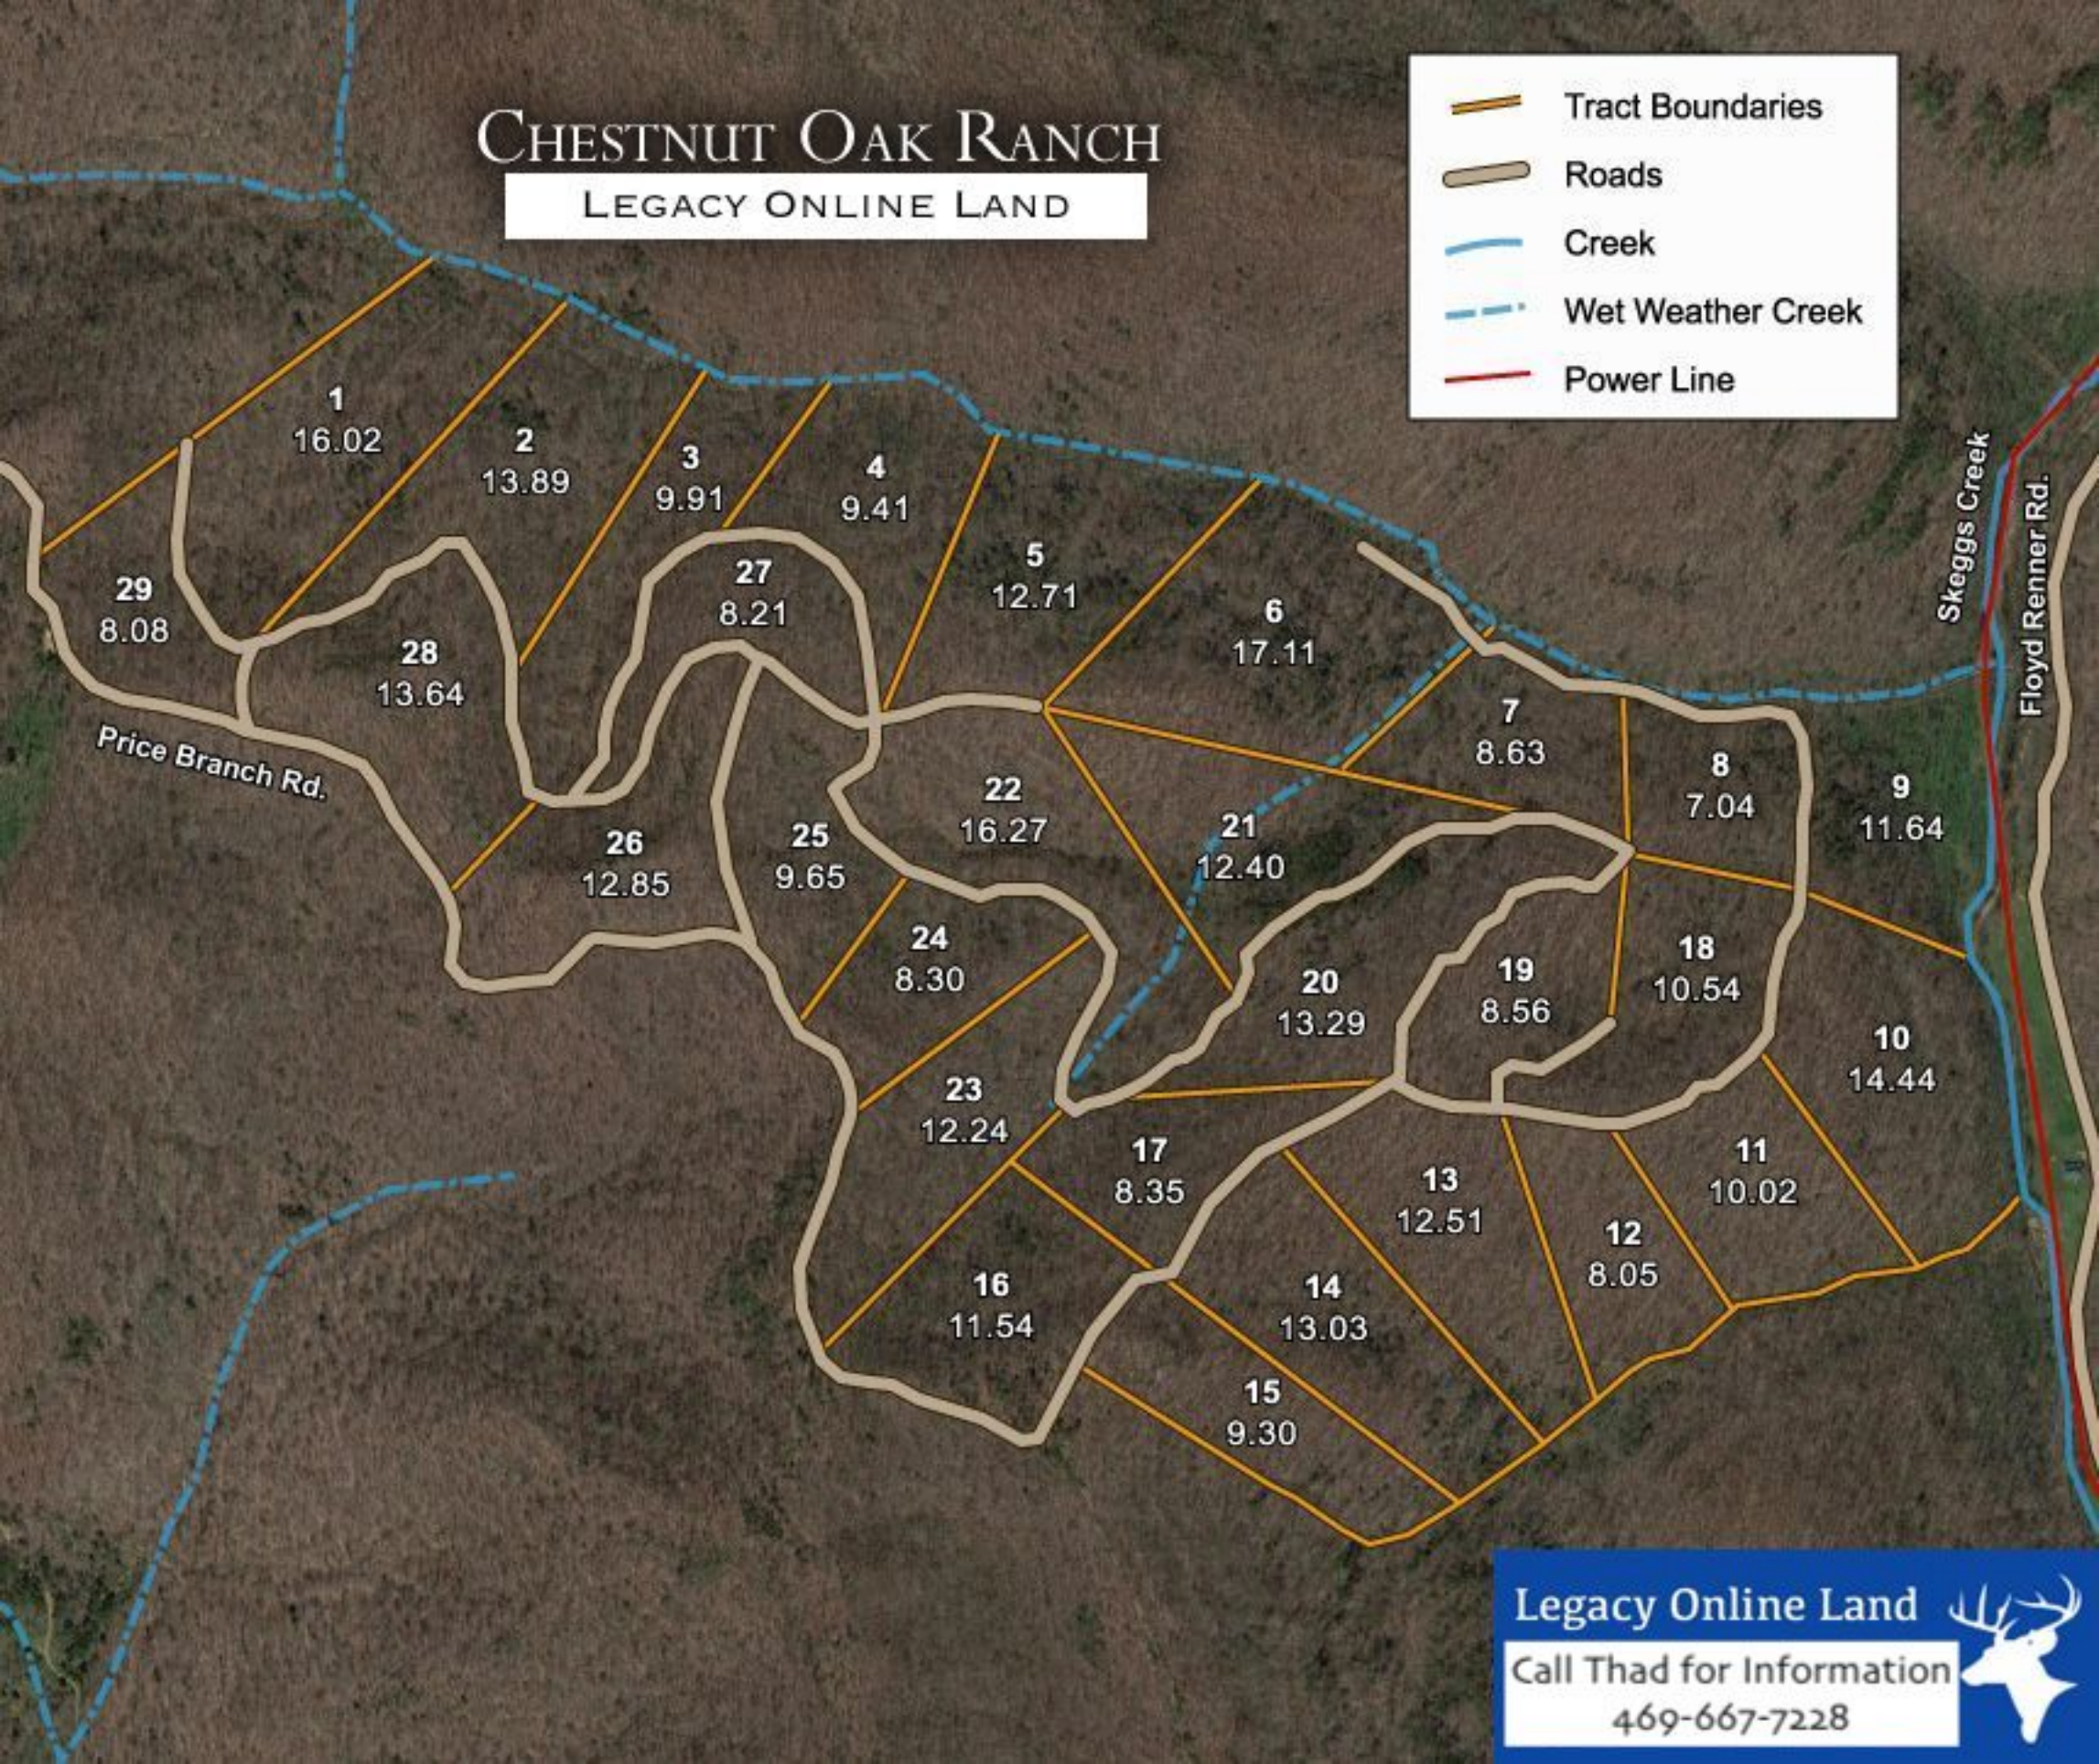

# CHESTNUT OAK RANCH

LEGACY ONLINE LAND

- Tract Boundaries
- Roads
- Creek
- Wet Weather Creek
- Power Line

Legacy Online Land  
Call Thad for Information  
469-667-7228