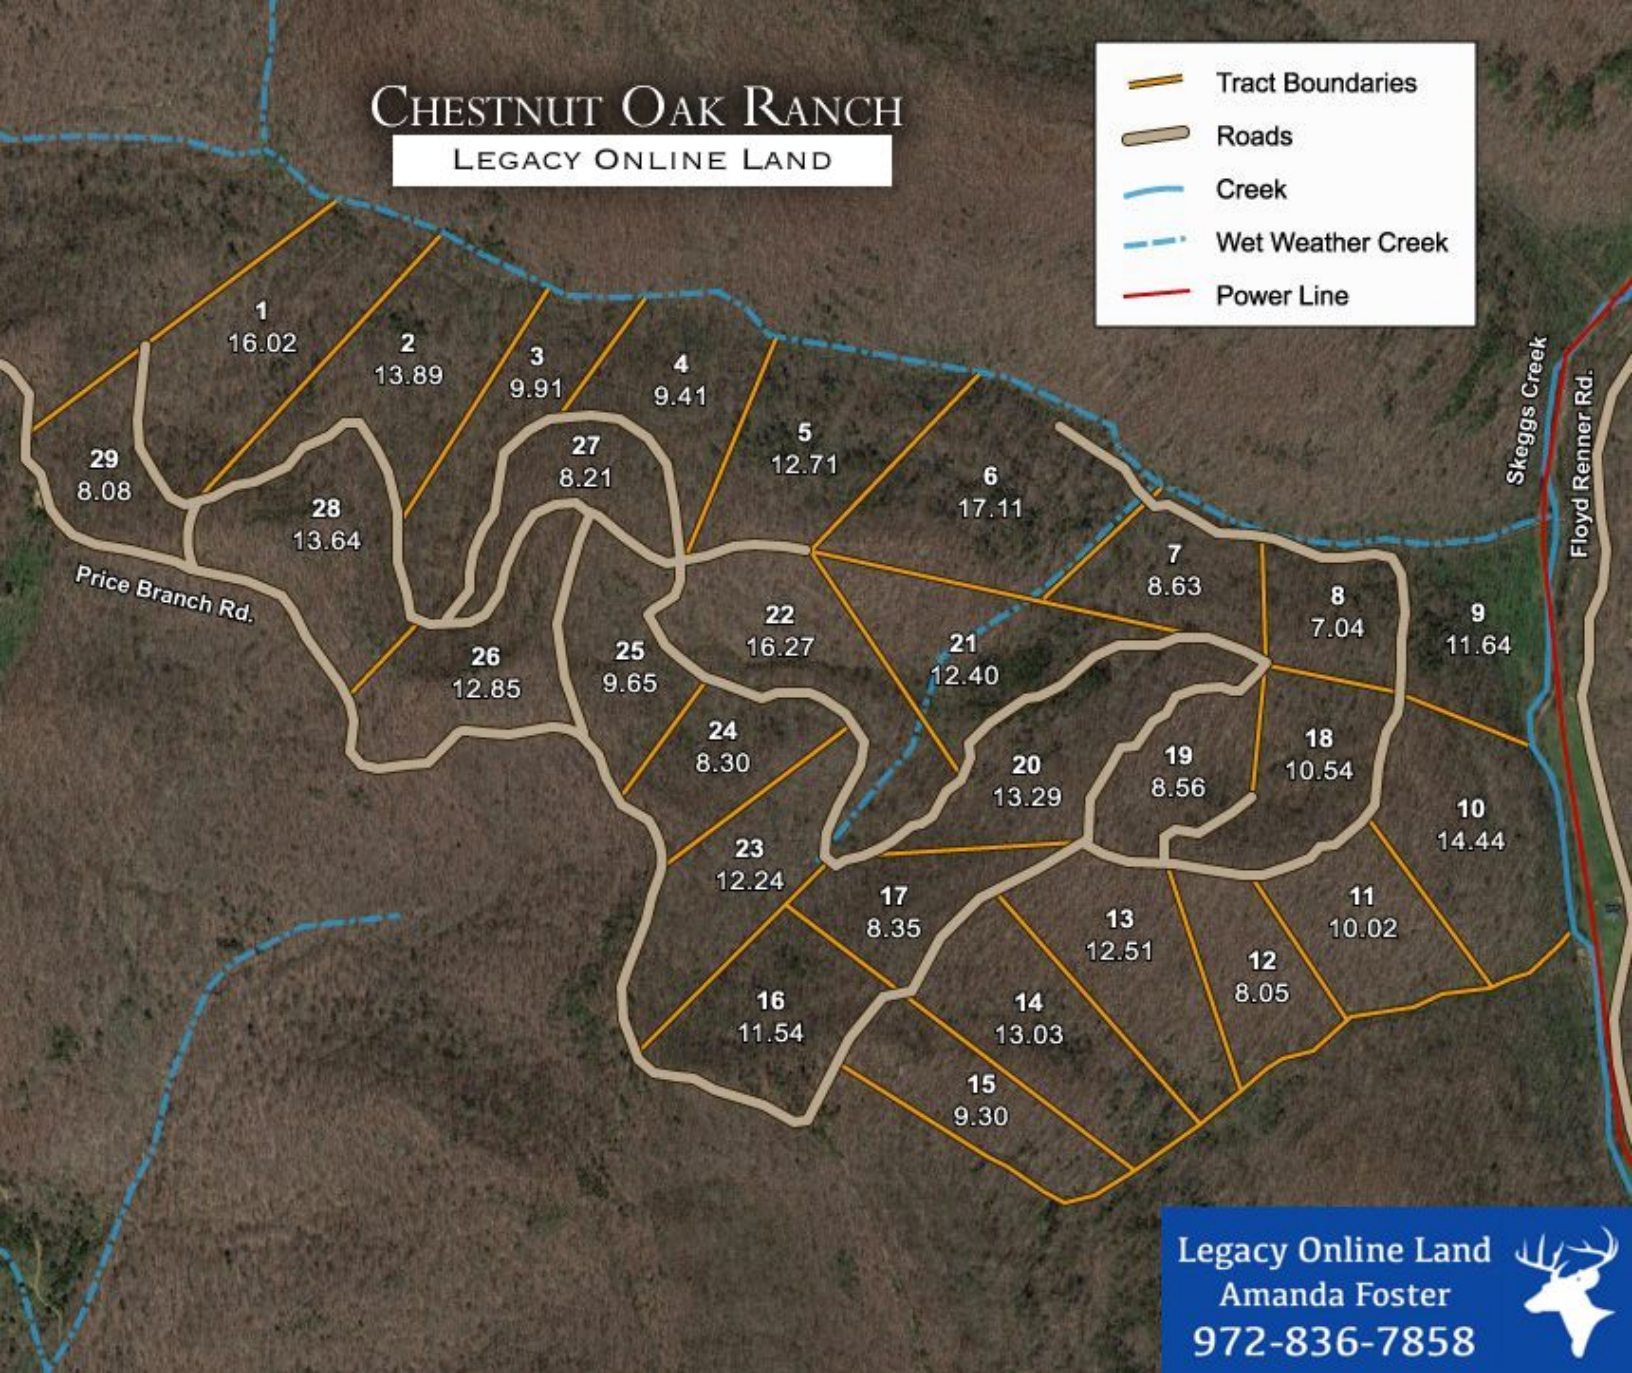

CHESTNUT OAK RANCH

LEGACY ONLINE LAND

- Tract Boundaries
- Roads
- Creek
- Wet Weather Creek
- Power Line

Legacy Online Land
Amanda Foster
972-836-7858