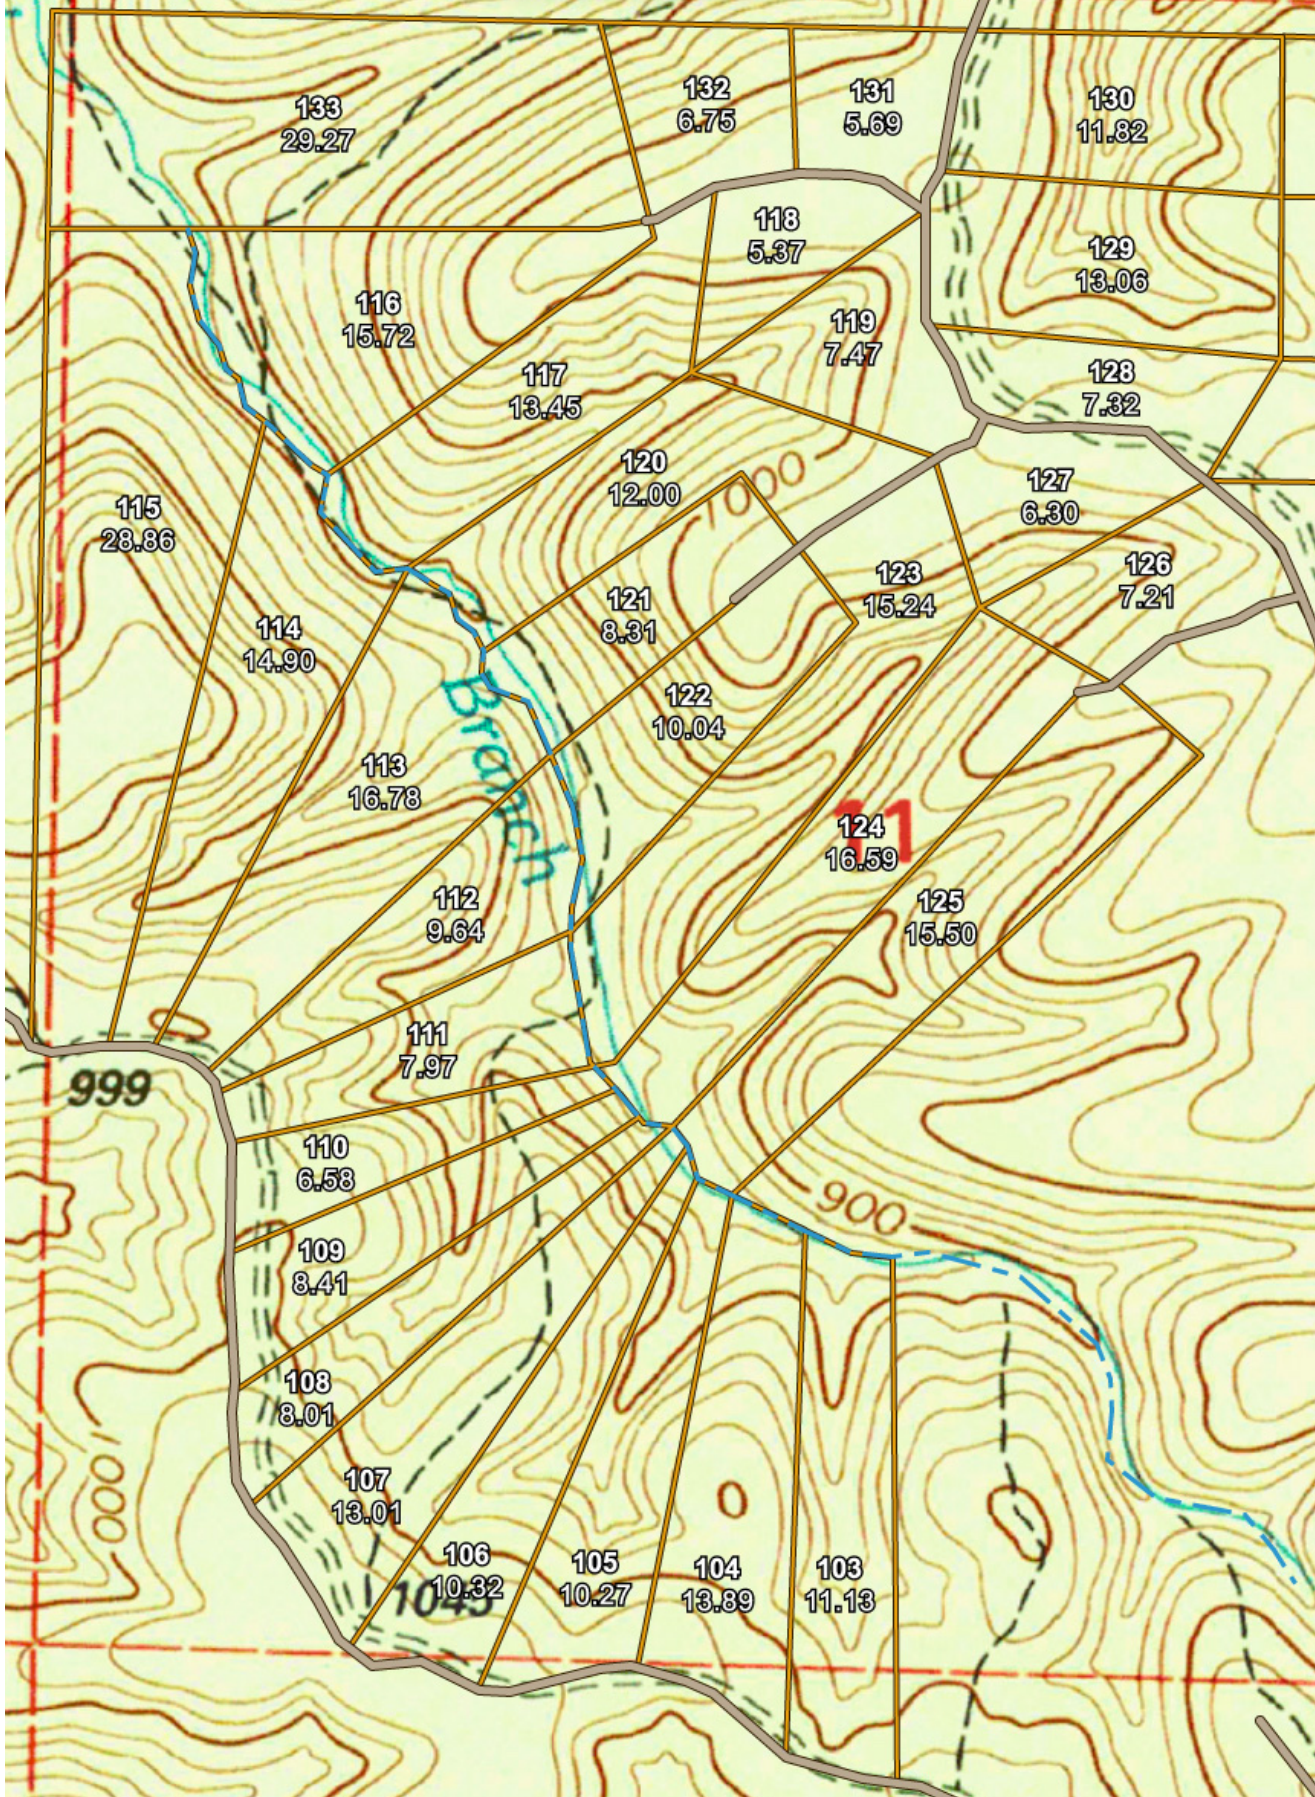

# BORGSMANN'S HOLLOW PHASE IV

LEGACY ONLINE LAND

- Tract Boundaries
- Roads
- Wet Weather Creek

Legacy Online Land  
Amanda Foster  
972-836-7858