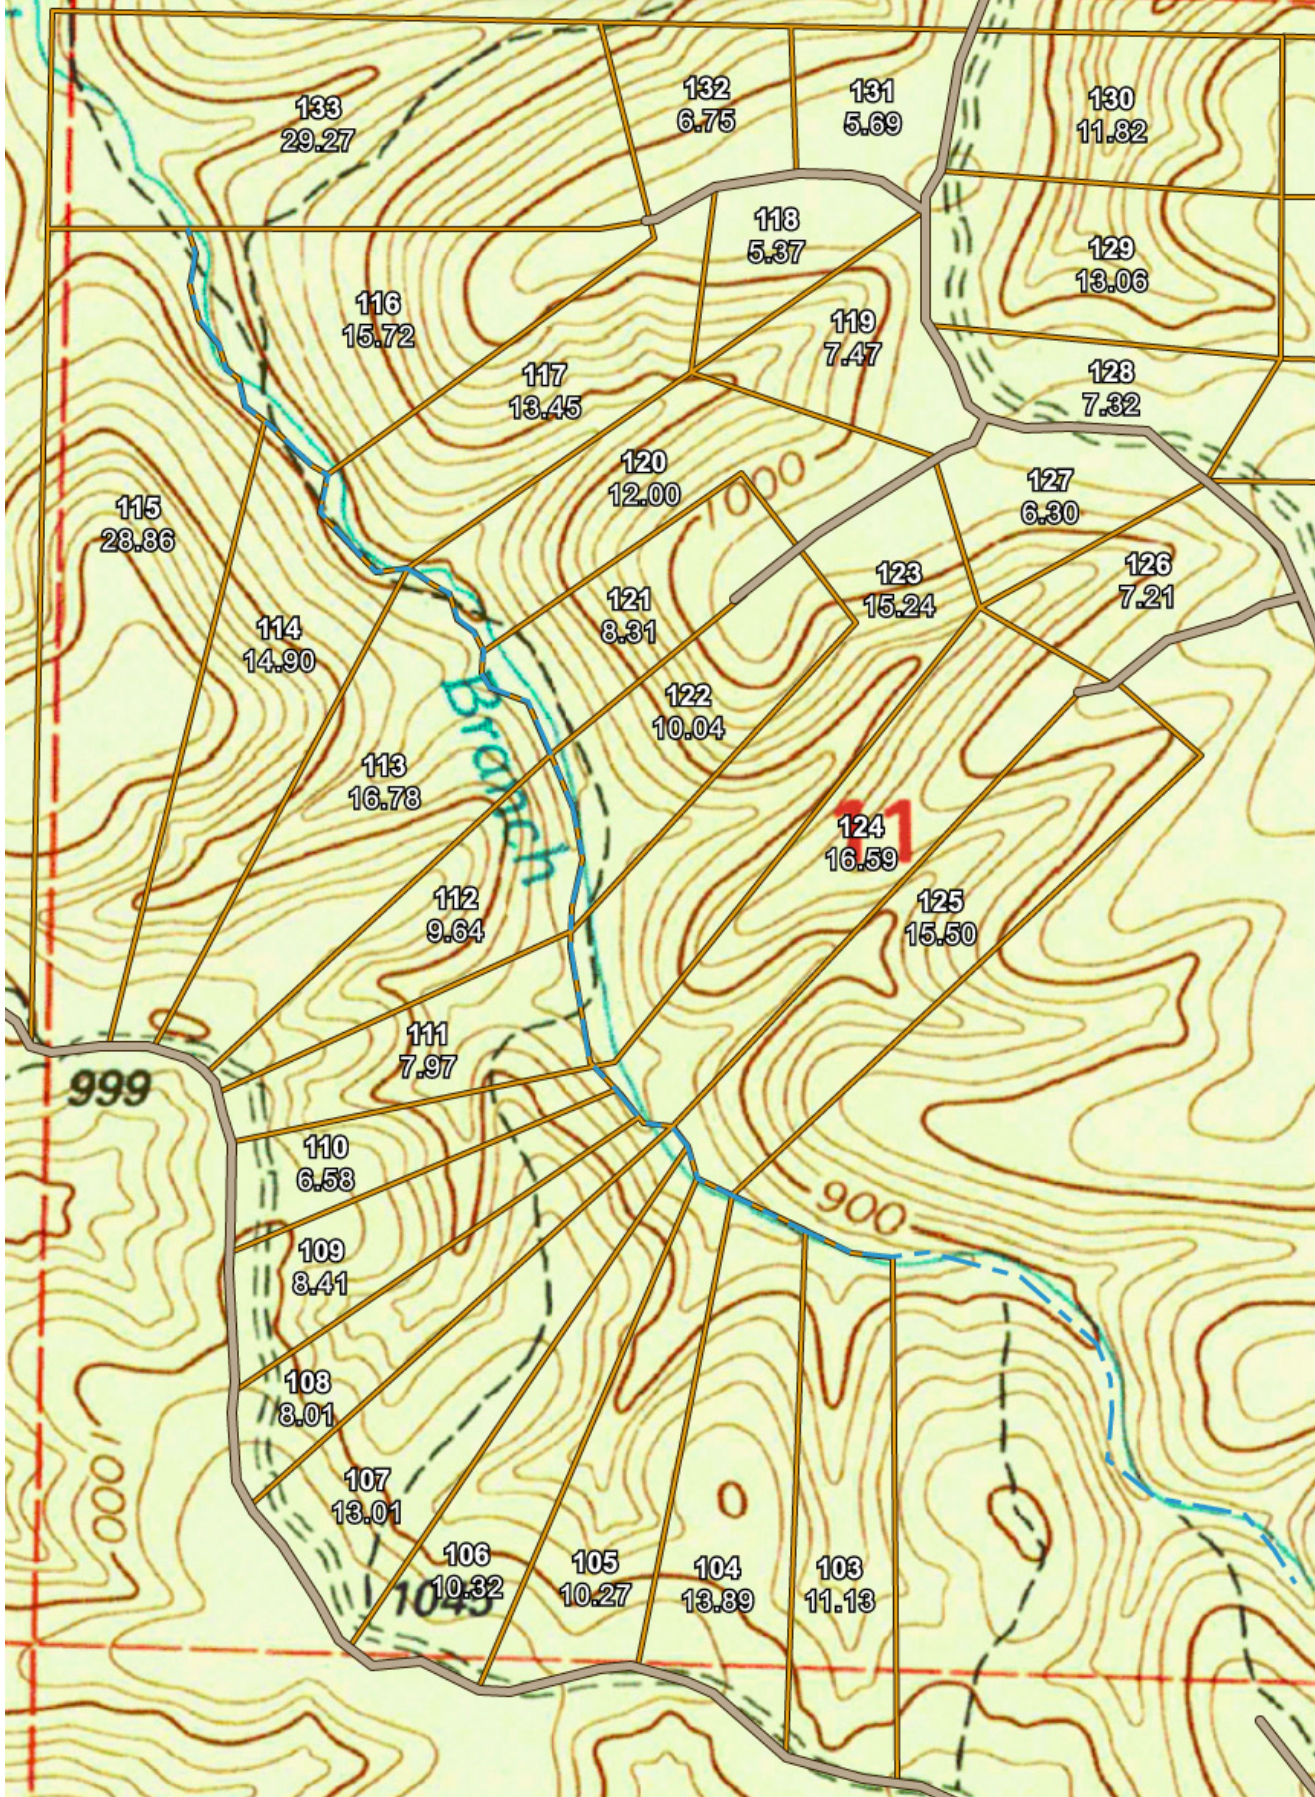

BORGSMANN'S HOLLOW PHASE IV

LEGACY ONLINE LAND

- Tract Boundaries
- Roads
- Wet Weather Creek

Legacy Online Land
Amanda Foster
972-836-7858