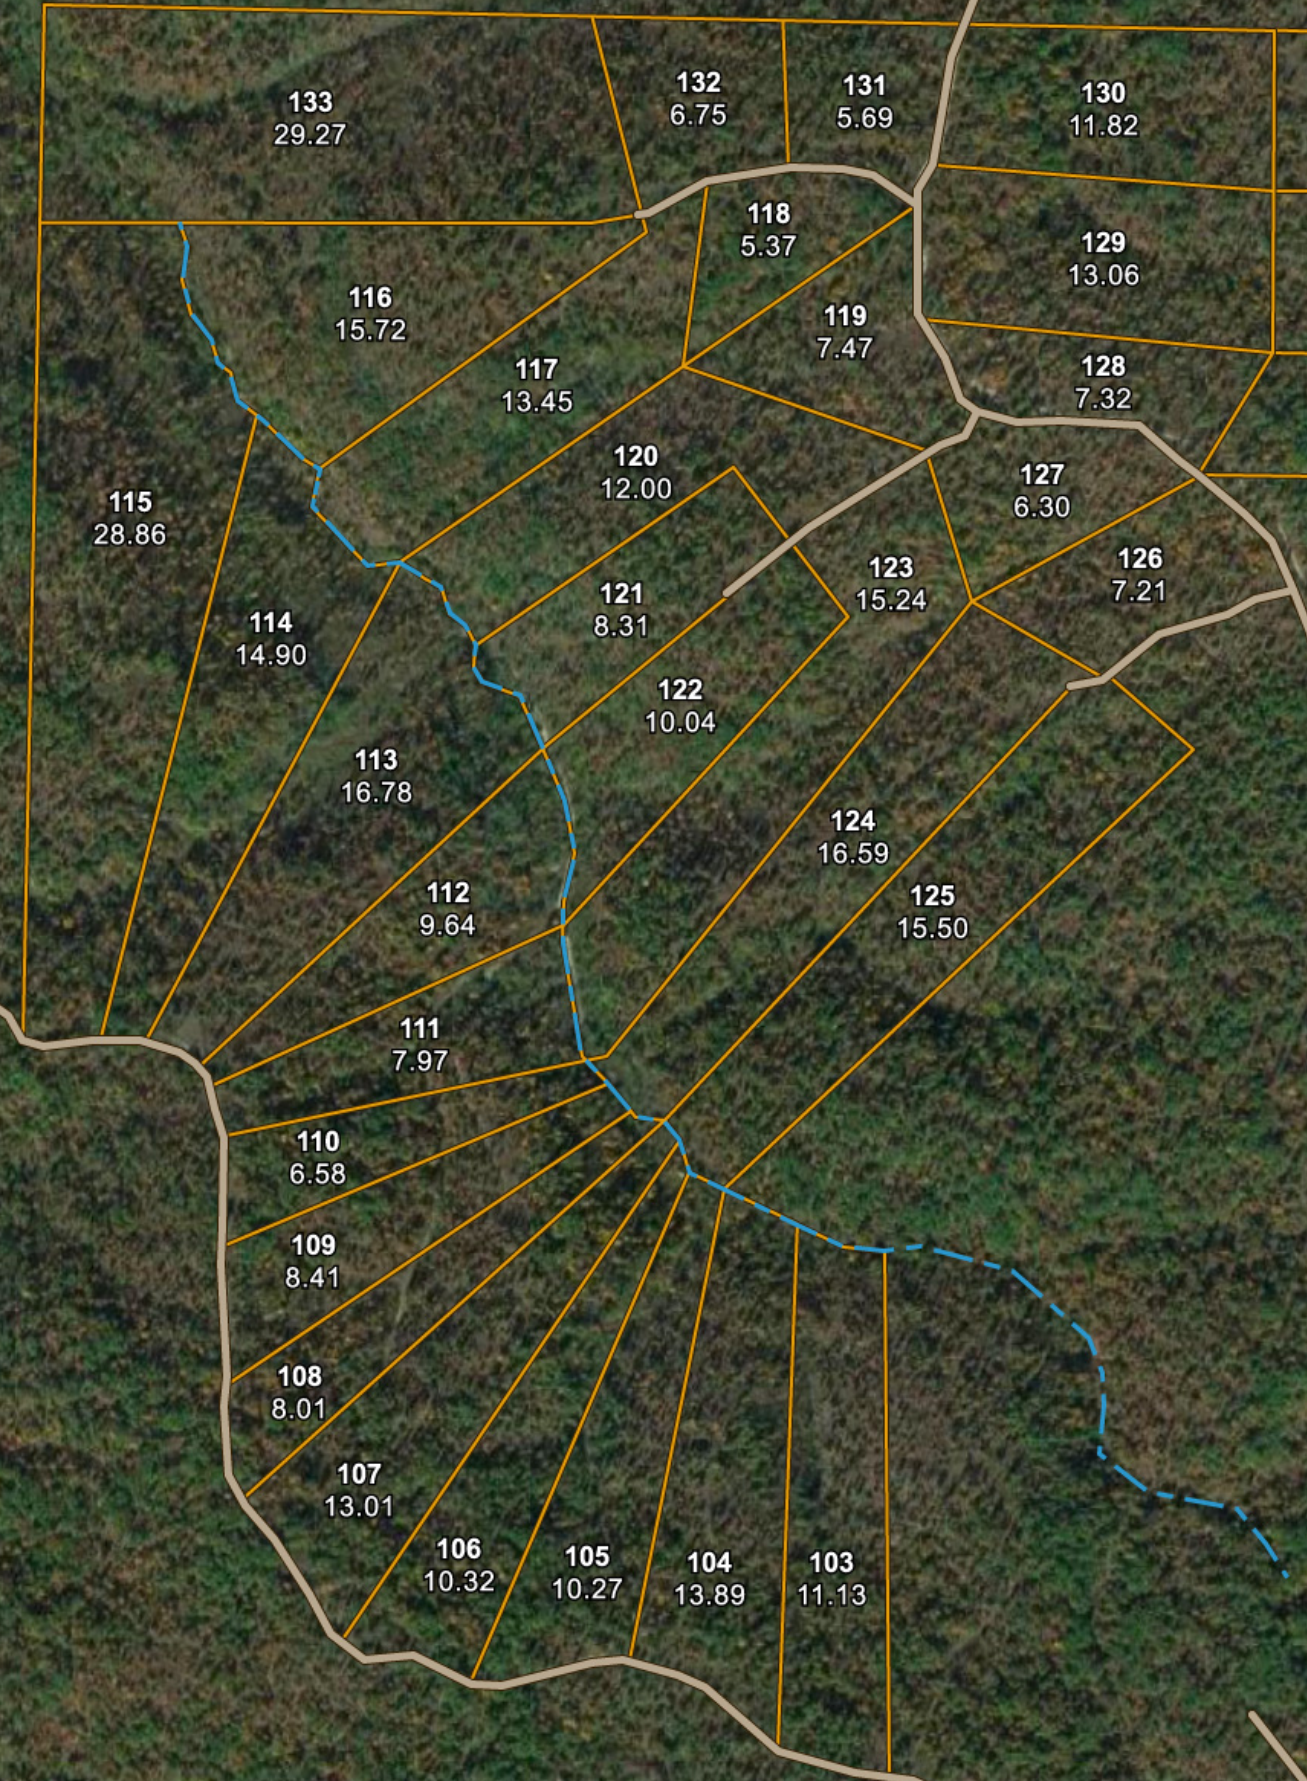

BORGMANN'S HOLLOW PHASE IV

LEGACY ONLINE LAND

- Tract Boundaries
- Roads
- Wet Weather Creek

Legacy Online Land
Amanda Foster
972-836-7858