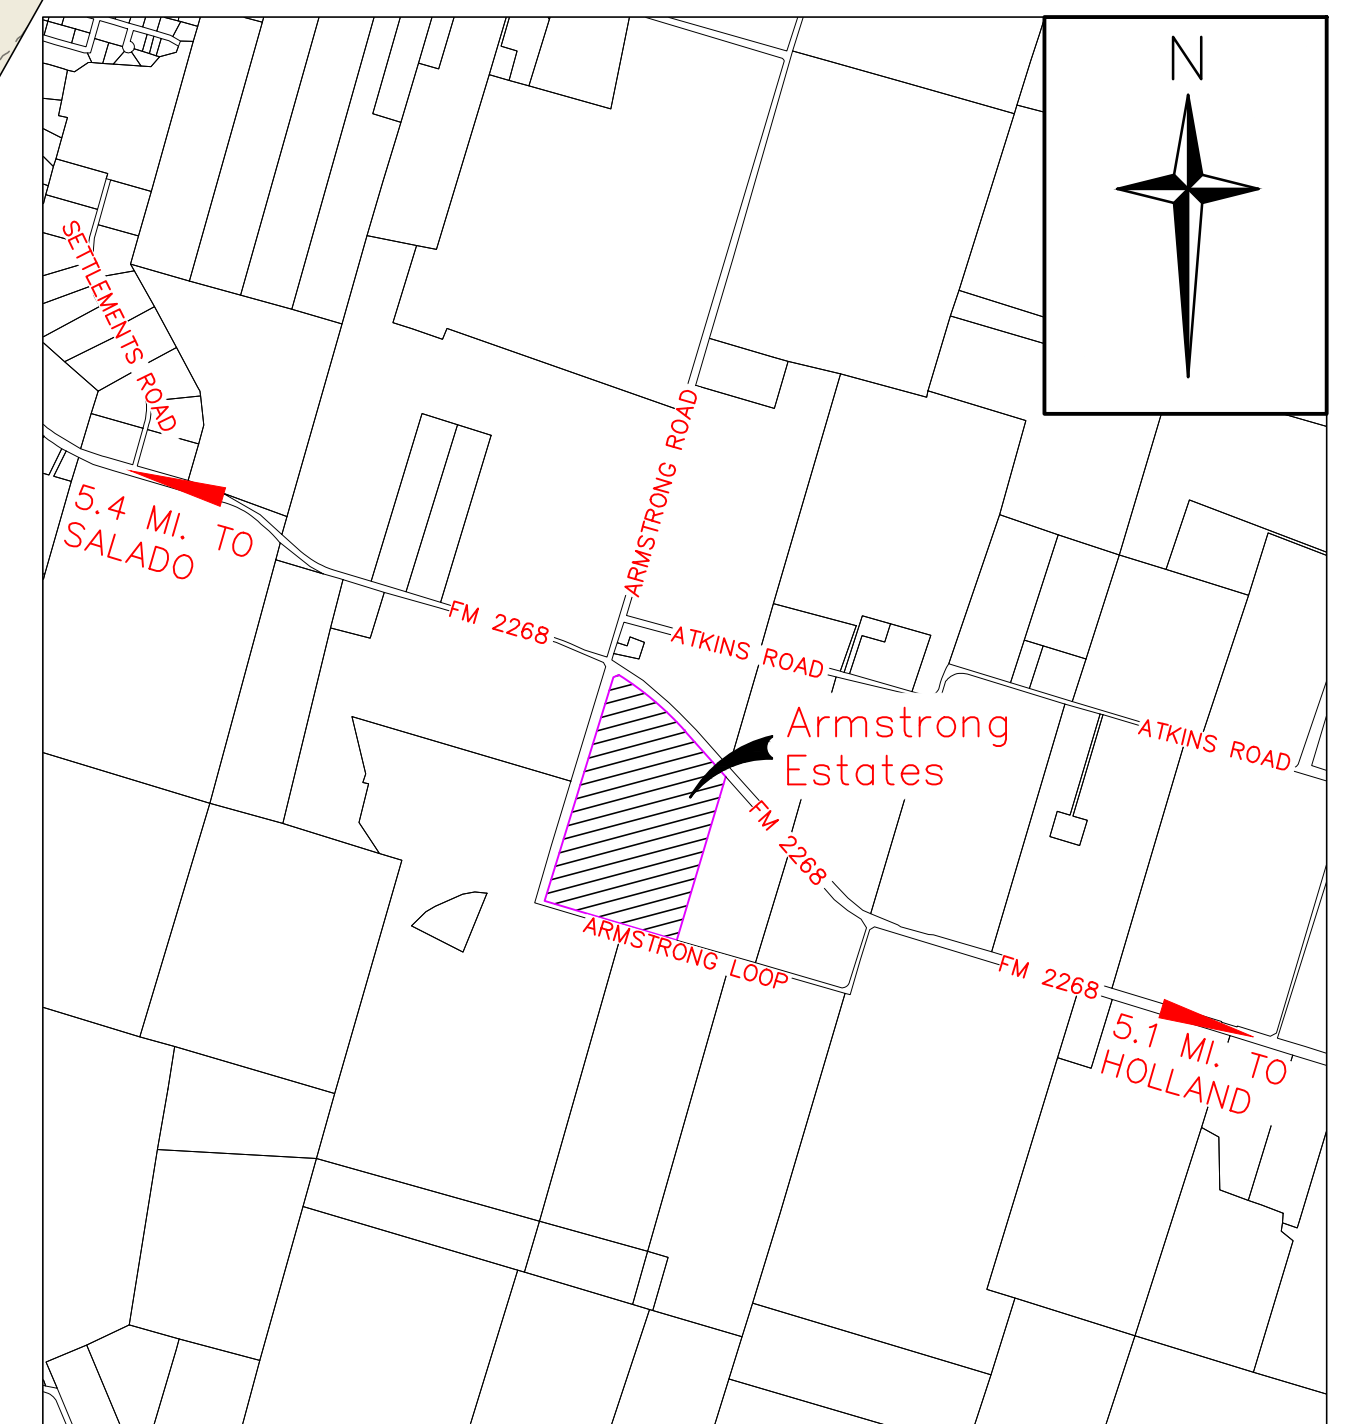

Armstrong Estates

Salado, TX

LOCATION MAP

1"=2000'