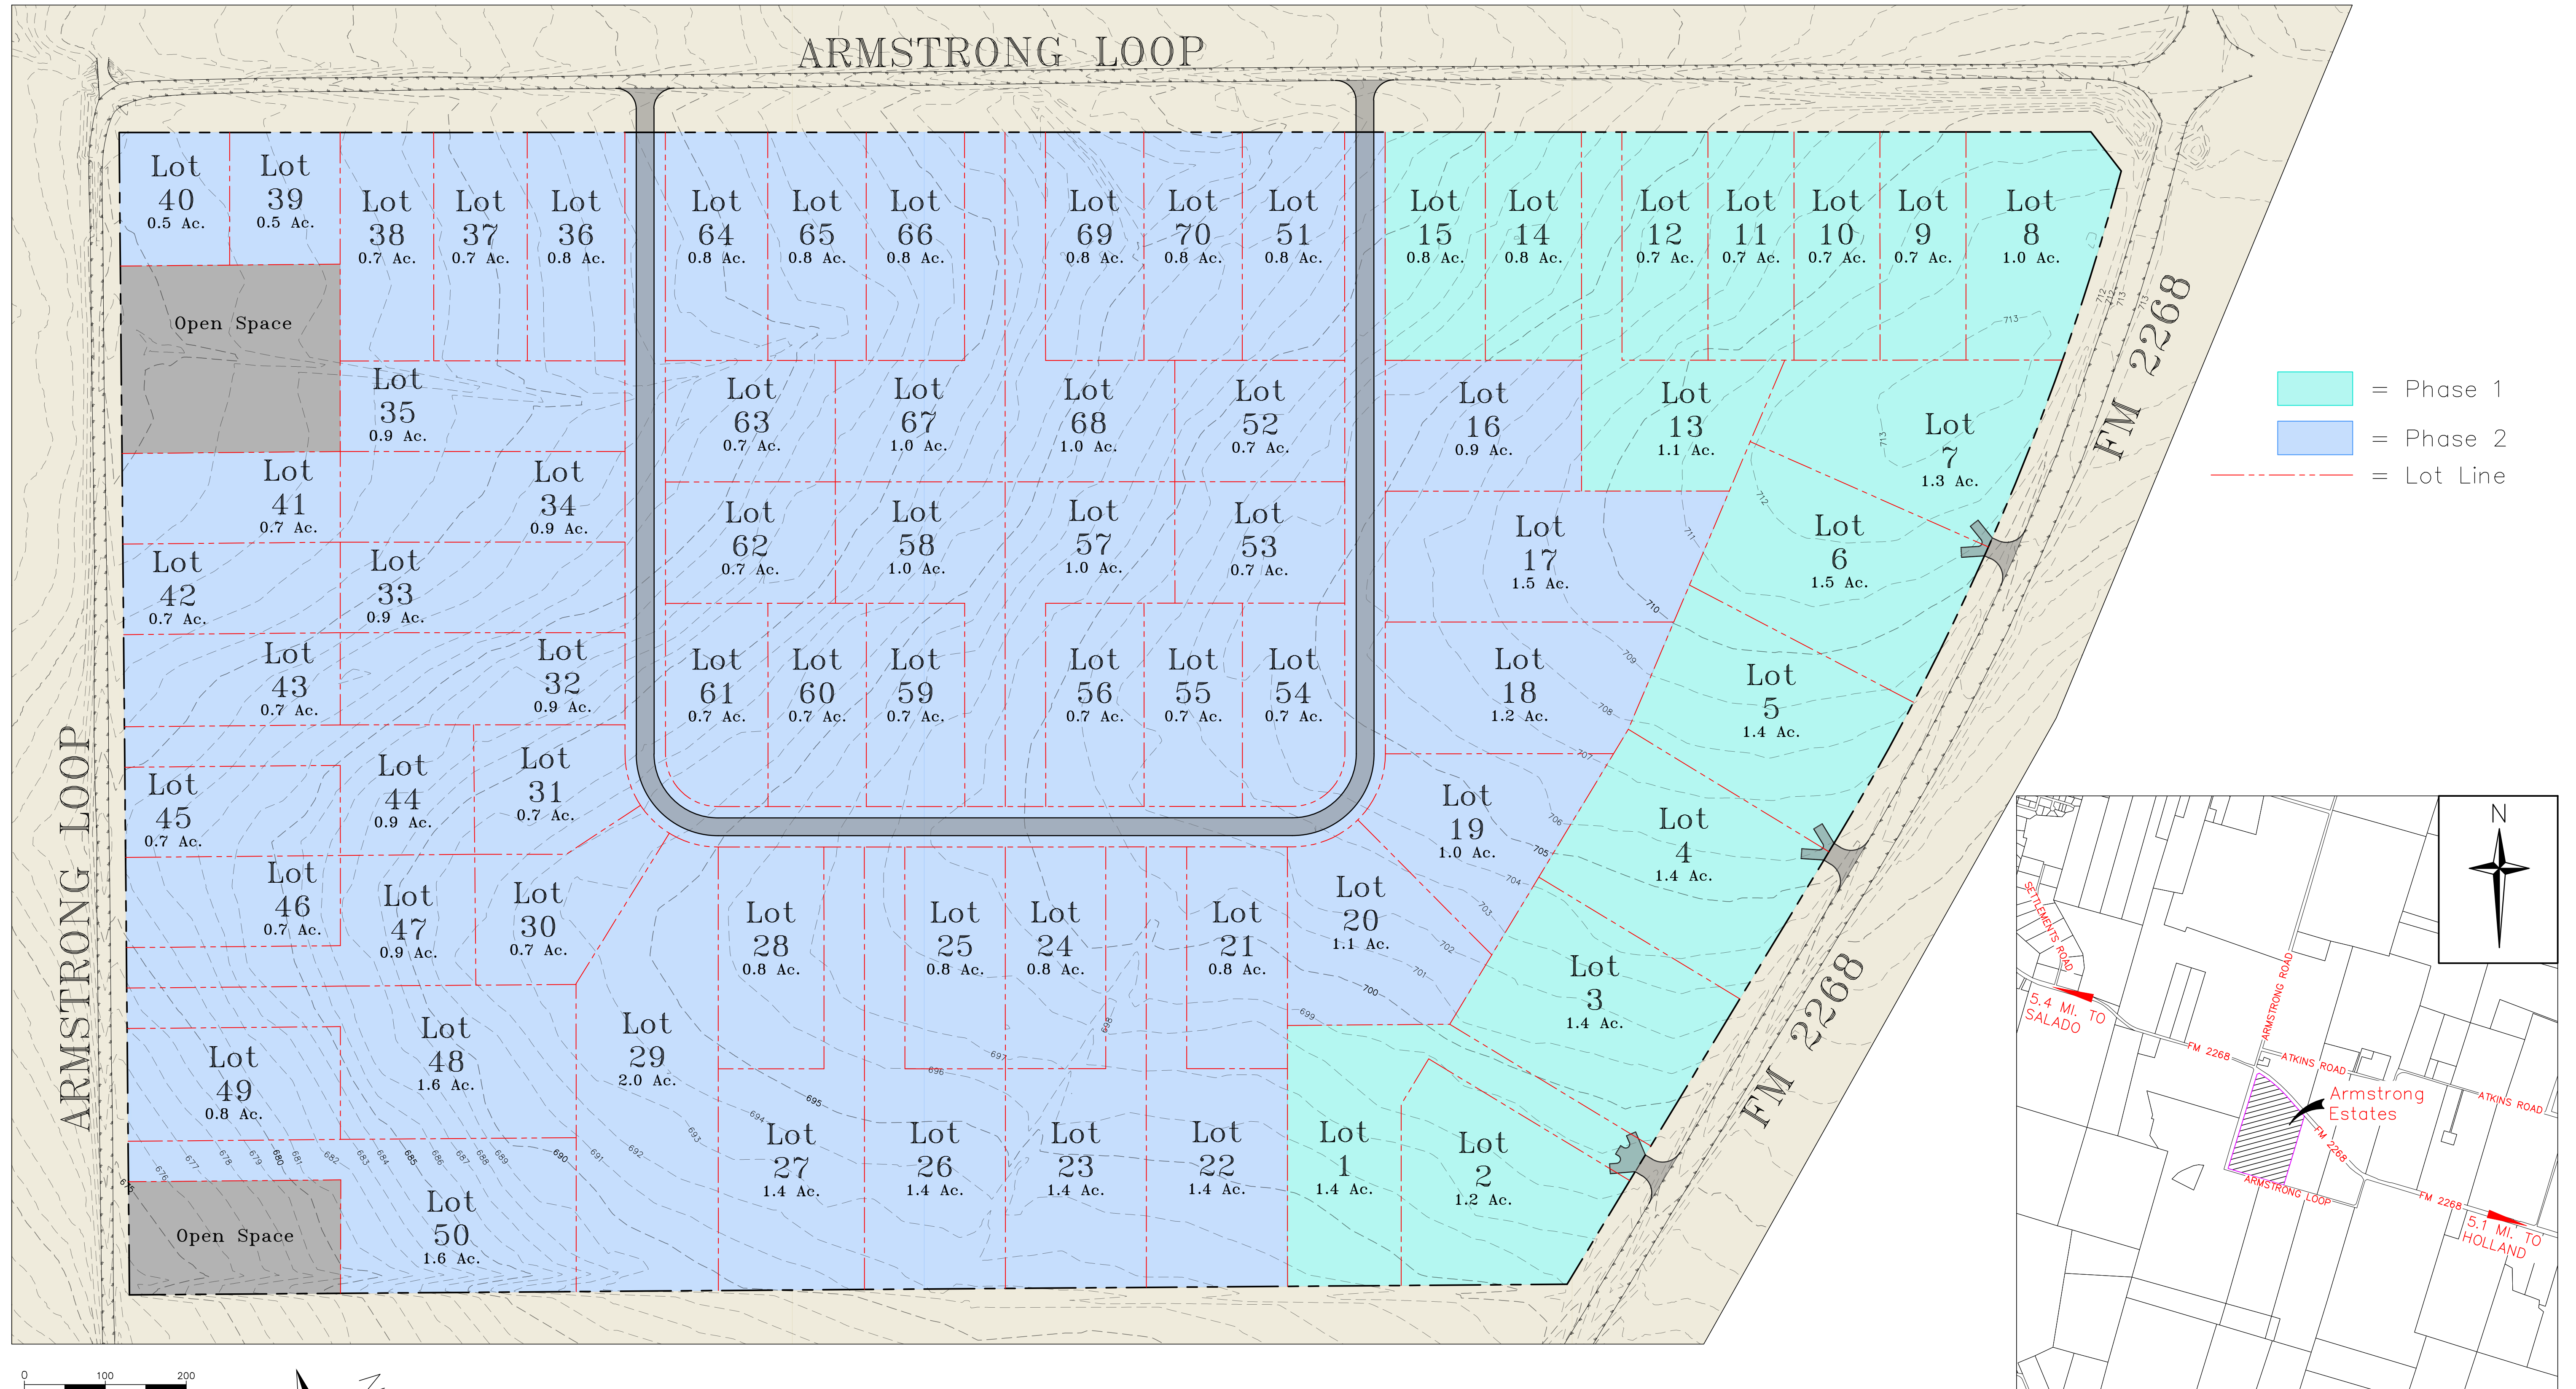

Armstrong Estates

Salado, TX

LOCATION MAP

1"=2000'