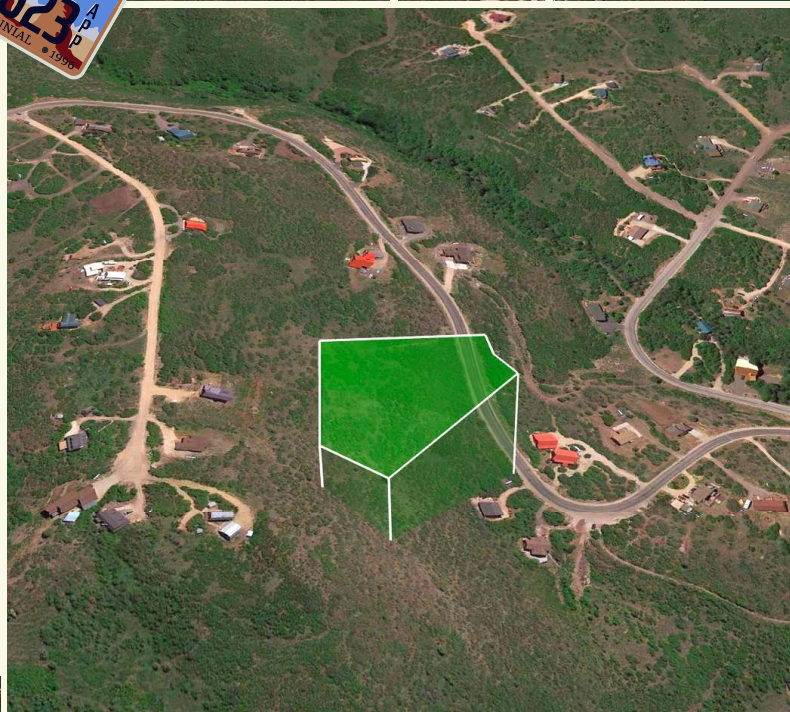

2.64 Acres Wasatch County Utah

LOT FOR SALE

This property is located on East Lake Pines Dr in a prime subdivision away from the noise of the city. In under 20 minutes, you have access to many activities —fly fishing the "blue ribbon" at Provo River, world-class skiing at Deer Valley or Park City, hiking, mountain biking, golf, and more.

Timber Lakes

Google Earth Views

Property Details

Parcel #: 00-0002-5739
Property Address: 8451 E Lake Pines Dr, Heber City, UT 84032
Subdivision: TIMBER LAKES O2
County: Wasatch County
State: Utah
Parcel Size: 2.64 acres
Legal Description: LOT 218 AMENDED TIMBER LAKES PLAT 2. AREA: 2.644 ACRES
Land Use: VACANT LAND (NEC)
Property Type: VACANT
GPS Center Coordinates: 40.492200, -111.279200
Tax Amount: \$728.44
Google map link: <https://goo.gl/maps/xcVNbDeewjtMCg6R6>

Wasatch Mountain State Park: 13.2 miles away

52 miles to Downtown Salt Lake City

Scenic preserve offering 2 golf courses, trails for horseback riding, plus winter sports & camping.

Attractions

Major Establishments

Red Ledges: 5.5 miles away

Sailboat Beach: 17.9 miles away

Jordanelle State Park Overlook: 14 miles away

Map Overview