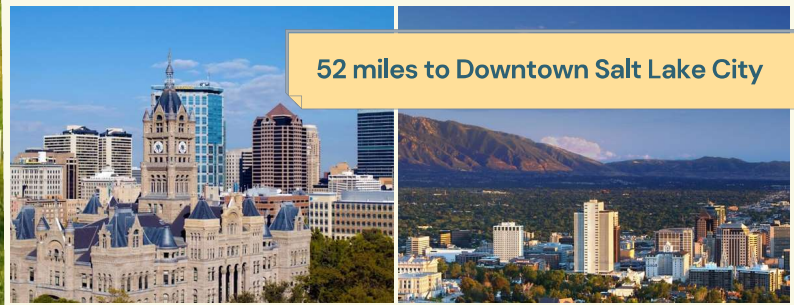

52 miles to Downtown Salt Lake City