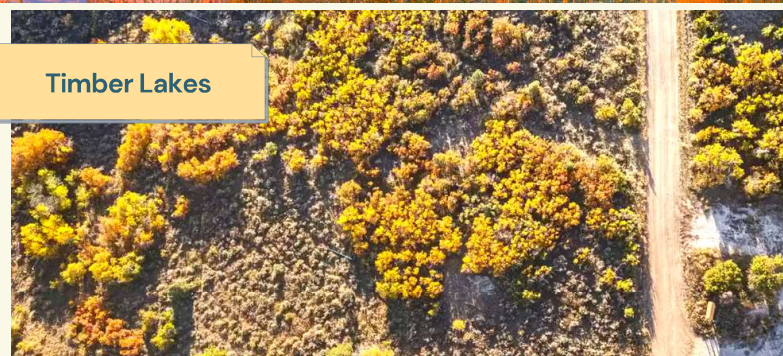

2.64 Acres Wasatch County Utah

LOT FOR SALE

This property is located on East Lake Pines Dr in a prime subdivision away from the noise of the city. In under 20 minutes, you have access to many activities —fly fishing the "blue ribbon" at Provo River, world-class skiing at Deer Valley or Park City, hiking, mountain biking, golf, and more.

Timber Lakes

Google Earth Views

Property Details

Parcel #: 00-0002-5739
Property Address: 8451 E Lake Pines Dr, Heber City, UT 84032
Subdivision: TIMBER LAKES O2
County: Wasatch County
State: Utah
Parcel Size: 2.64 acres
Legal Description: LOT 218 AMENDED TIMBER LAKES PLAT 2. AREA: 2.644 ACRES
Land Use: VACANT LAND (NEC)
Property Type: VACANT
GPS Center Coordinates: 40.492200, -111.279200
Tax Amount: \$728.44
Google map link: <https://goo.gl/maps/xcVNbDeewjtMCg6R6>

This area is famous for its huge population of deer and moose. You'll enjoy mountain living while having Heber City just down the road for supplies. Enjoy snowmobiling from Timber Lakes to 1,000's acres of forest land. Explore the fall colors of Timber Lakes on a bike or access many miles of ride dirt bikes and ATV trails on Lake Creek in the summer. Timber Lakes has its own tubing hill and community lake to play on as well.