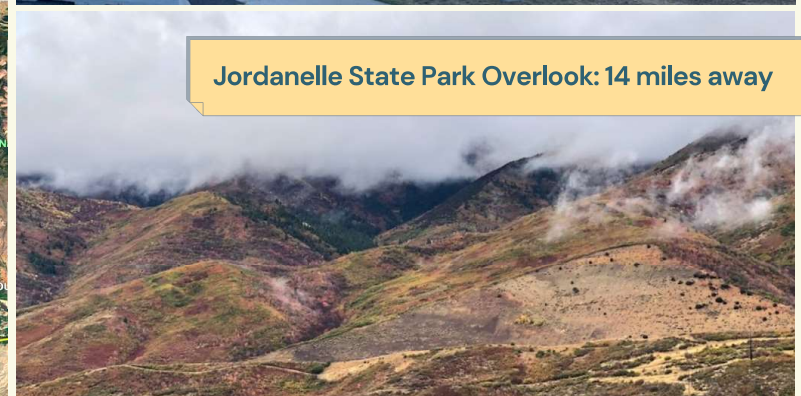

Jordanelle State Park Overlook: 14 miles away